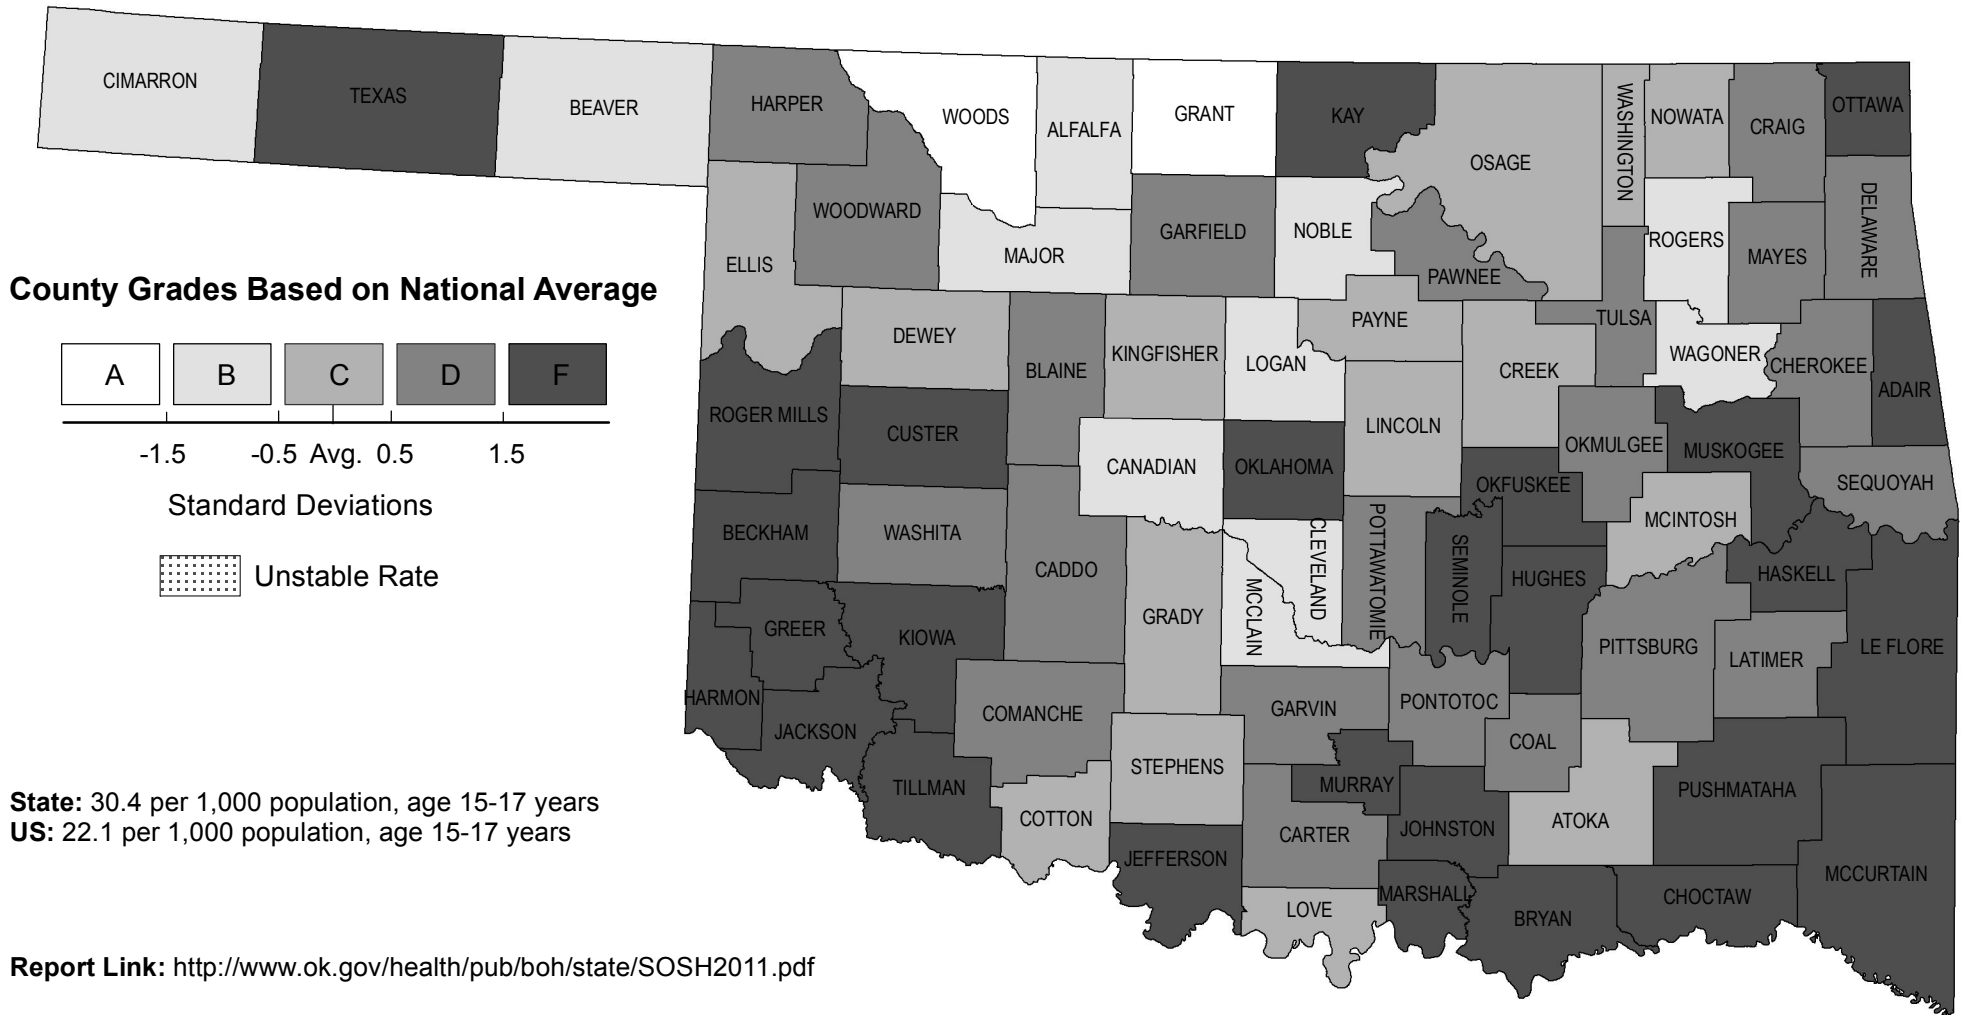

Teen Fertility Rates, 2003-2007

Data Source: Oklahoma Vital Statistics, OK2SHARE

Created: 1.24.2012

Projection/Coordinate System: USGS Albers Equal Area Conic

Disclaimer: This map is a compilation of records, information and data from various city, county and State offices and other sources, affecting the area shown, and is the best representation of the data available at the time. The map and data are to be used for reference purposes only. The user acknowledges and accepts all inherent limitations of the map, including the fact that the data are dynamic and in a constant state of maintenance.