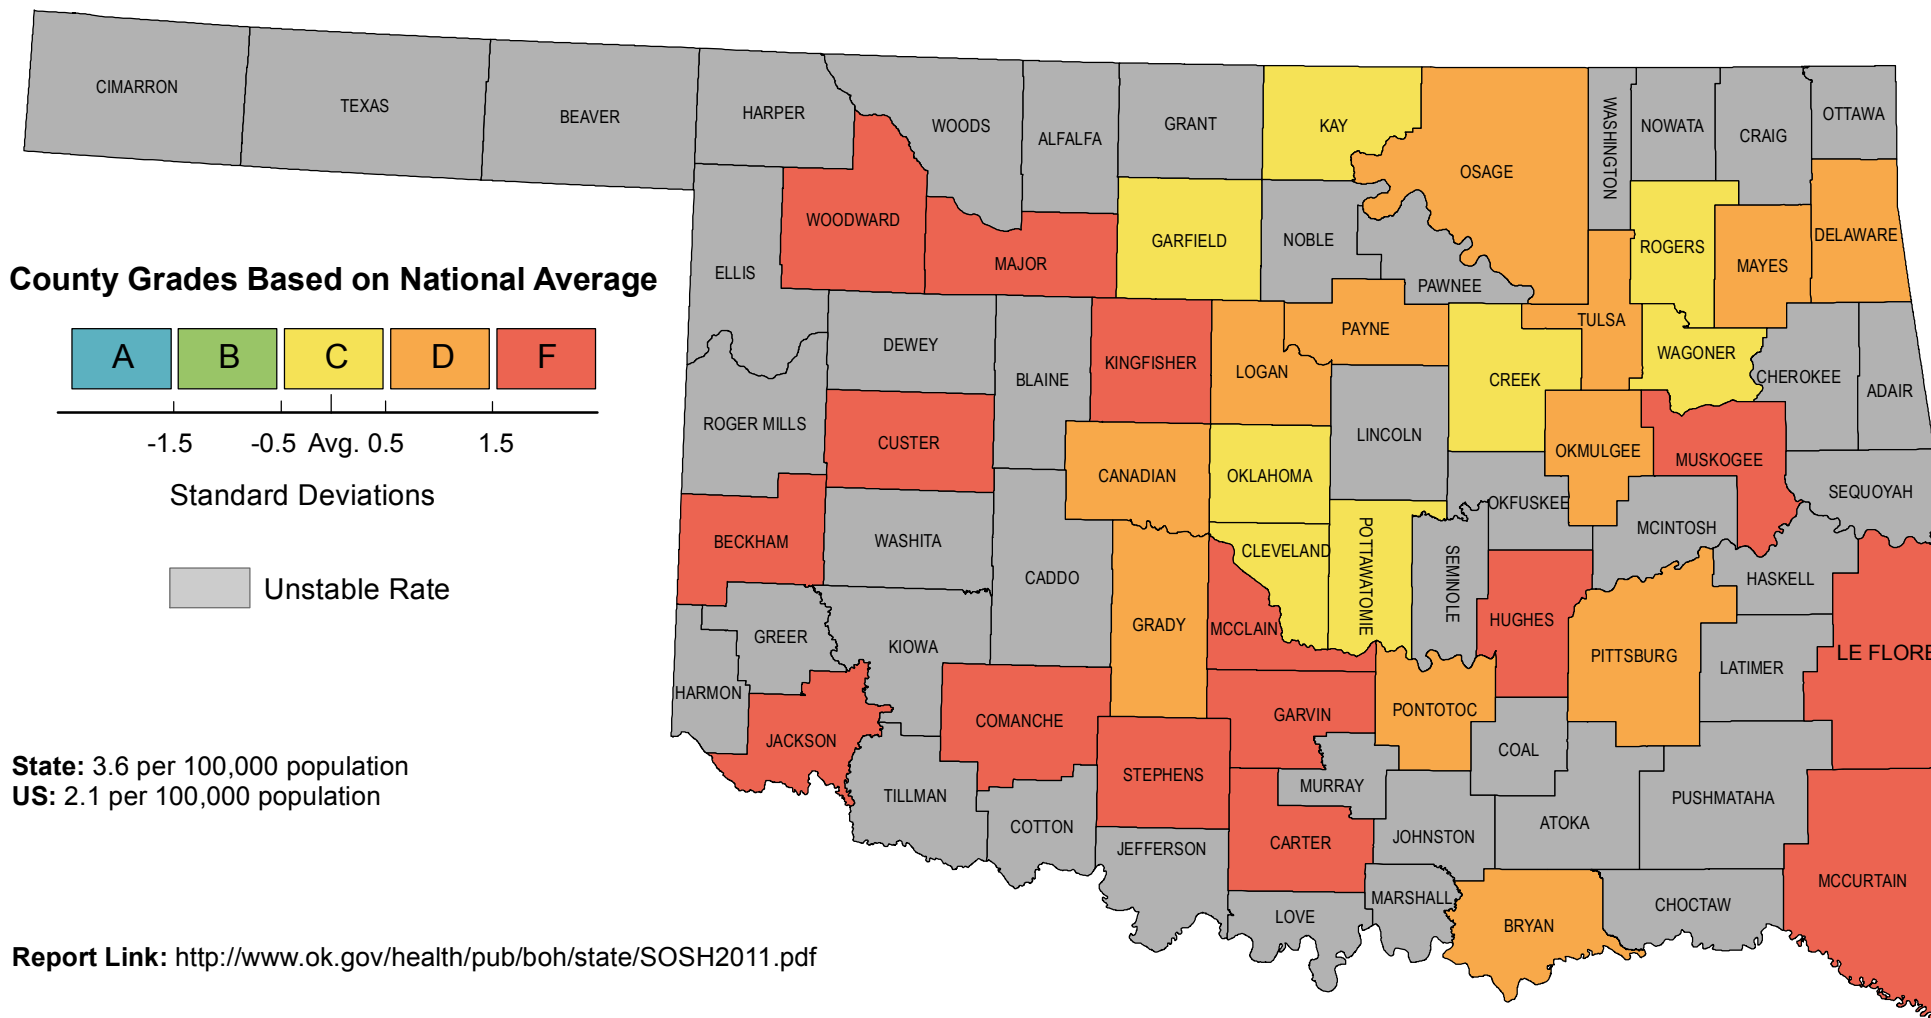

Occupational Fatalities Rate, 2003-2007

Data Source: Oklahoma Vital Statistics, OK2SHARE

Created: 12.22.2011

Projection/Coordinate System: USGS Albers Equal Area Conic

Disclaimer: This map is a compilation of records, information and data from various city, county and State offices and other sources, affecting the area shown, and is the best representation of the data available at the time. The map and data are to be used for reference purposes only. The user acknowledges and accepts all inherent limitations of the map, including the fact that the data are dynamic and in a constant state of maintenance.