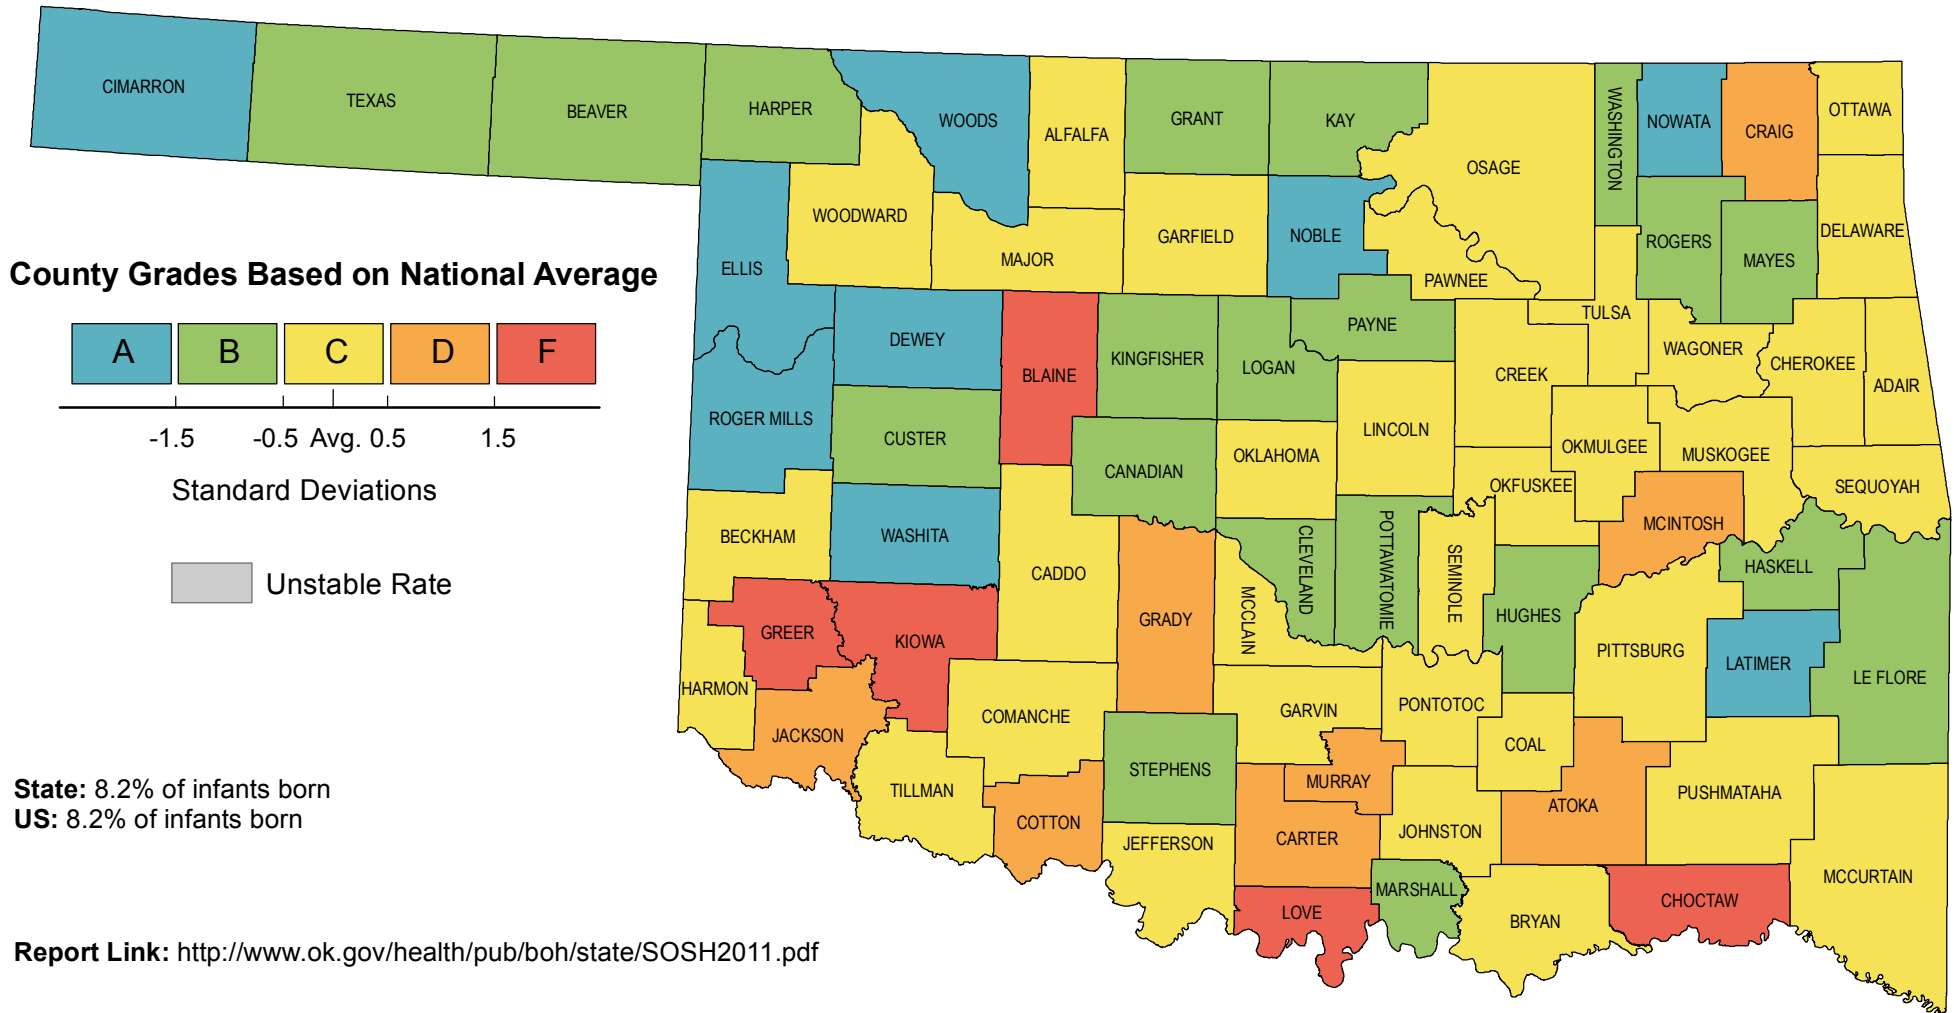

Low Birth Weight Rates, 2005-2007

Created: 1.10.2012

Projection/Coordinate System: USGS Albers Equal Area Conic

Disclaimer: This map is a compilation of records, information and data from various city, county and State offices and other sources, affecting the area shown, and is the best representation of the data available at the time. The map and data are to be used for reference purposes only. The user acknowledges and accepts all inherent limitations of the map, including the fact that the data are dynamic and in a constant state of maintenance.