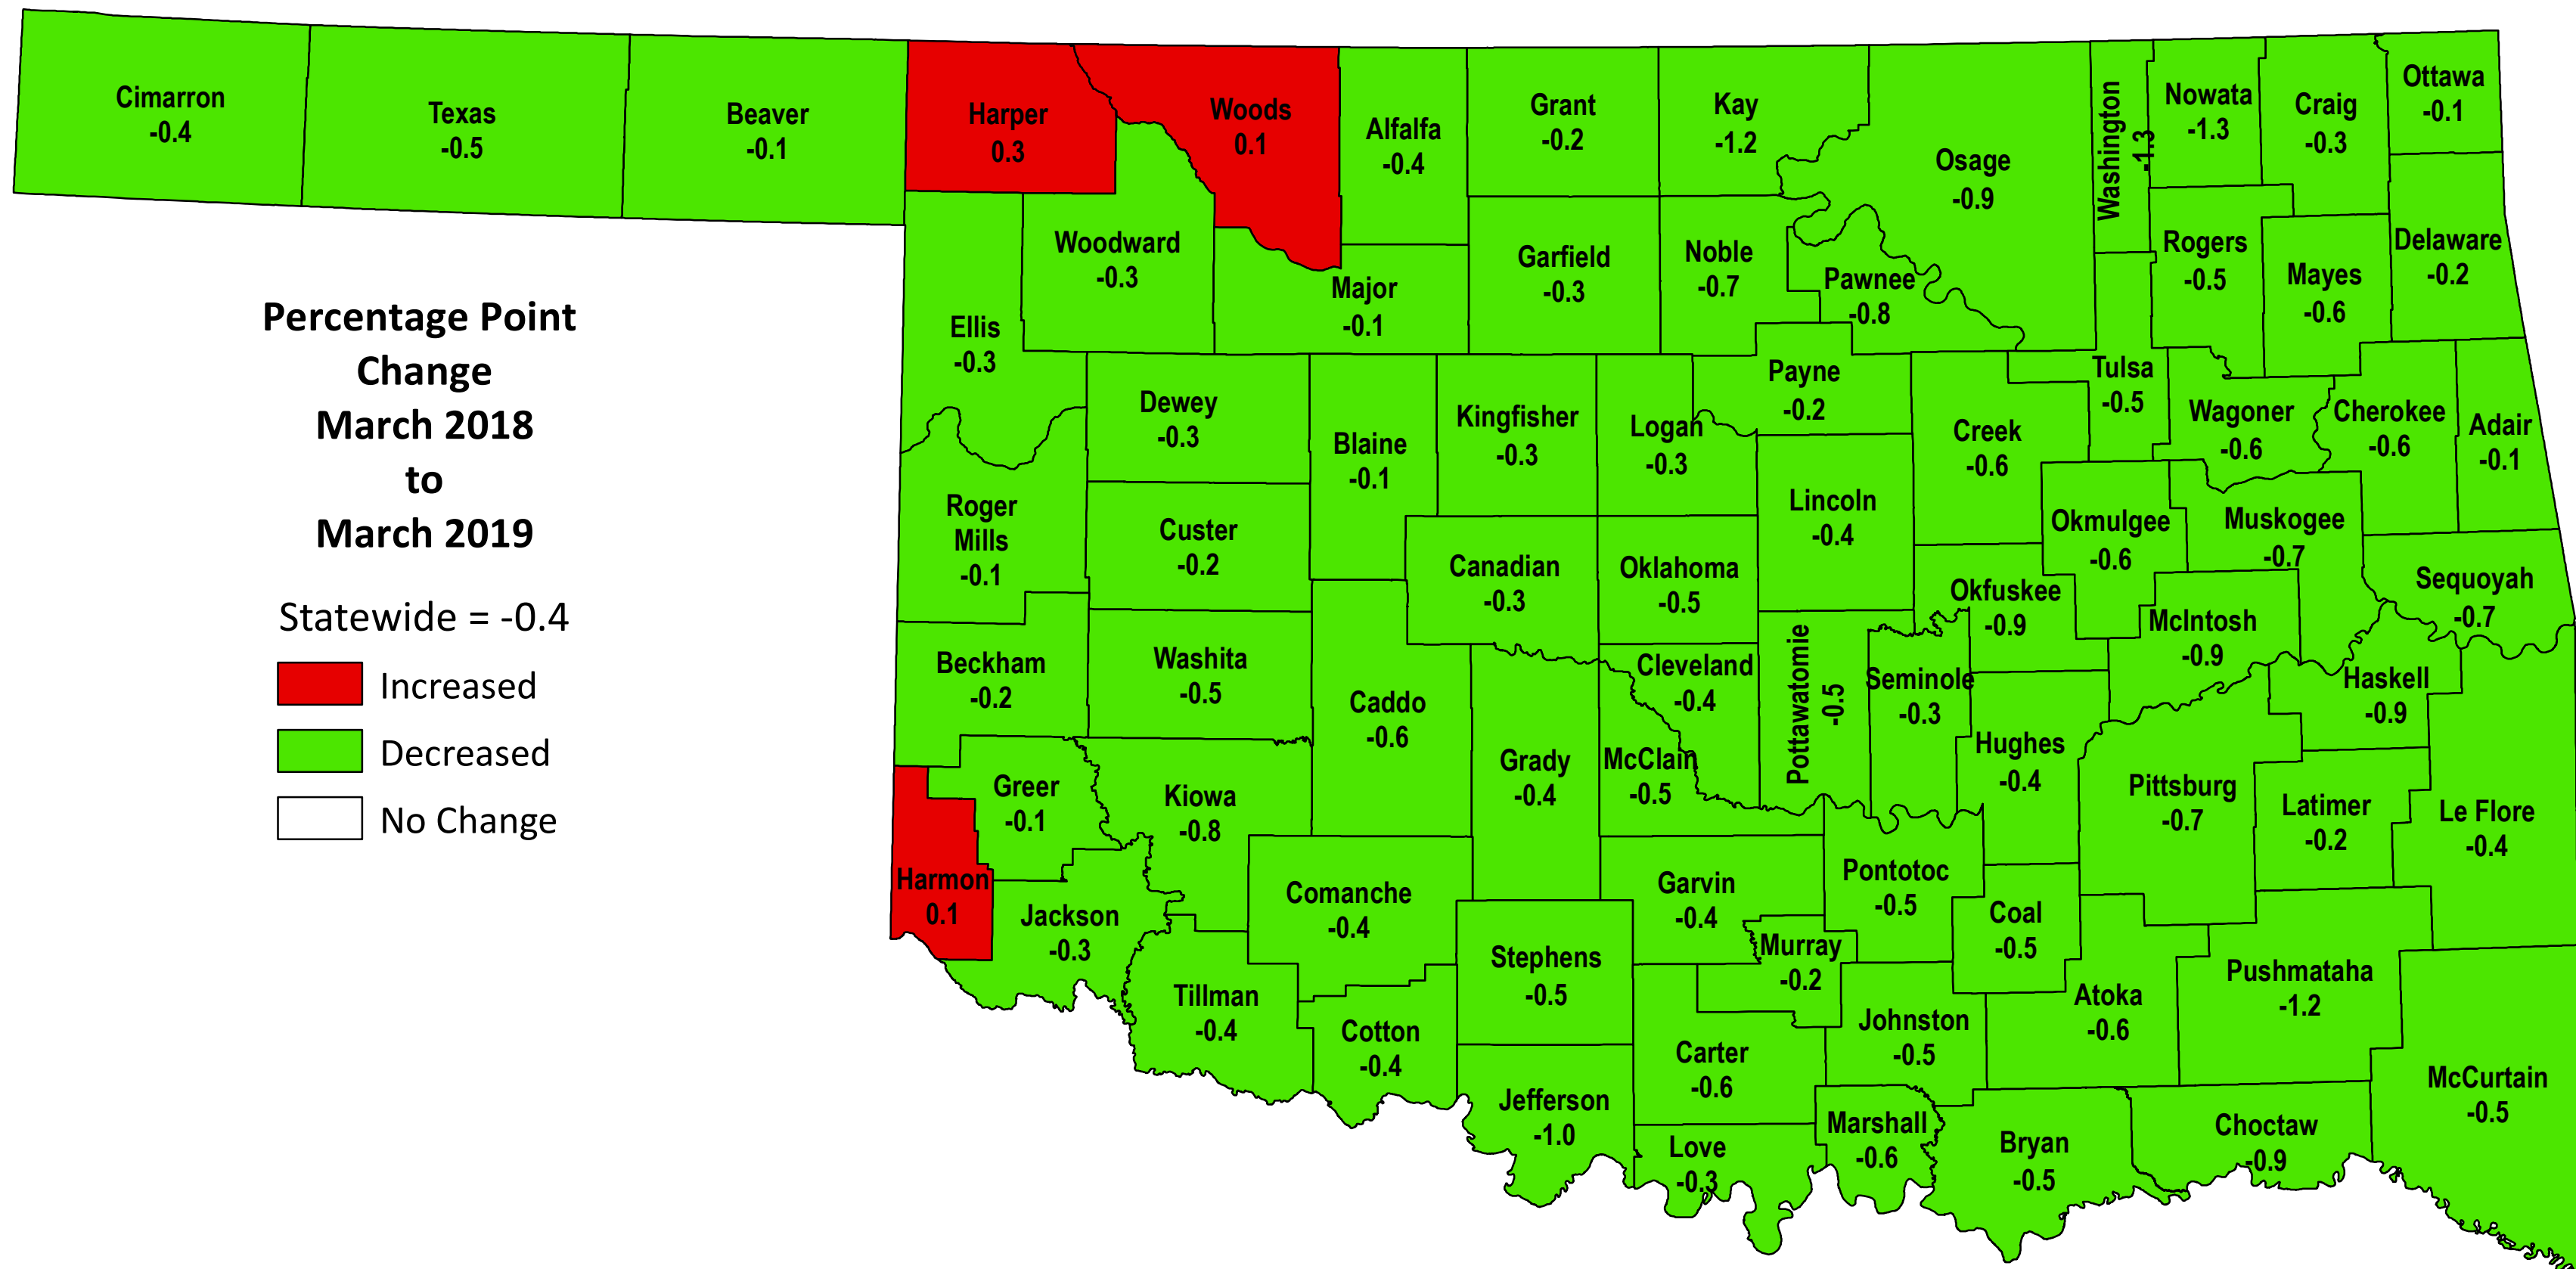

County Unemployment Rates, Over-the-Year Change

SOURCE: U.S. Department of Labor, Bureau of Labor Statistics, Local Area Unemployment Statistics (LAUS)