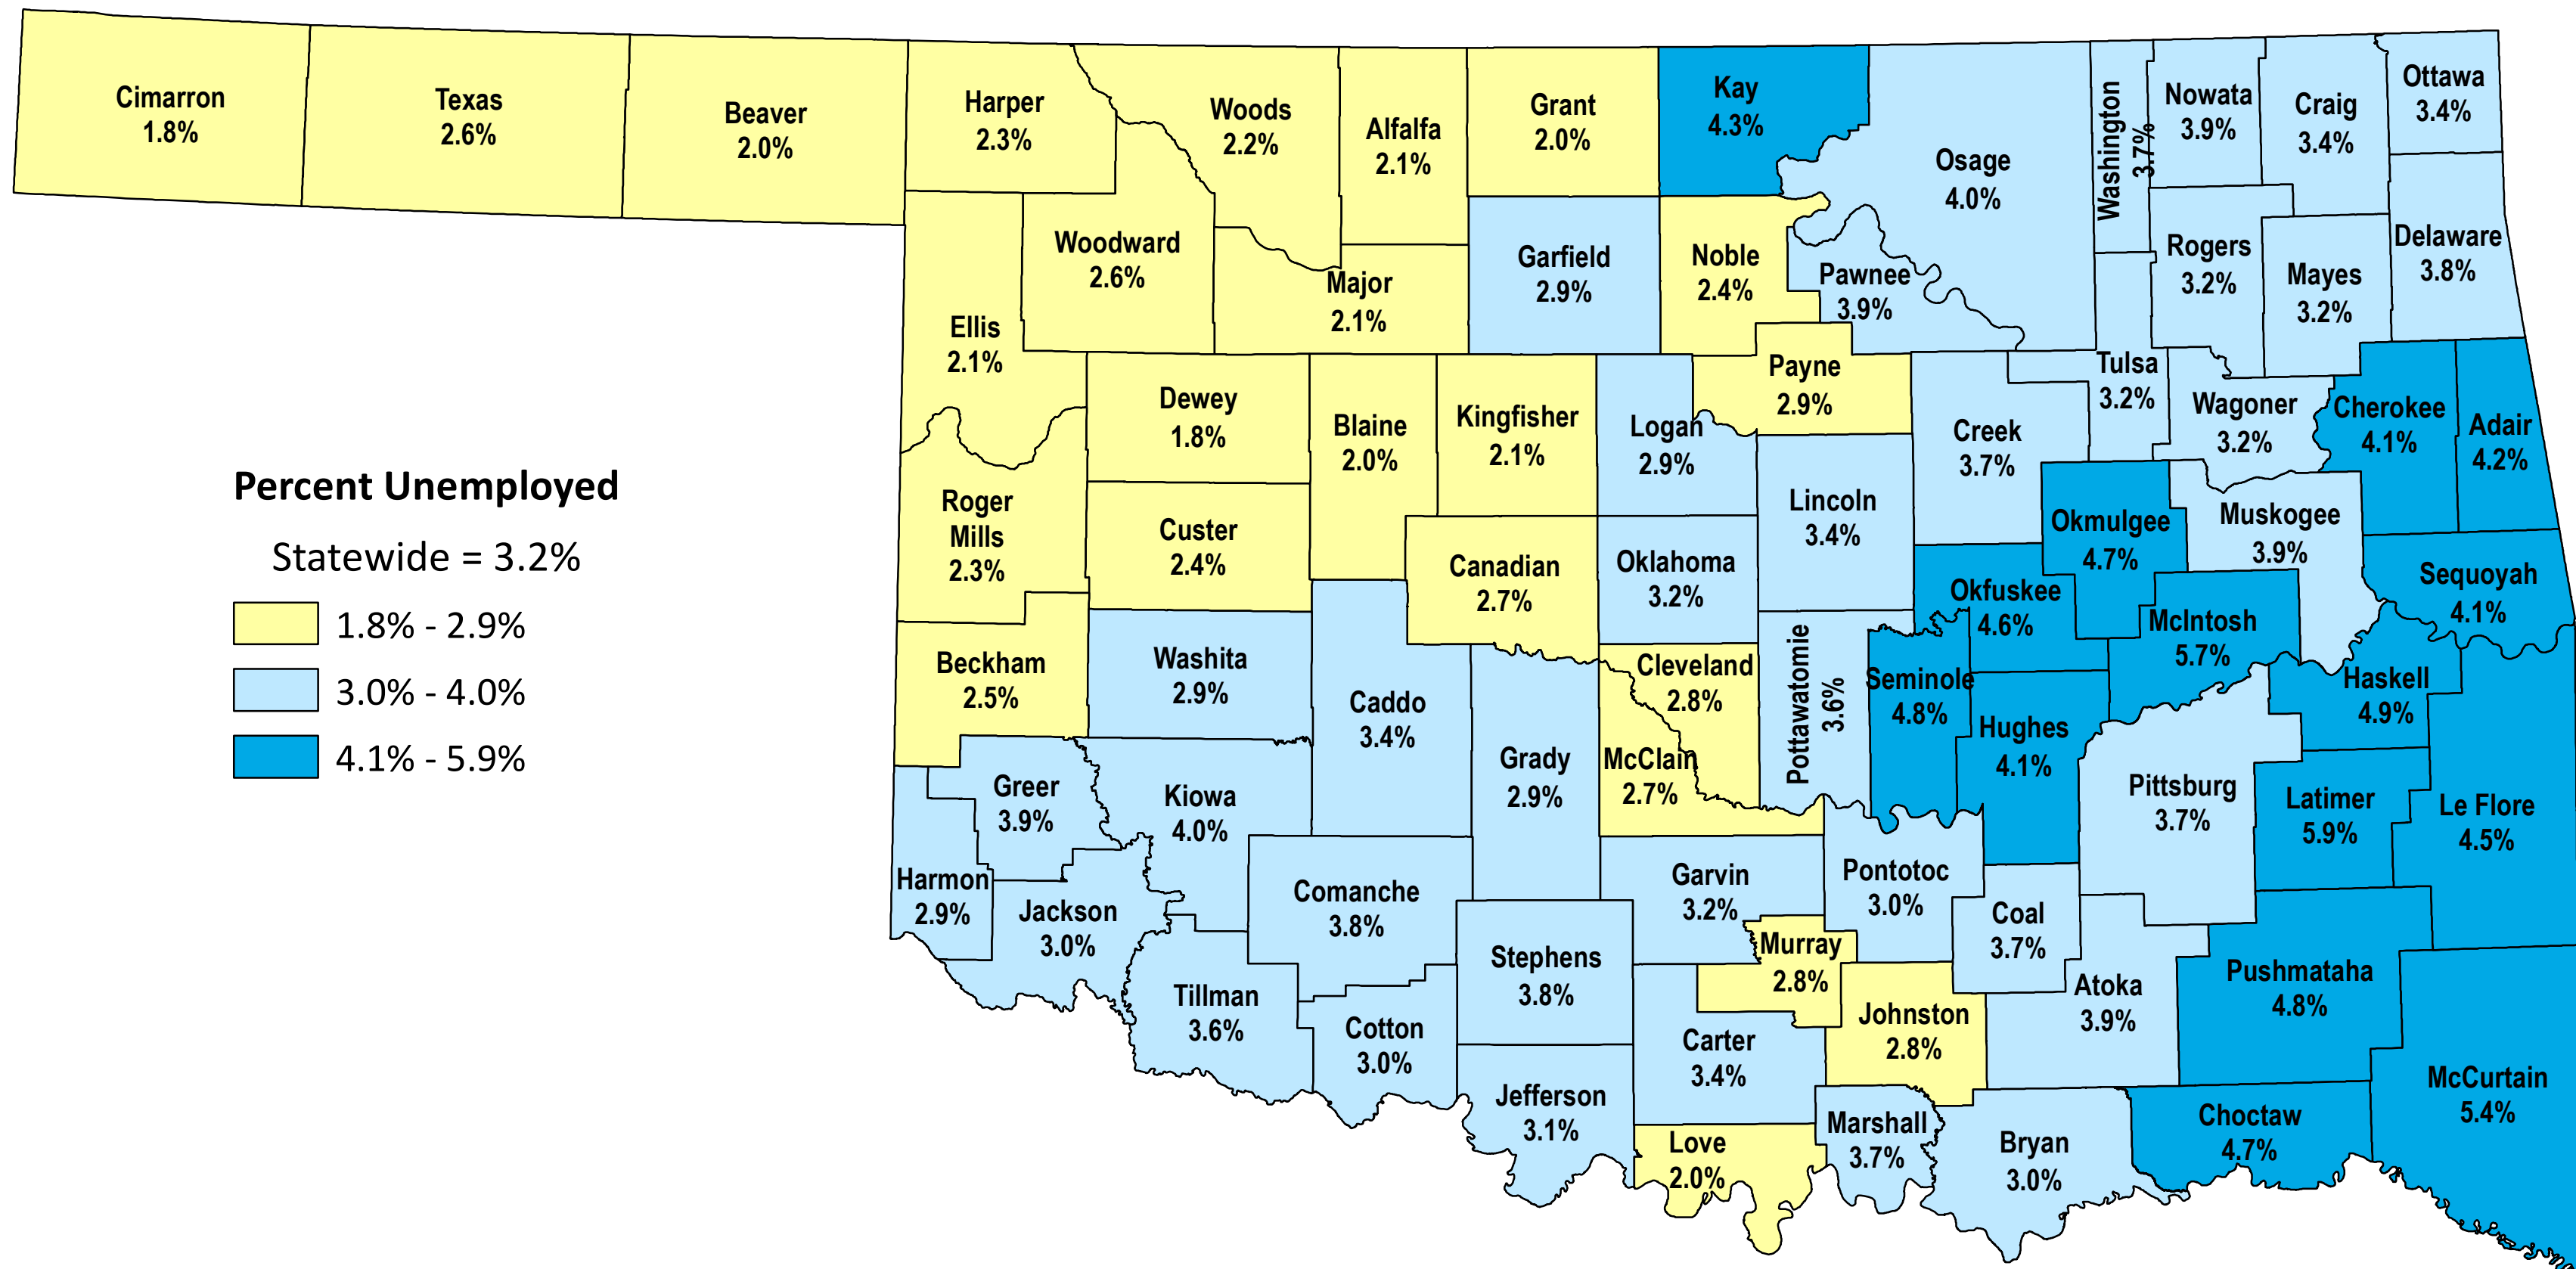

County Unemployment Rates, Not Seasonally Adjusted - March 2019

SOURCE: U.S. Department of Labor, Bureau of Labor Statistics, Local Area Unemployment Statistics (LAUS)

Rolling 12-Month Averages, April 2018 - March 2019

SOURCE: U.S. Department of Labor, Bureau of Labor Statistics, Local Area Unemployment Statistics (LAUS)

County Unemployment Rates, Over-the-Month Change

SOURCE: U.S. Department of Labor, Bureau of Labor Statistics, Local Area Unemployment Statistics (LAUS)