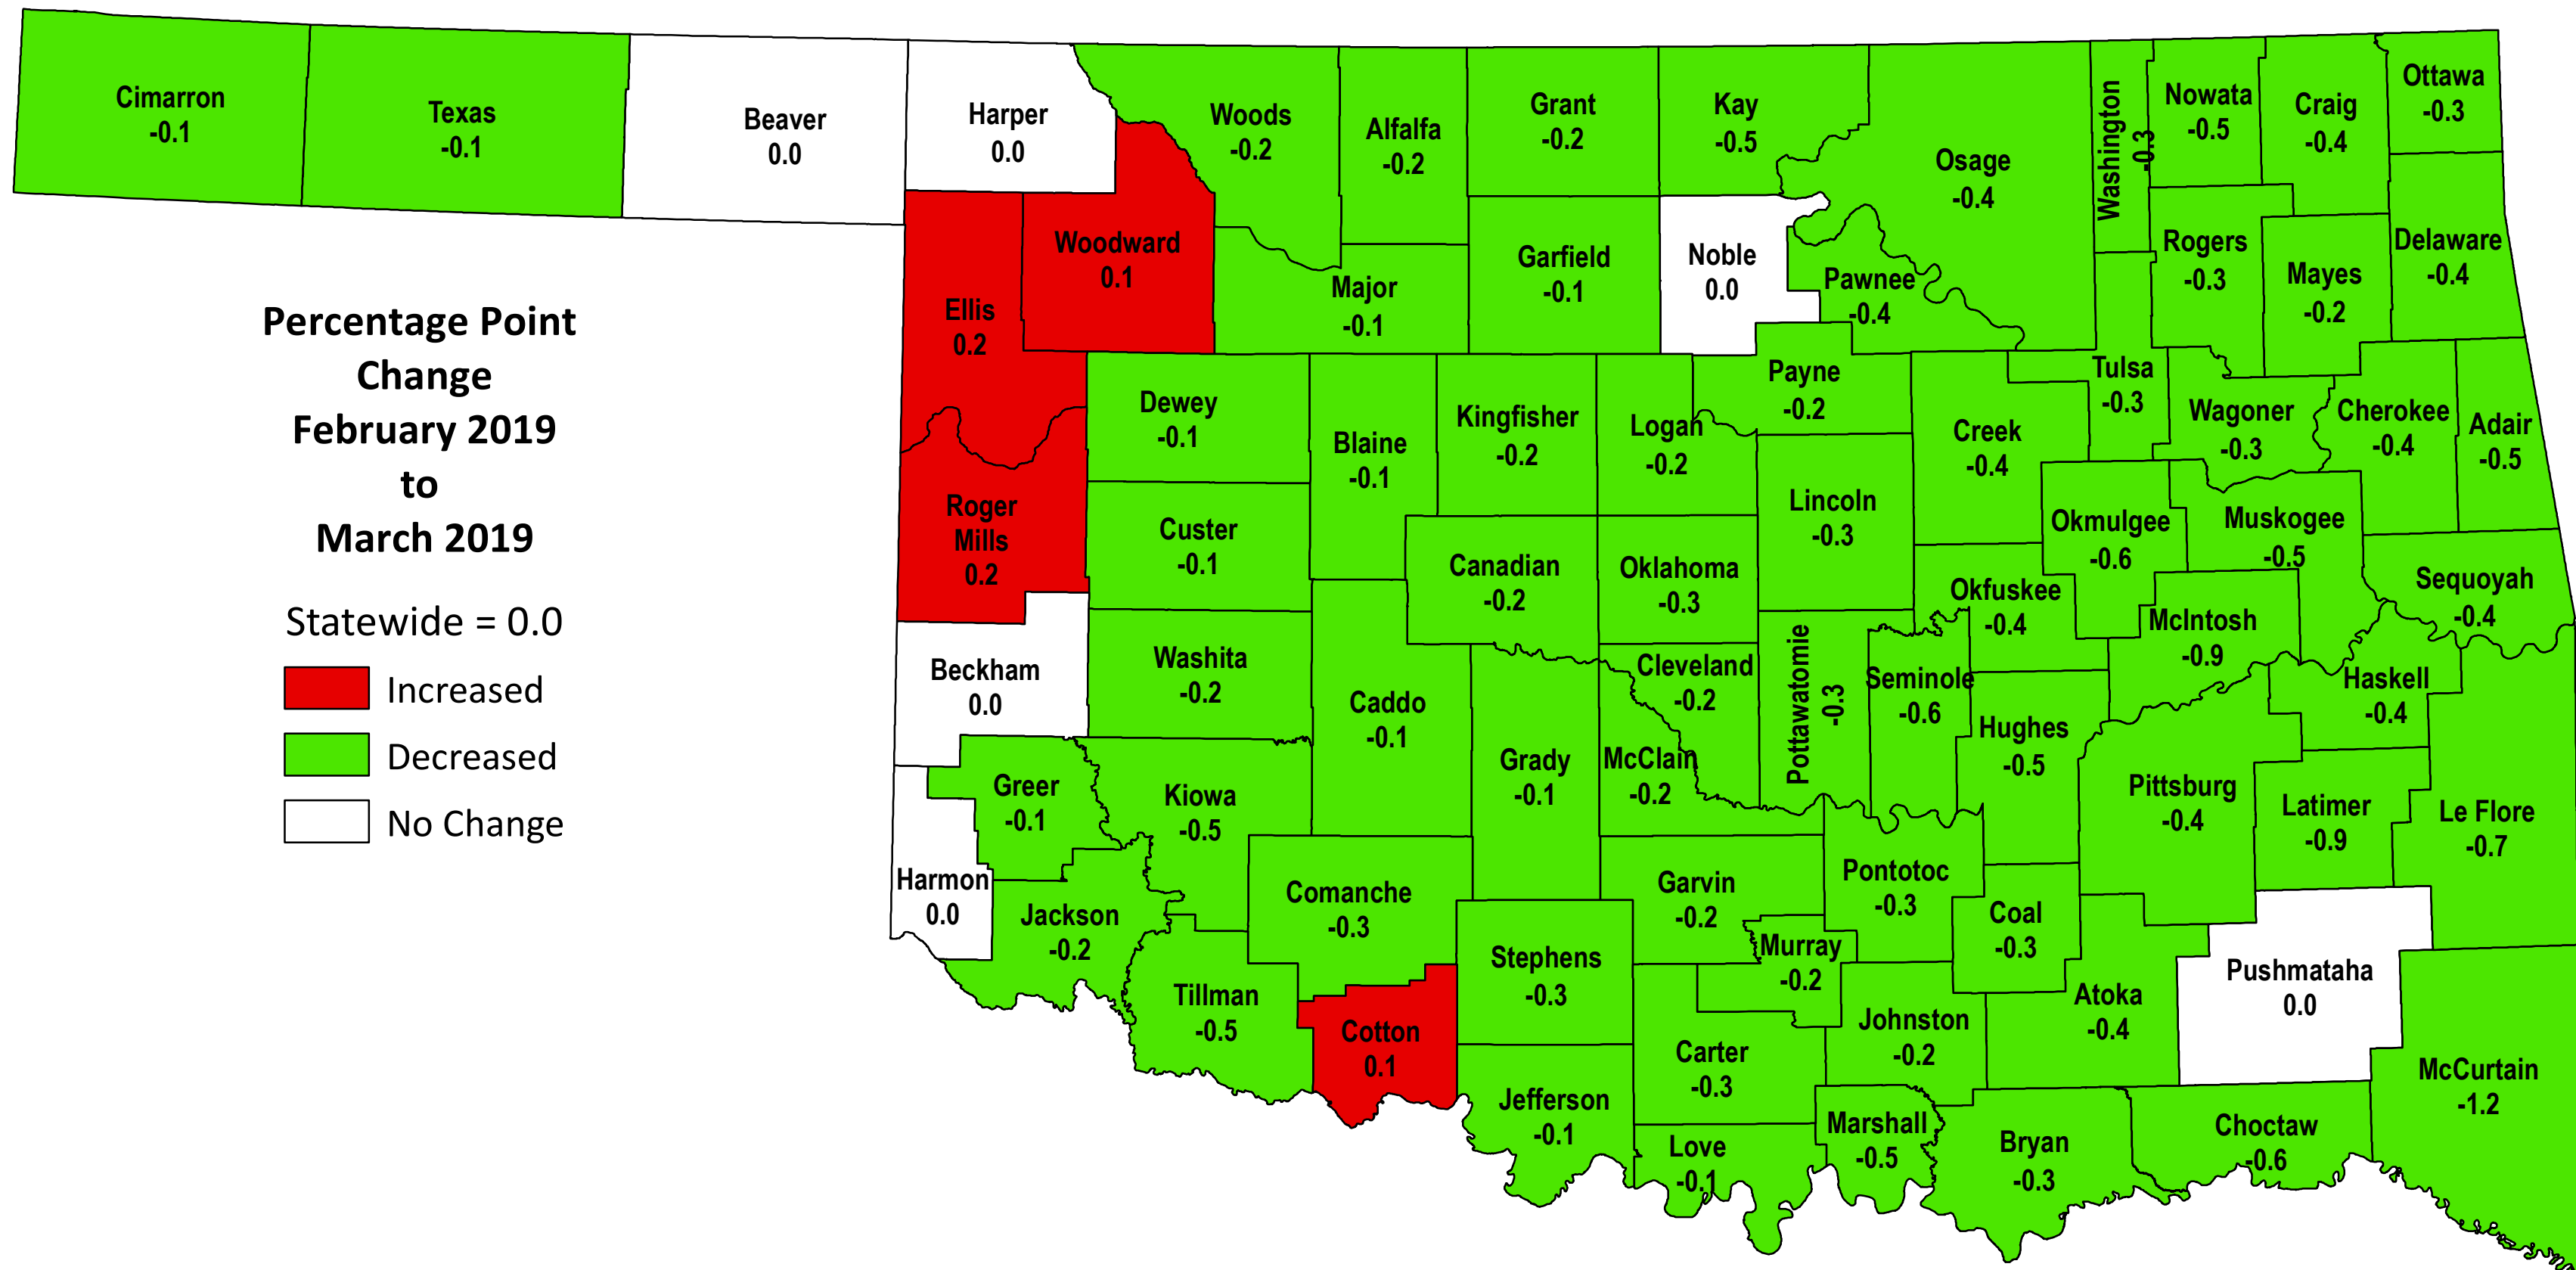

County Unemployment Rates, Not Seasonally Adjusted - March 2019

SOURCE: U.S. Department of Labor, Bureau of Labor Statistics, Local Area Unemployment Statistics (LAUS)

Rolling 12-Month Averages, April 2018 - March 2019

SOURCE: U.S. Department of Labor, Bureau of Labor Statistics, Local Area Unemployment Statistics (LAUS)

County Unemployment Rates, Over-the-Month Change

SOURCE: U.S. Department of Labor, Bureau of Labor Statistics, Local Area Unemployment Statistics (LAUS)