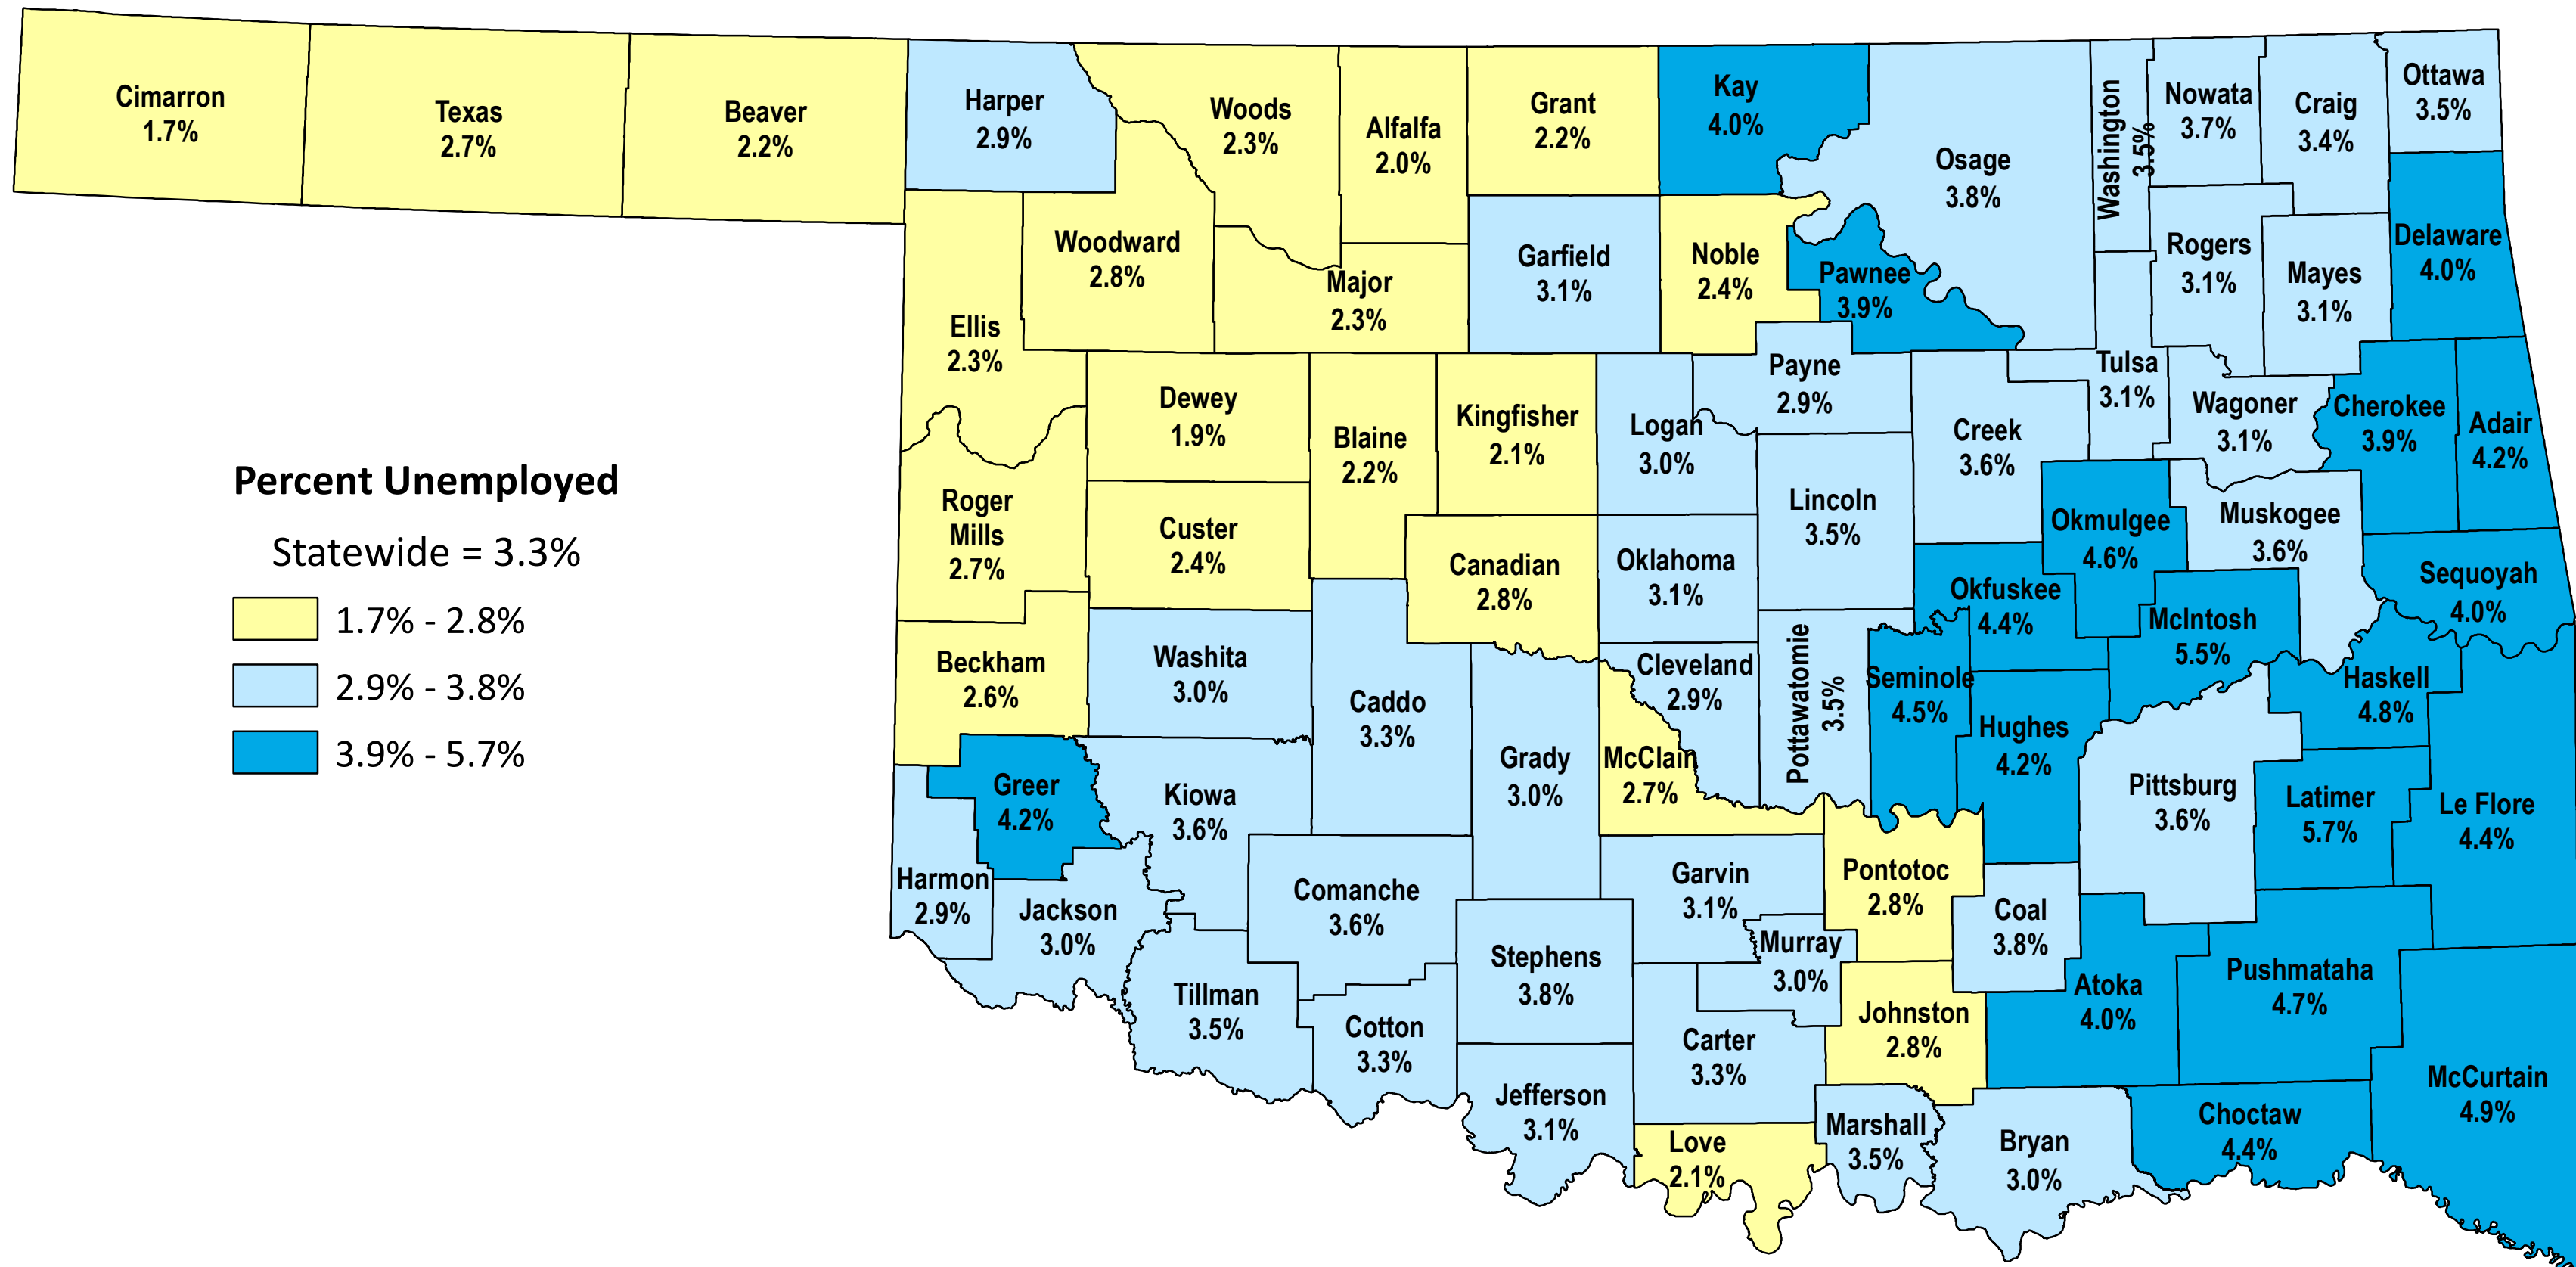

County Unemployment Rates, Not Seasonally Adjusted - March 2019

SOURCE: U.S. Department of Labor, Bureau of Labor Statistics, Local Area Unemployment Statistics (LAUS)

Rolling 12-Month Averages, April 2018 - March 2019

SOURCE: U.S. Department of Labor, Bureau of Labor Statistics, Local Area Unemployment Statistics (LAUS)

County Unemployment Rates, Over-the-Month Change

SOURCE: U.S. Department of Labor, Bureau of Labor Statistics, Local Area Unemployment Statistics (LAUS)