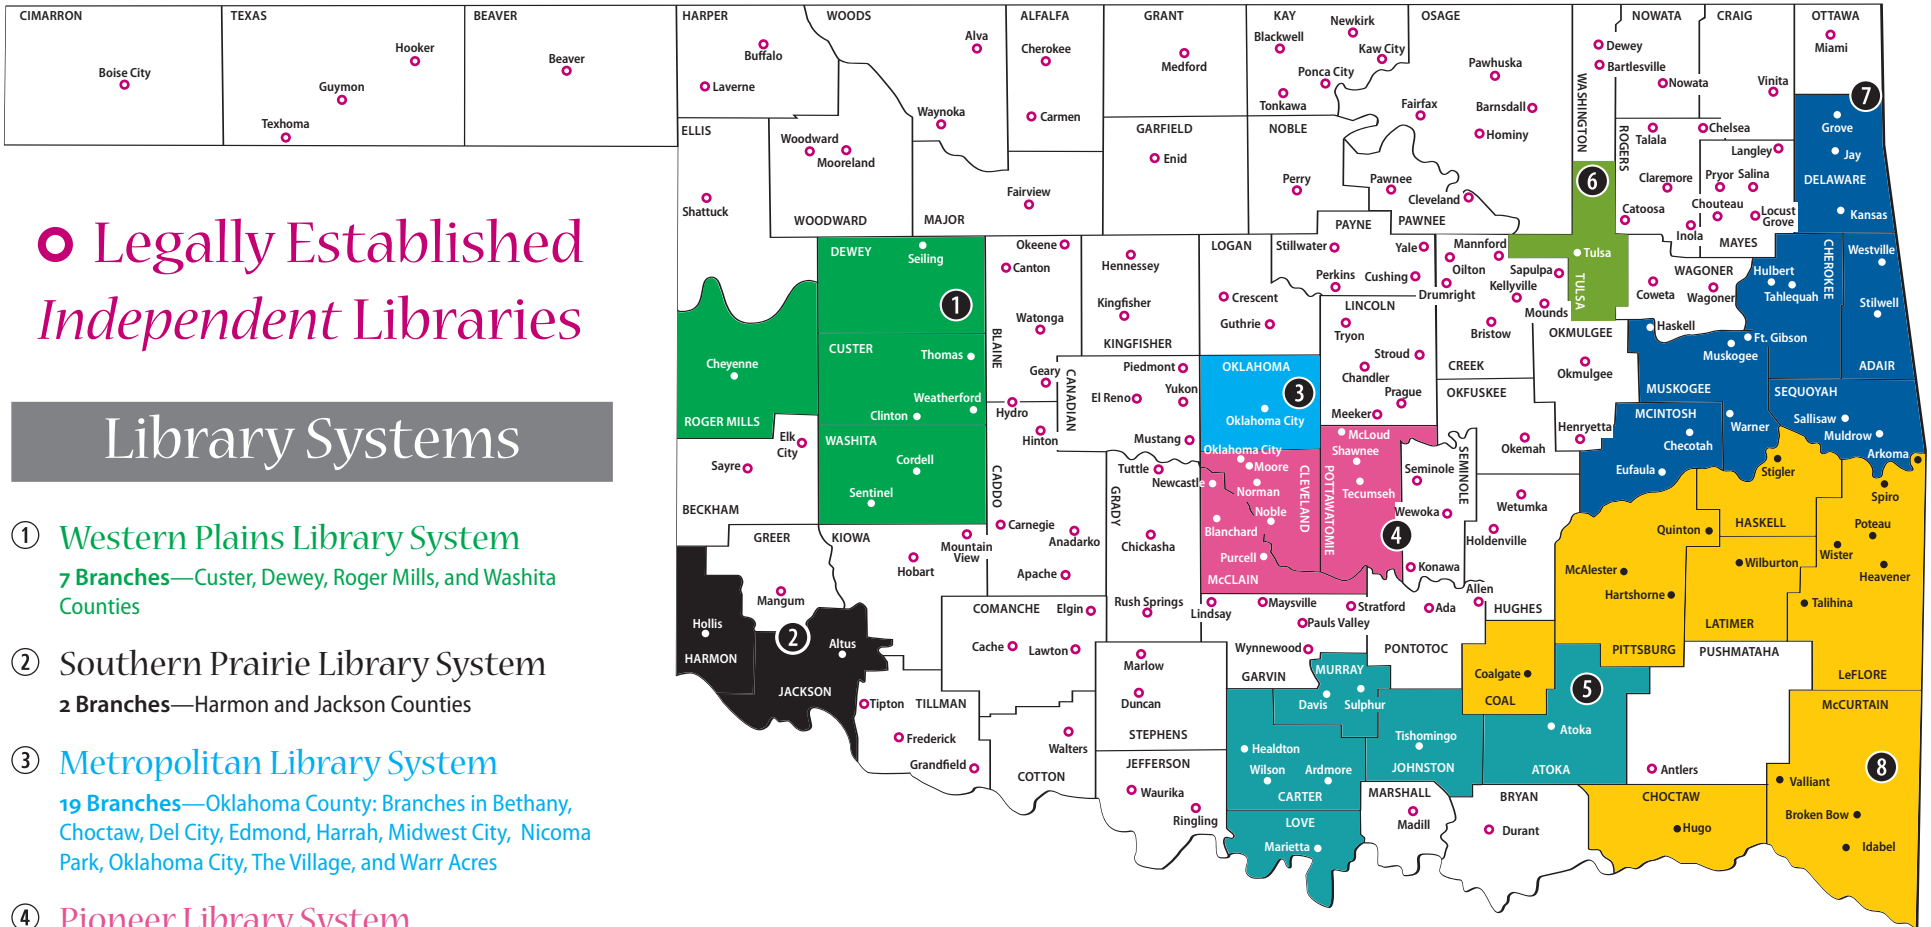

Oklahoma Public Libraries and Library Systems

○ Legally Established
Independent Libraries

Library Systems

- ① **Western Plains Library System**
7 Branches—Custer, Dewey, Roger Mills, and Washita Counties
- ② **Southern Prairie Library System**
2 Branches—Harmon and Jackson Counties
- ③ **Metropolitan Library System**
19 Branches—Oklahoma County: Branches in Bethany, Choctaw, Del City, Edmond, Harrah, Midwest City, Nicoma Park, Oklahoma City, The Village, and Warr Acres
- ④ **Pioneer Library System**
12 Branches—Cleveland, McClain, and Pottawatomie Counties
- ⑤ **Southern Oklahoma Library System**
8 Branches—Atoka, Carter, Johnston, Love, and Murray Counties
- ⑥ **Tulsa City-County Library System**
24 Branches—Tulsa County: Branches in Bixby, Broken Arrow, Collinsville, Glenpool, Jenks, Owasso, Sand Springs, Skiatook, Sperry, and Tulsa
- ⑦ **Eastern Oklahoma Library System**
15 branches—Adair, Cherokee, Delaware, McIntosh, Muskogee, and Sequoyah Counties
- ⑧ **Southeast Oklahoma Library System**
15 branches—Choctaw, Coal, Haskell, Latimer, LeFlore, McCurtain, and Pittsburg Counties