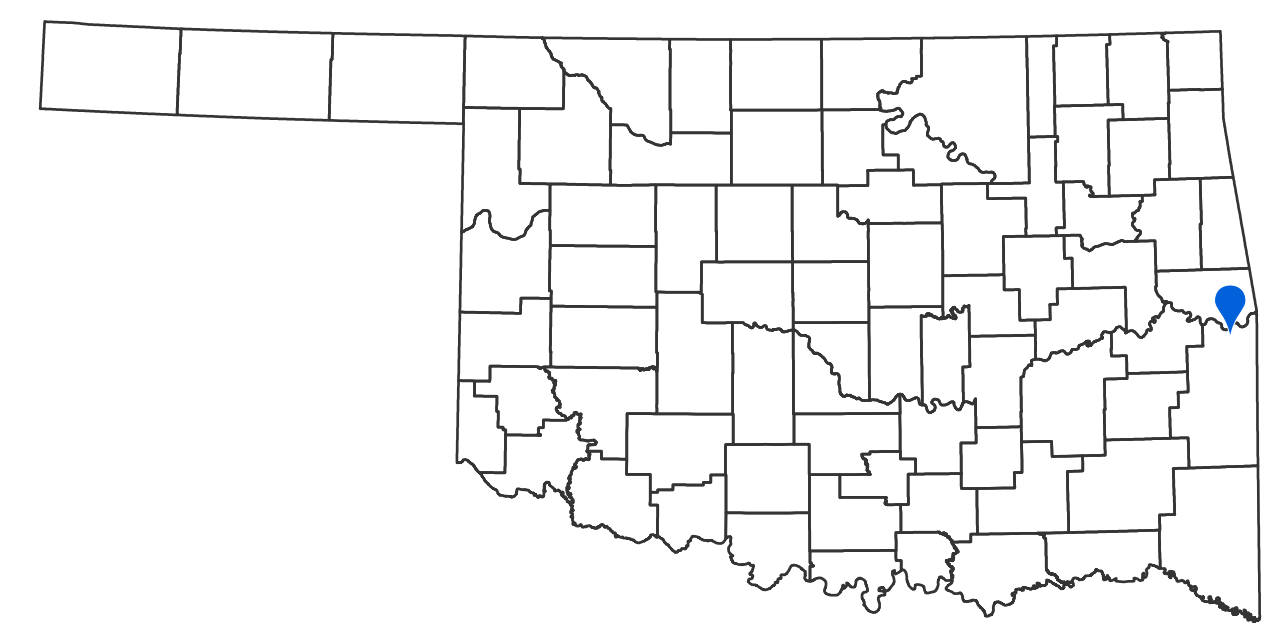

SPIRO

LEFLORE COUNTY

CENSUS YEAR 2020 POPULATION: 2,102

-  INTERSTATE
-  U.S. HIGHWAY
-  STATE HIGHWAY
-  HIGHWAY
-  COLLECTOR
-  LOCAL ROAD
-  ASPHALT
-  CONCRETE
-  BRICK
-  UNPAVED
-  BRIDGE
-  LAKE
-  STREAM
-  WILDLIFE REFUGE AREA
-  WILDLIFE MANAGEMENT AREA
-  STATE PARK
-  US MILITARY INSTALLATION
-  CITY LIMIT
-  COUNTY LINE

THIS MAP INDICATES THOSE ROADS KNOWN TO THE DEPARTMENT TO BE OPEN TO PUBLIC TRAVEL. PLACEMENT OF A ROAD ON THE MAP HAS NO RELATIONSHIP TO MAINTENANCE RESPONSIBILITY BY ANY LEVEL OF GOVERNMENT.

COPIES OF THIS MAP ARE AVAILABLE FOR PUBLIC USE AT NOMINAL COST.