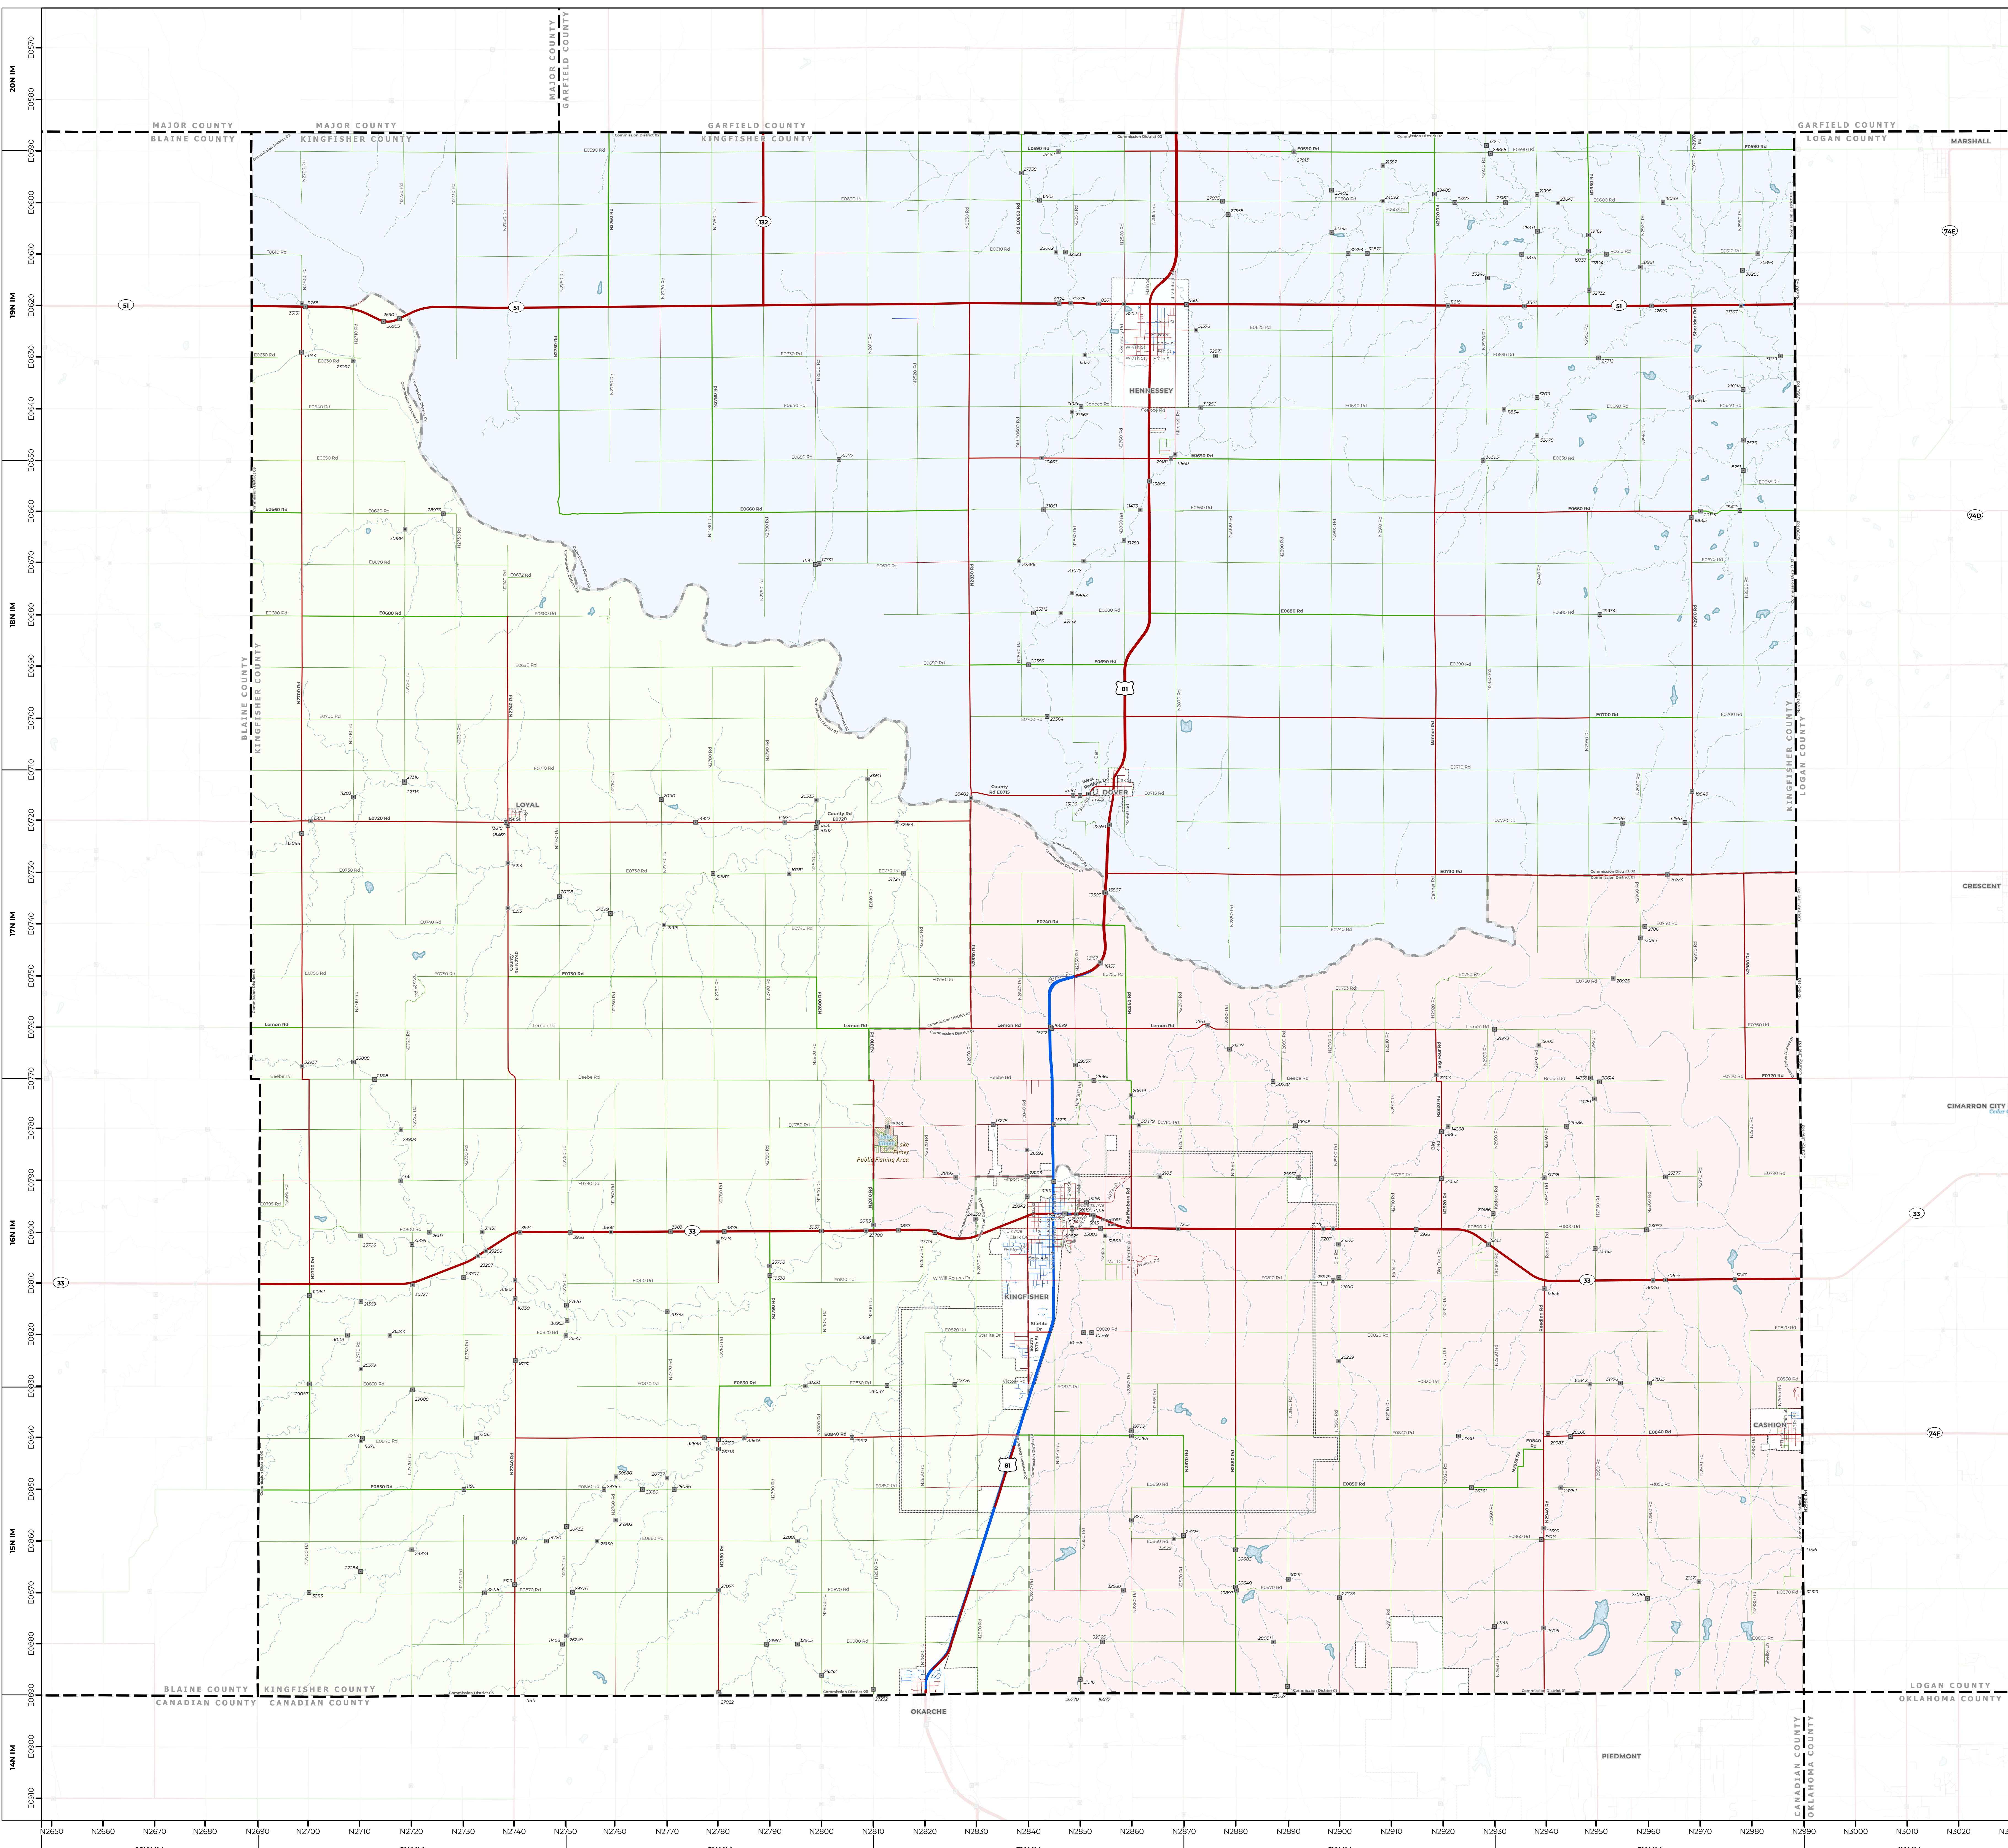

KINGFISHER

COUNTY

CENSUS YEAR 2020 POPULATION: 15,184

- INTERSTATE
- U.S. HIGHWAY
- STATE HIGHWAY
- HIGHWAY
- COLLECTOR
- LOCAL ROAD
- ASPHALT
- CONCRETE
- BRICK
- UNPAVED
- BRIDGE
- STREAM
- LAKE
- WILDLIFE REFUGE AREA
- WILDLIFE MANAGEMENT AREA
- STATE PARK
- US MILITARY INSTALLATION
- CITY LIMIT
- COUNTY COMMISSIONER DISTRICT
- COUNTY LINE

OKLAHOMA DEPARTMENT OF TRANSPORTATION
PRINTING SERVICES
200 NE 25TH STREET
OKLAHOMA CITY, OKLAHOMA 73105-3204
PHONE: (405) 521-2666