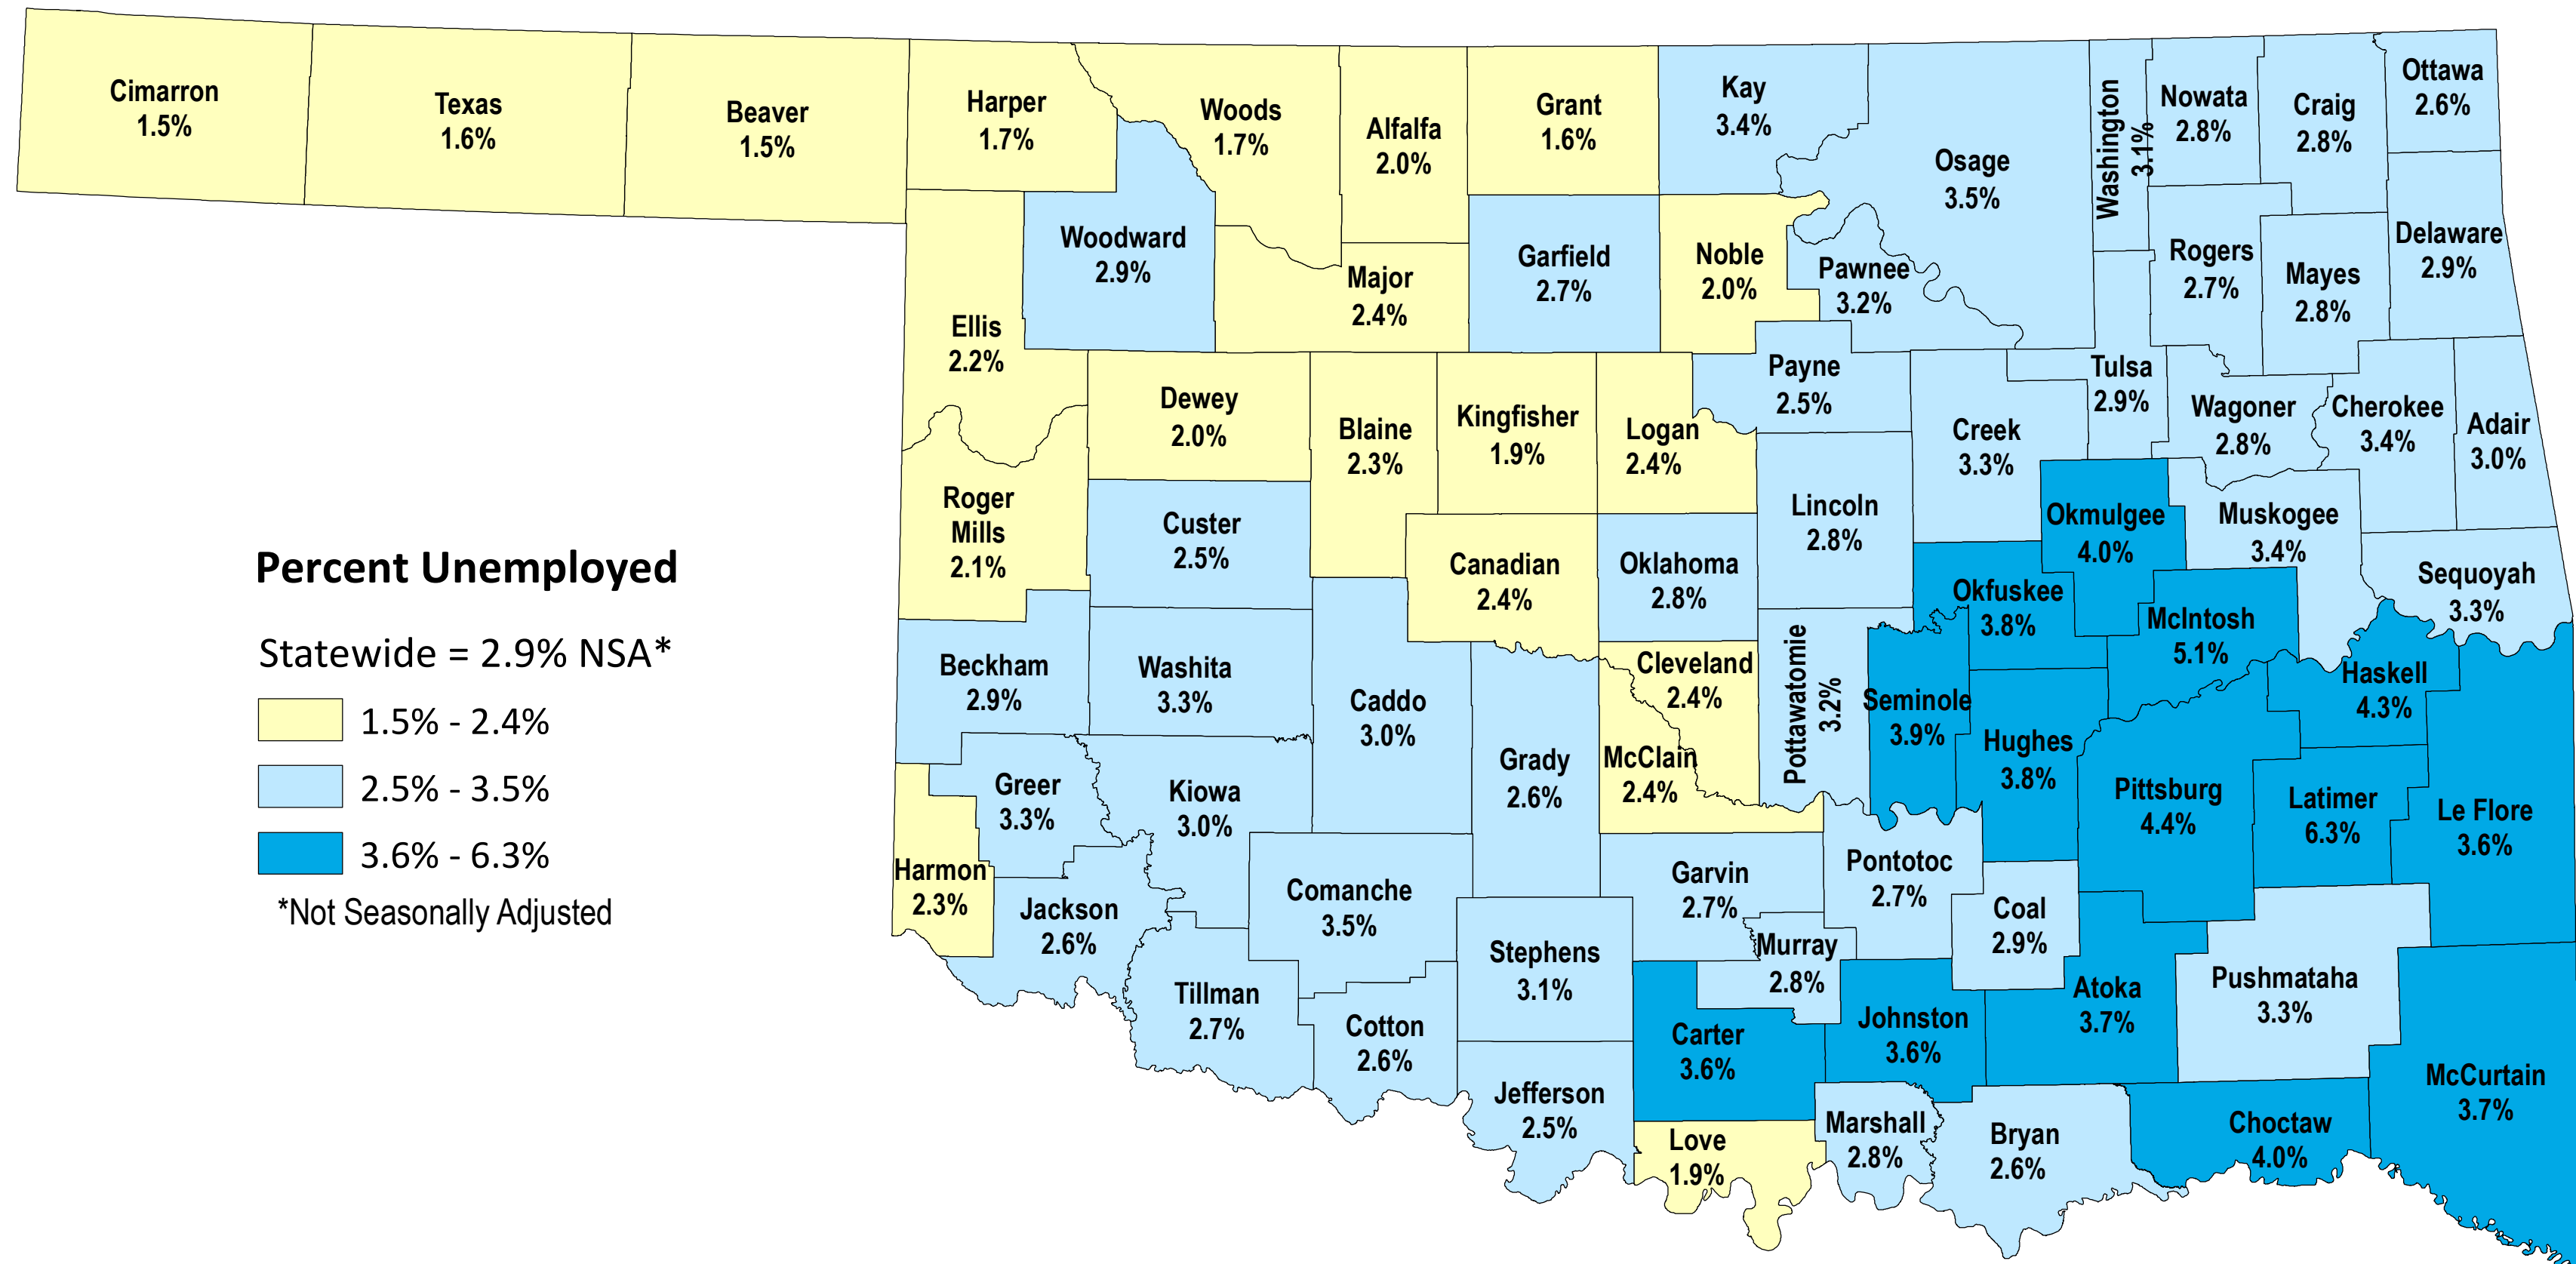

County Unemployment Rates, Not Seasonally Adjusted - May 2022

SOURCE: U.S. Department of Labor, Bureau of Labor Statistics, Local Area Unemployment Statistics (LAUS)

Rolling 12-Month Averages, June 2021 - May 2022

SOURCE: U.S. Department of Labor, Bureau of Labor Statistics, Local Area Unemployment Statistics (LAUS)

County Unemployment Rates, Over-the-Month Change

SOURCE: U.S. Department of Labor, Bureau of Labor Statistics, Local Area Unemployment Statistics (LAUS)