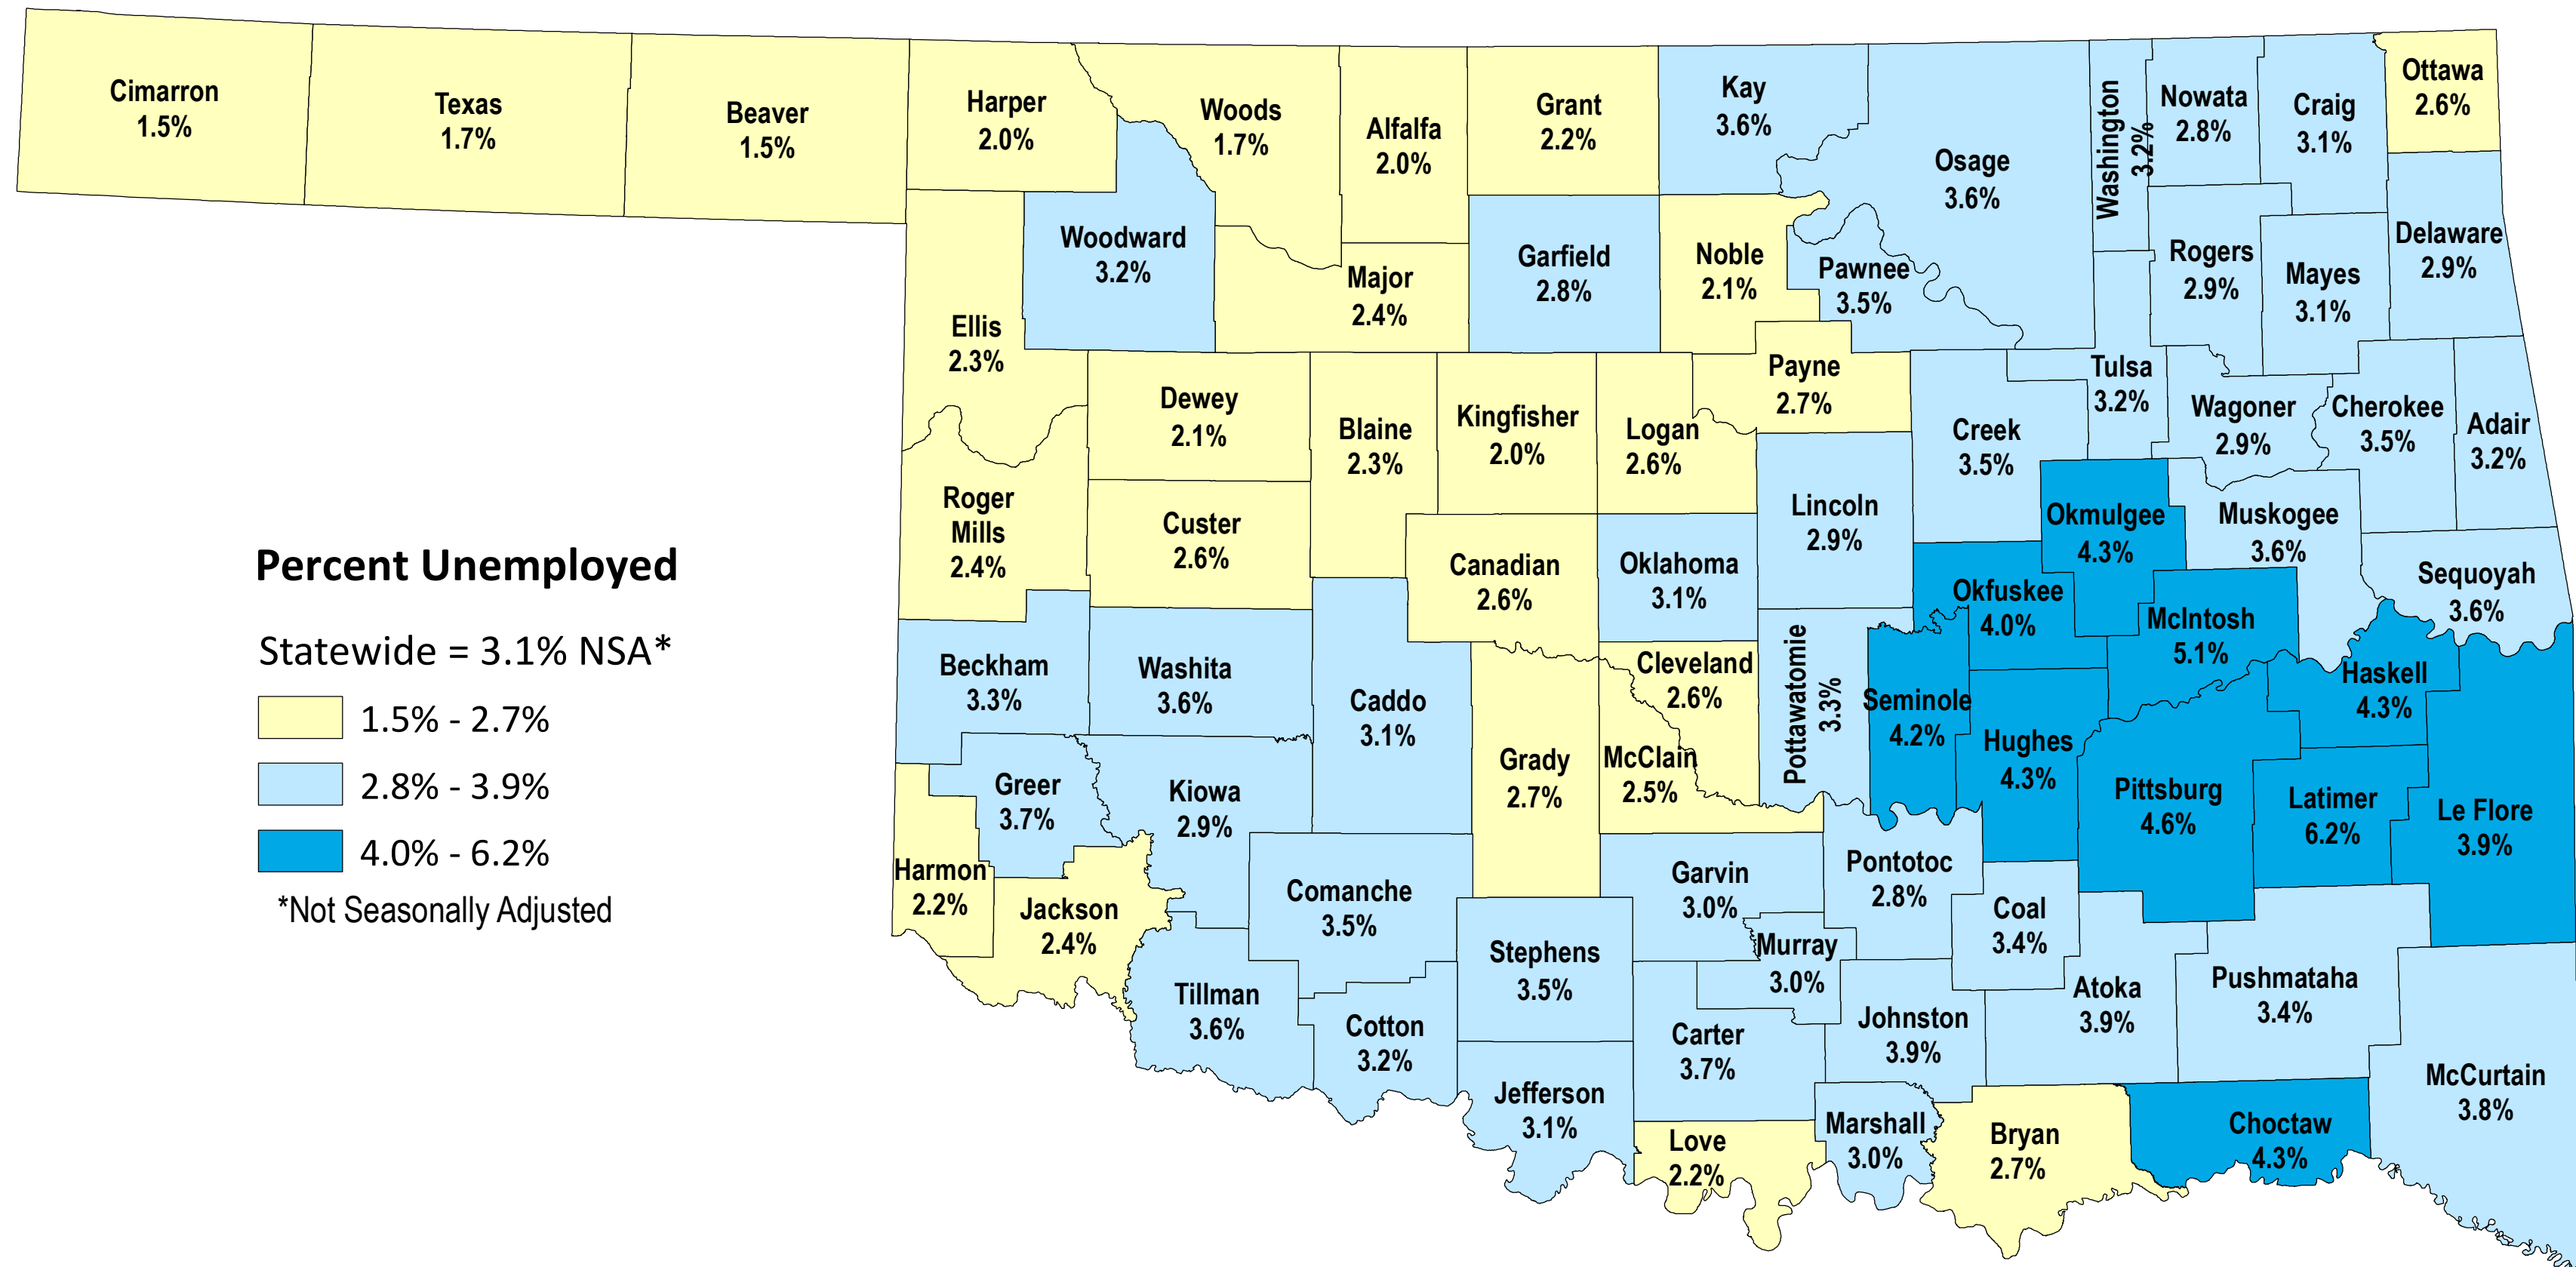

County Unemployment Rates, Not Seasonally Adjusted - May 2022

SOURCE: U.S. Department of Labor, Bureau of Labor Statistics, Local Area Unemployment Statistics (LAUS)

Rolling 12-Month Averages, June 2021 - May 2022

SOURCE: U.S. Department of Labor, Bureau of Labor Statistics, Local Area Unemployment Statistics (LAUS)

County Unemployment Rates, Over-the-Month Change

SOURCE: U.S. Department of Labor, Bureau of Labor Statistics, Local Area Unemployment Statistics (LAUS)