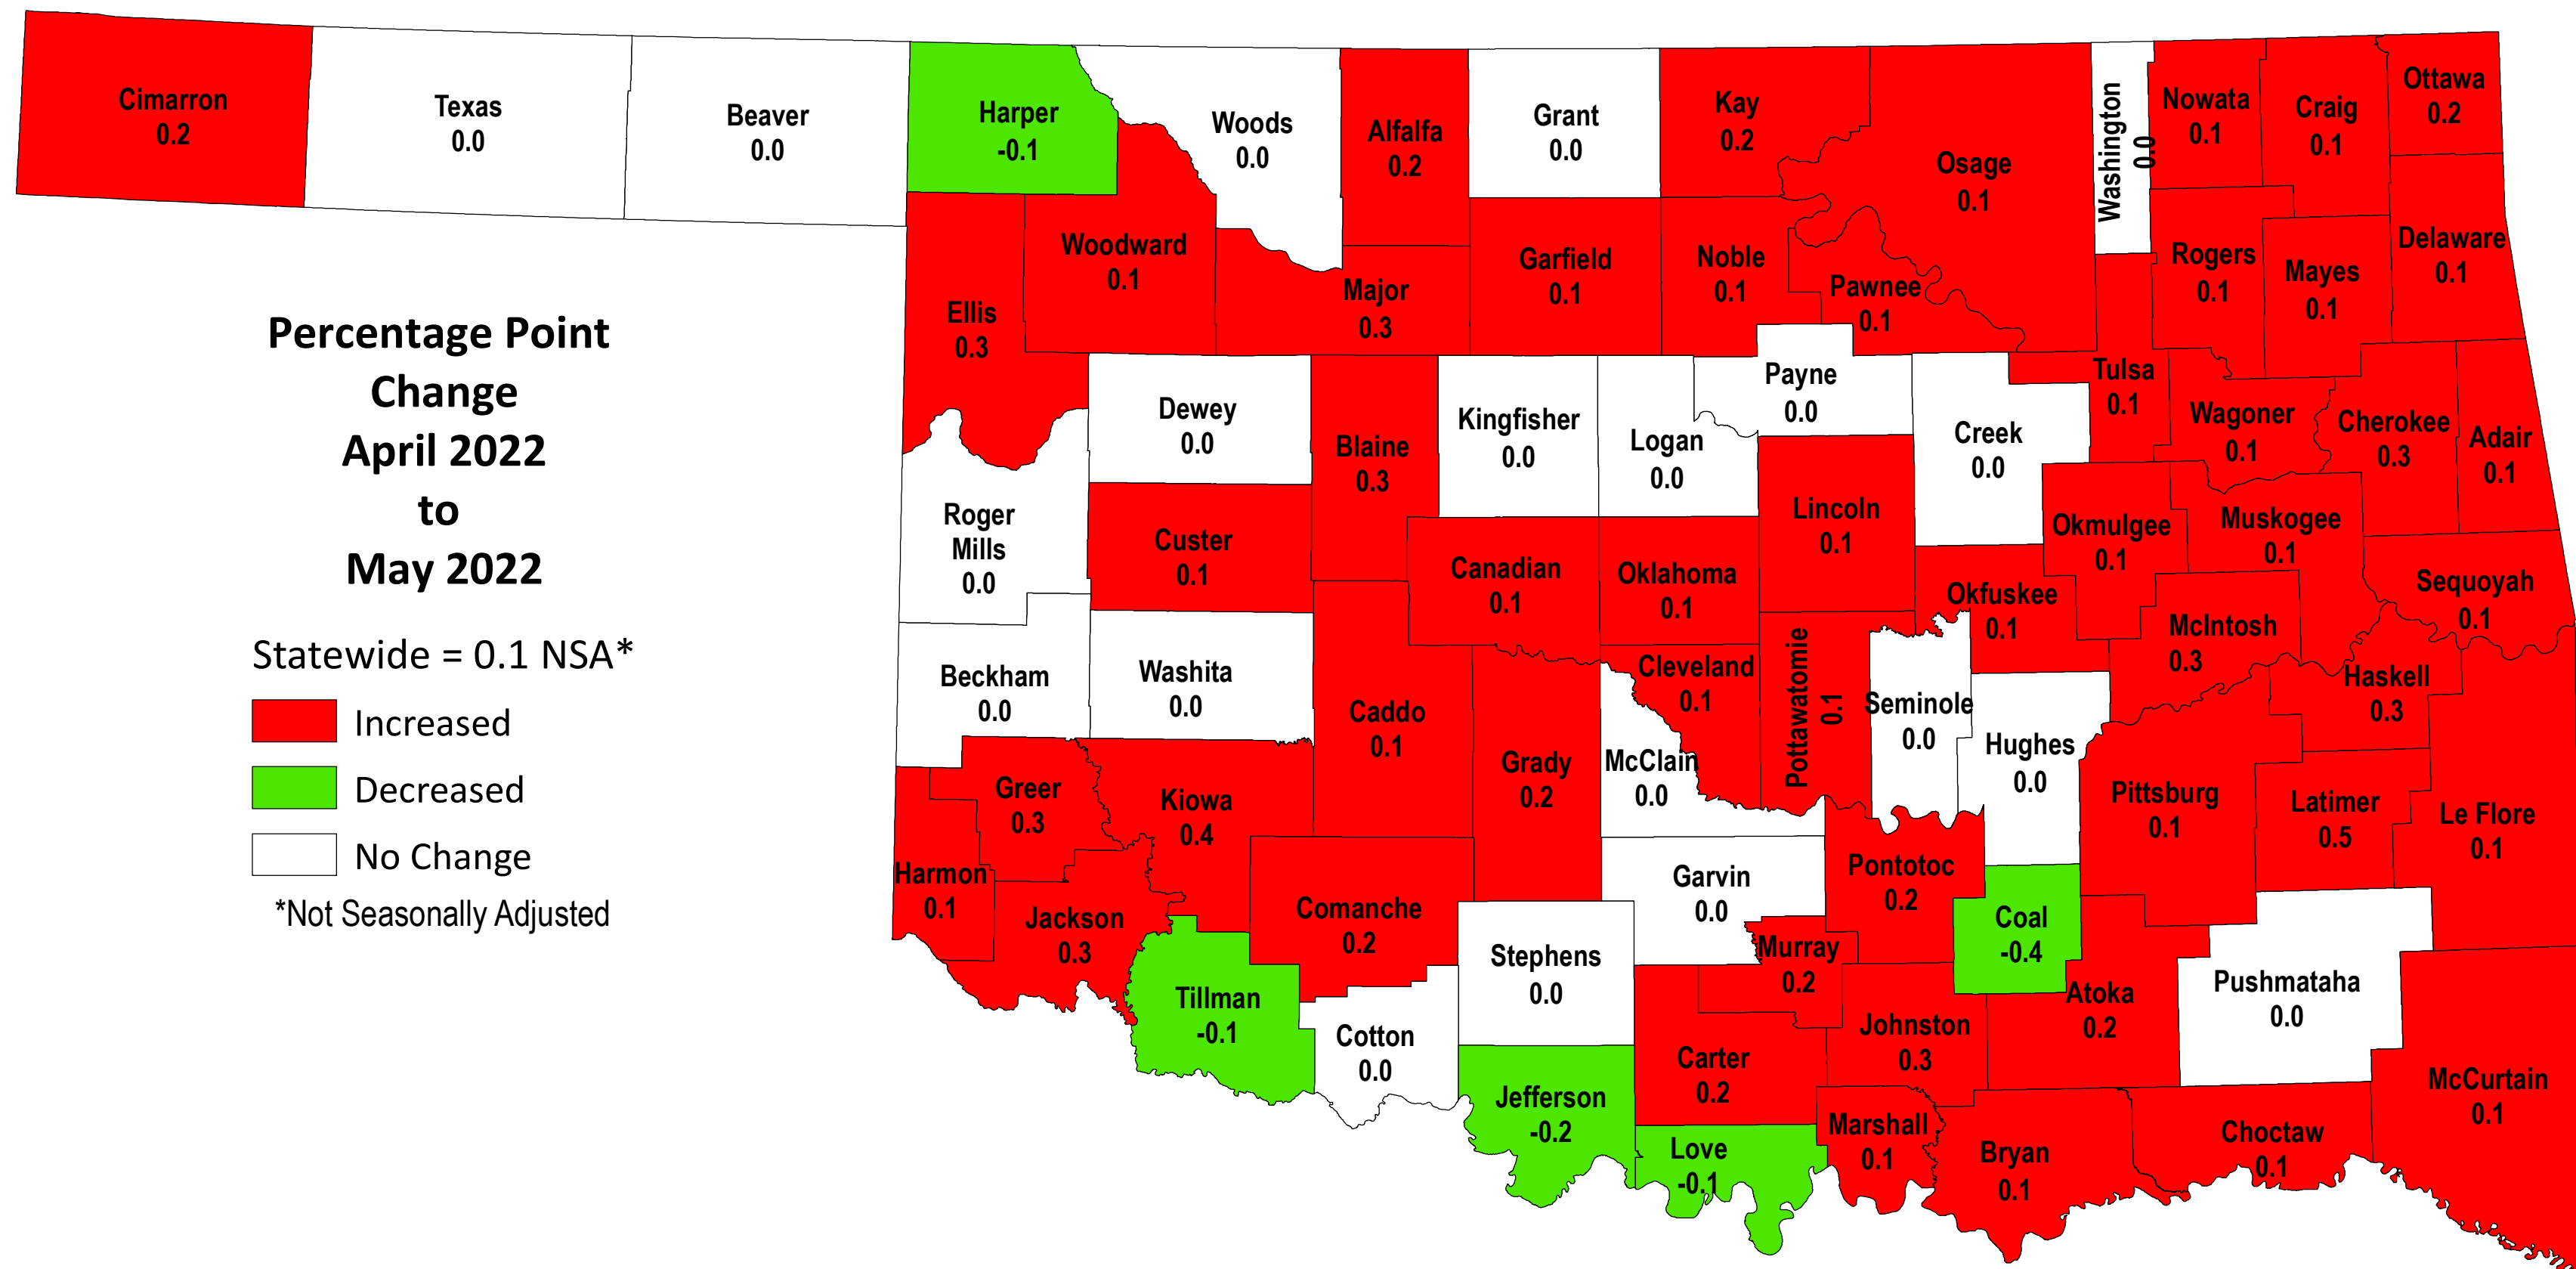

County Unemployment Rates, Not Seasonally Adjusted - May 2022

SOURCE: U.S. Department of Labor, Bureau of Labor Statistics, Local Area Unemployment Statistics (LAUS)

Rolling 12-Month Averages, June 2021 - May 2022

SOURCE: U.S. Department of Labor, Bureau of Labor Statistics, Local Area Unemployment Statistics (LAUS)

County Unemployment Rates, Over-the-Month Change

SOURCE: U.S. Department of Labor, Bureau of Labor Statistics, Local Area Unemployment Statistics (LAUS)

County Unemployment Rates, Over-the-Year Change

**Percentage Point Change
May 2021
to
May 2022**

Statewide = -1.4 NSA*

Decreased

*Not Seasonally Adjusted

SOURCE: U.S. Department of Labor, Bureau of Labor Statistics, Local Area Unemployment Statistics (LAUS)