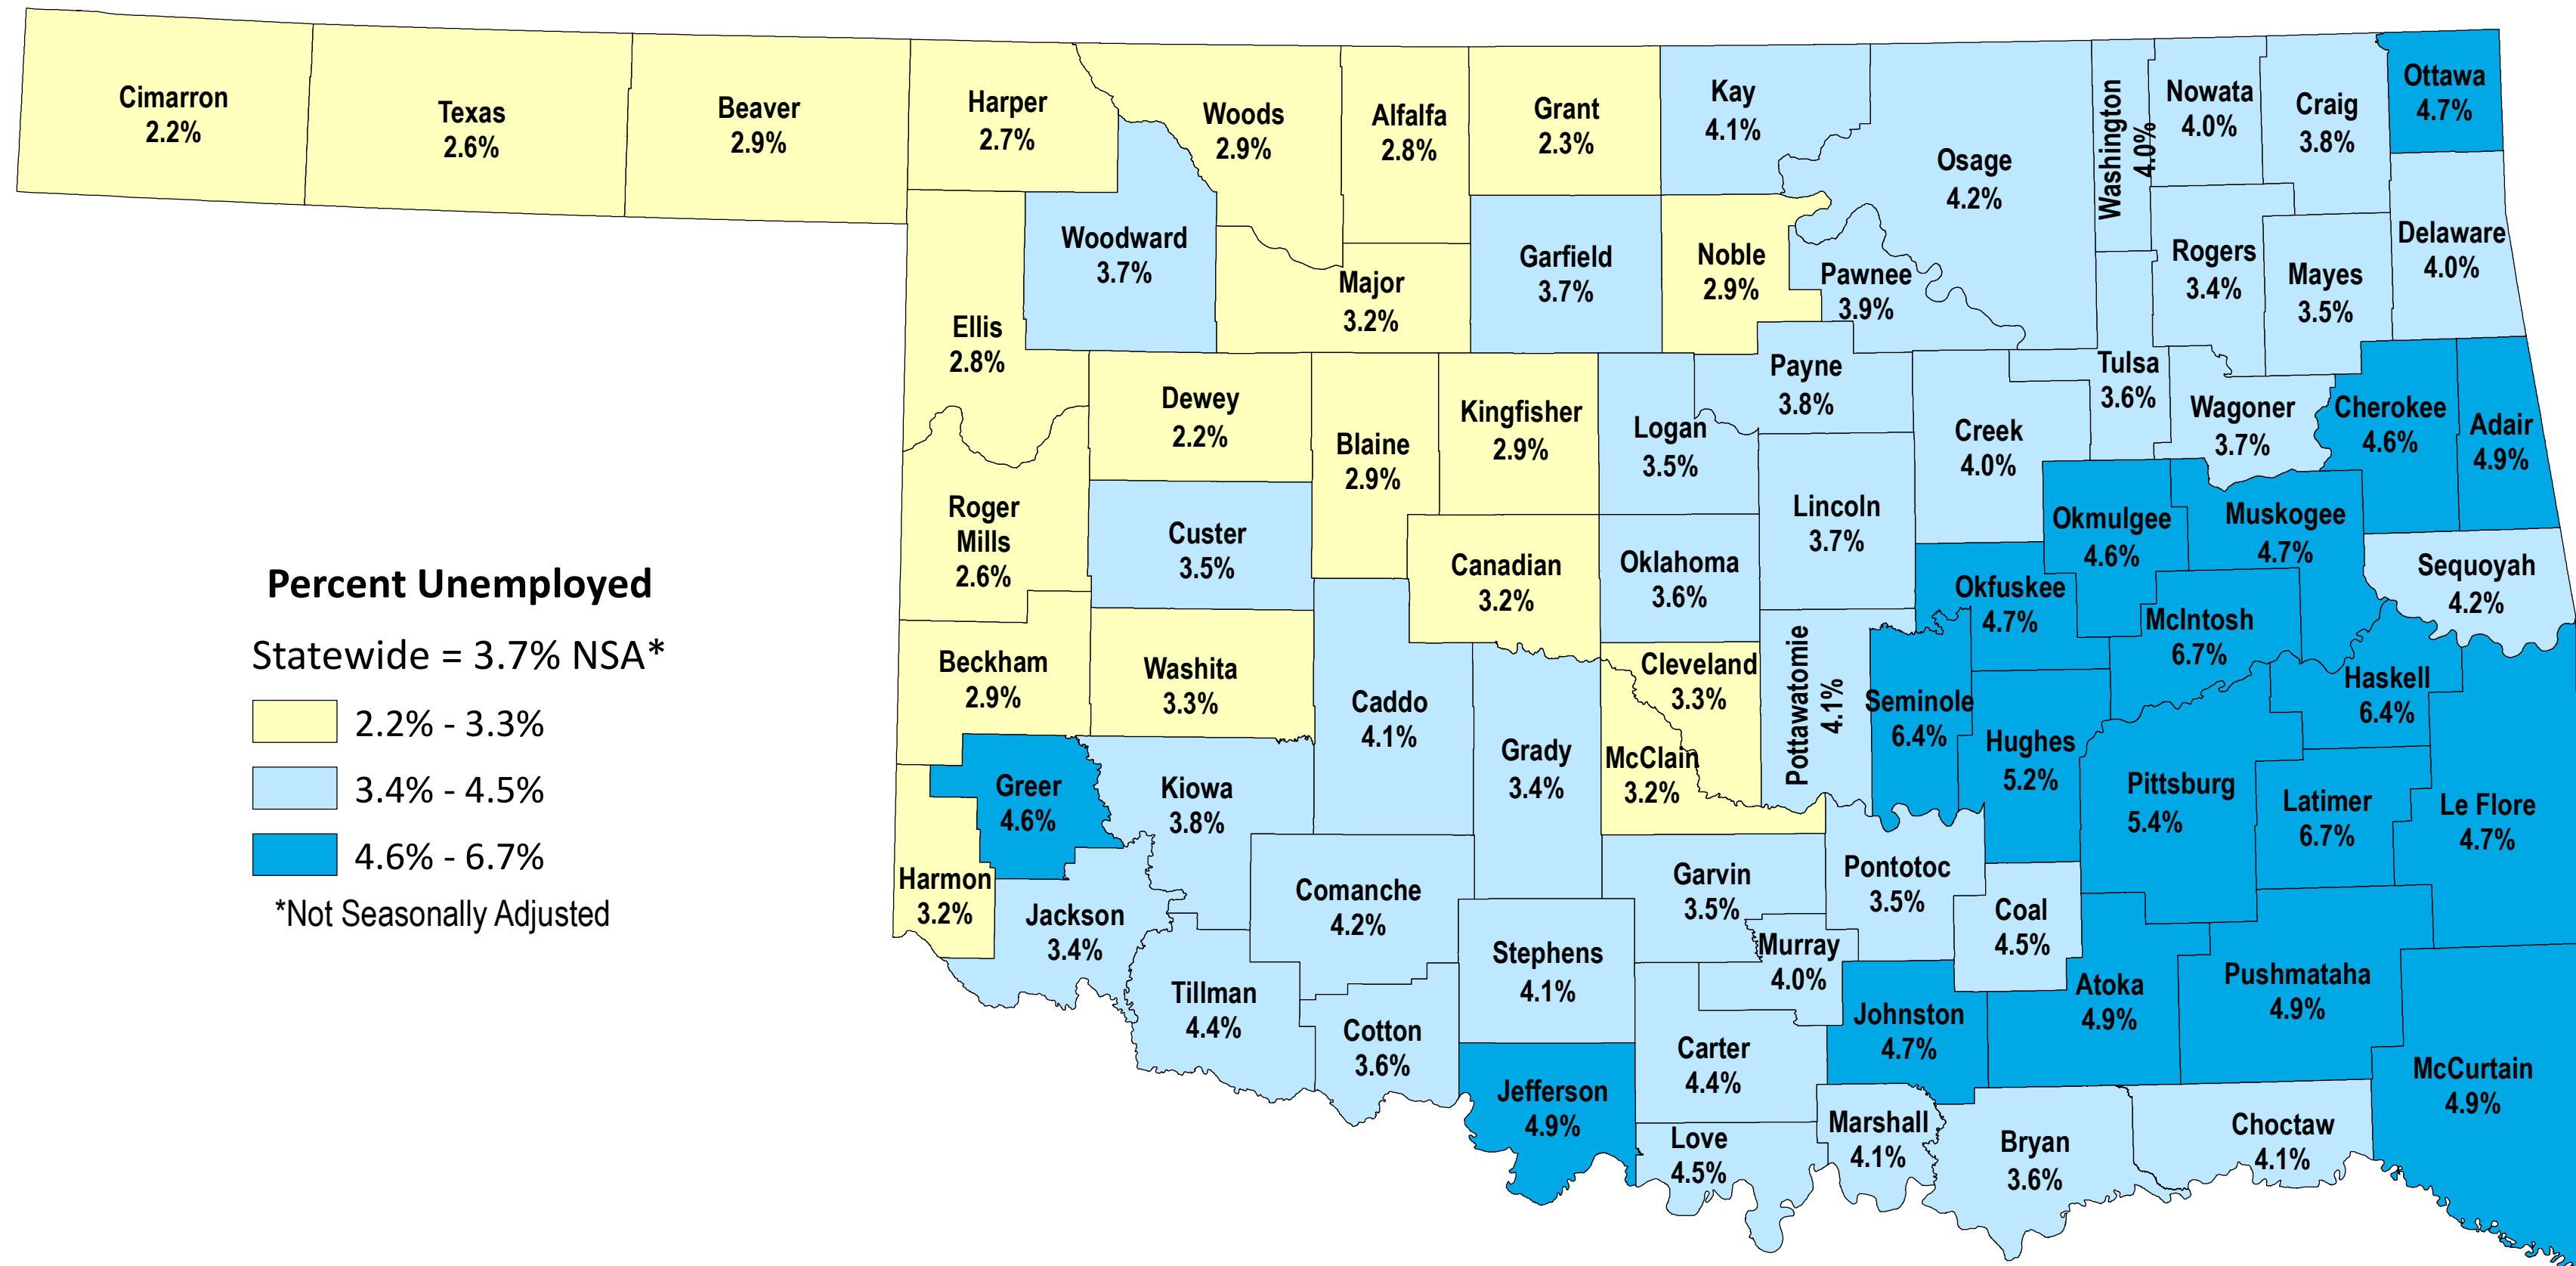

County Unemployment Rates, Not Seasonally Adjusted - July 2024

SOURCE: U.S. Department of Labor, Bureau of Labor Statistics, Local Area Unemployment Statistics (LAUS)

Rolling 12-Month Averages, August 2023 - July 2024

SOURCE: U.S. Department of Labor, Bureau of Labor Statistics, Local Area Unemployment Statistics (LAUS)

County Unemployment Rates, Over-the-Month Change

SOURCE: U.S. Department of Labor, Bureau of Labor Statistics, Local Area Unemployment Statistics (LAUS)