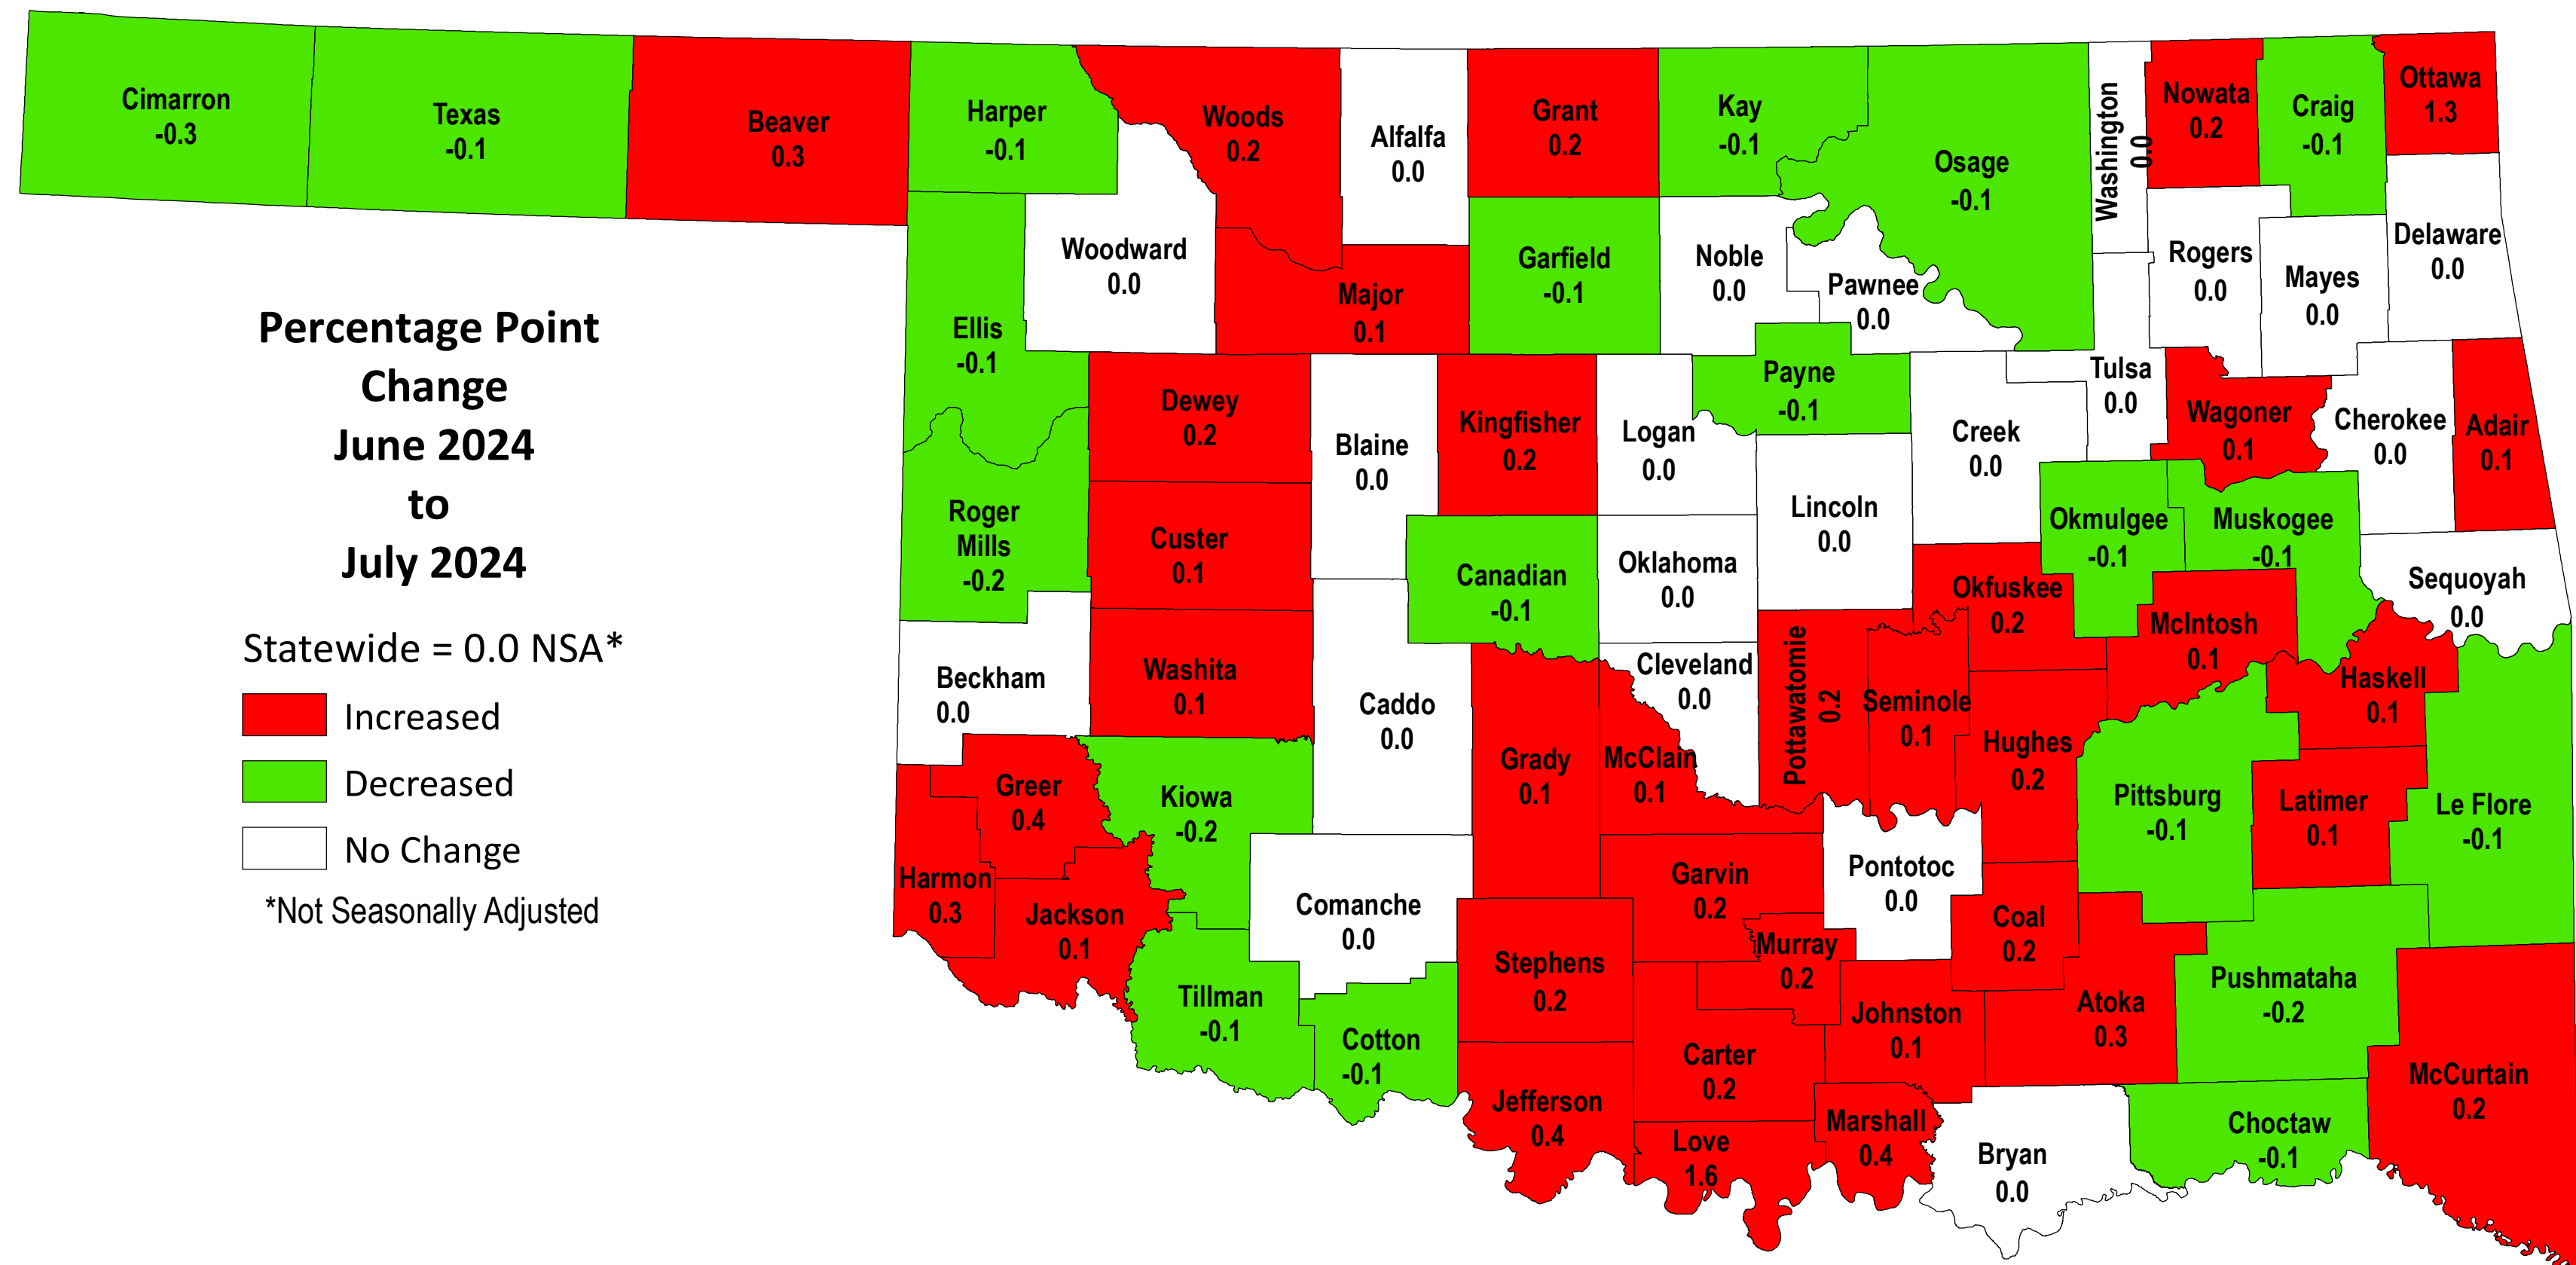

County Unemployment Rates, Not Seasonally Adjusted - July 2024

SOURCE: U.S. Department of Labor, Bureau of Labor Statistics, Local Area Unemployment Statistics (LAUS)

Rolling 12-Month Averages, August 2023 - July 2024

SOURCE: U.S. Department of Labor, Bureau of Labor Statistics, Local Area Unemployment Statistics (LAUS)

County Unemployment Rates, Over-the-Month Change

SOURCE: U.S. Department of Labor, Bureau of Labor Statistics, Local Area Unemployment Statistics (LAUS)