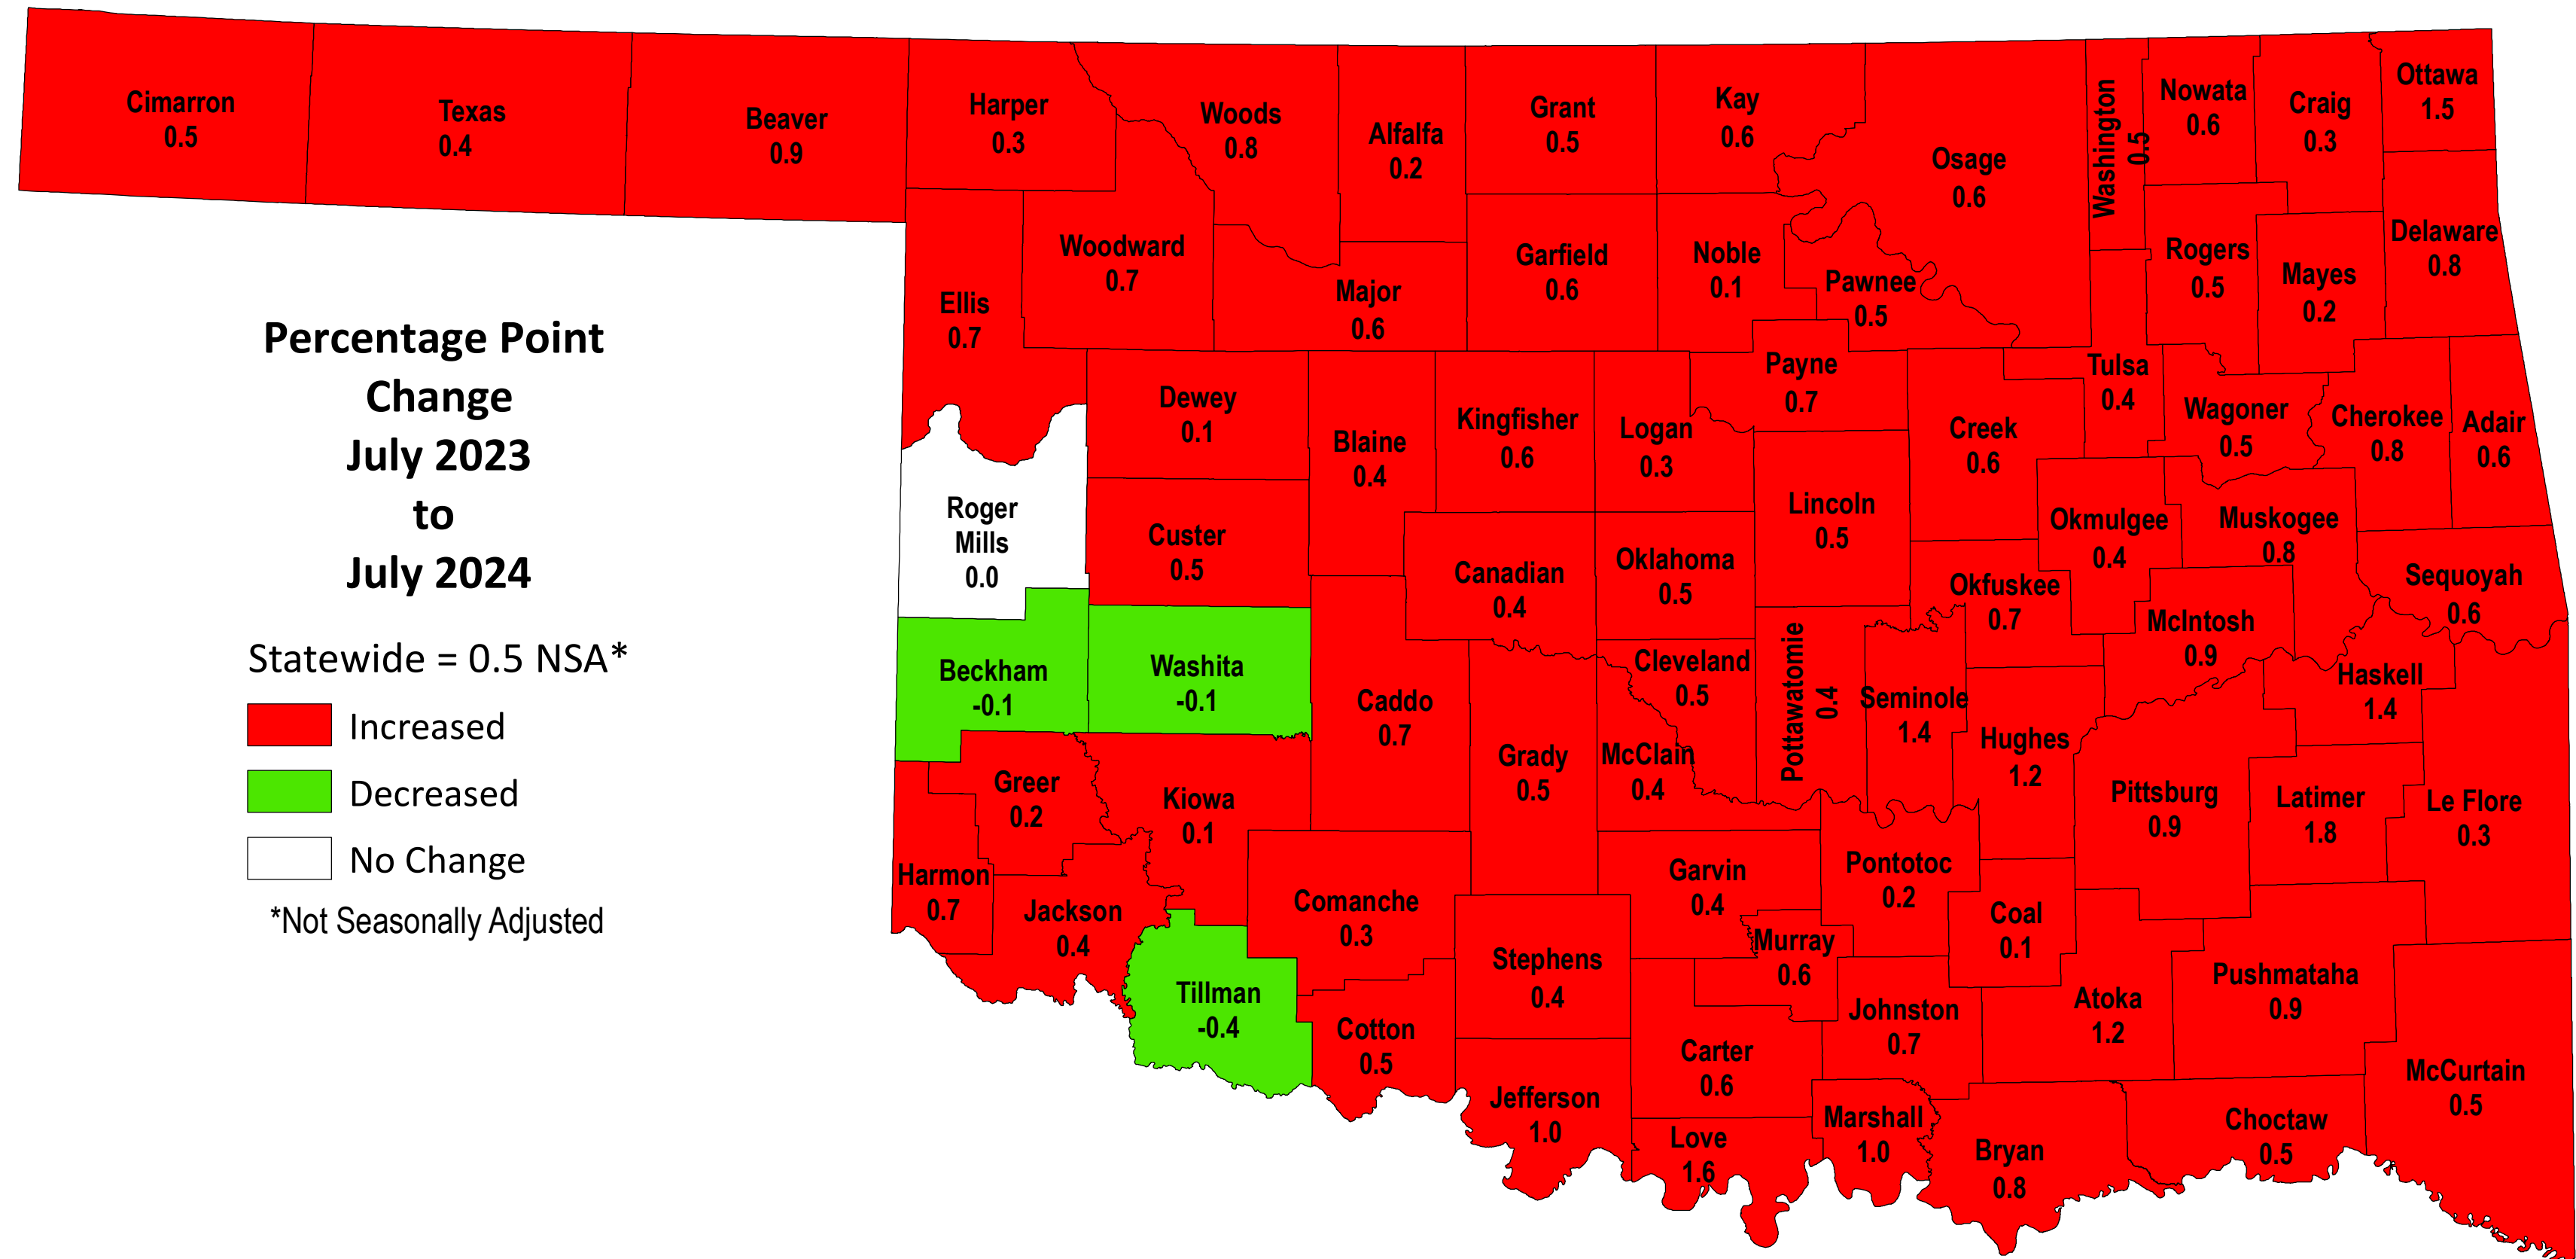

County Unemployment Rates, Over-the-Year Change

SOURCE: U.S. Department of Labor, Bureau of Labor Statistics, Local Area Unemployment Statistics (LAUS)