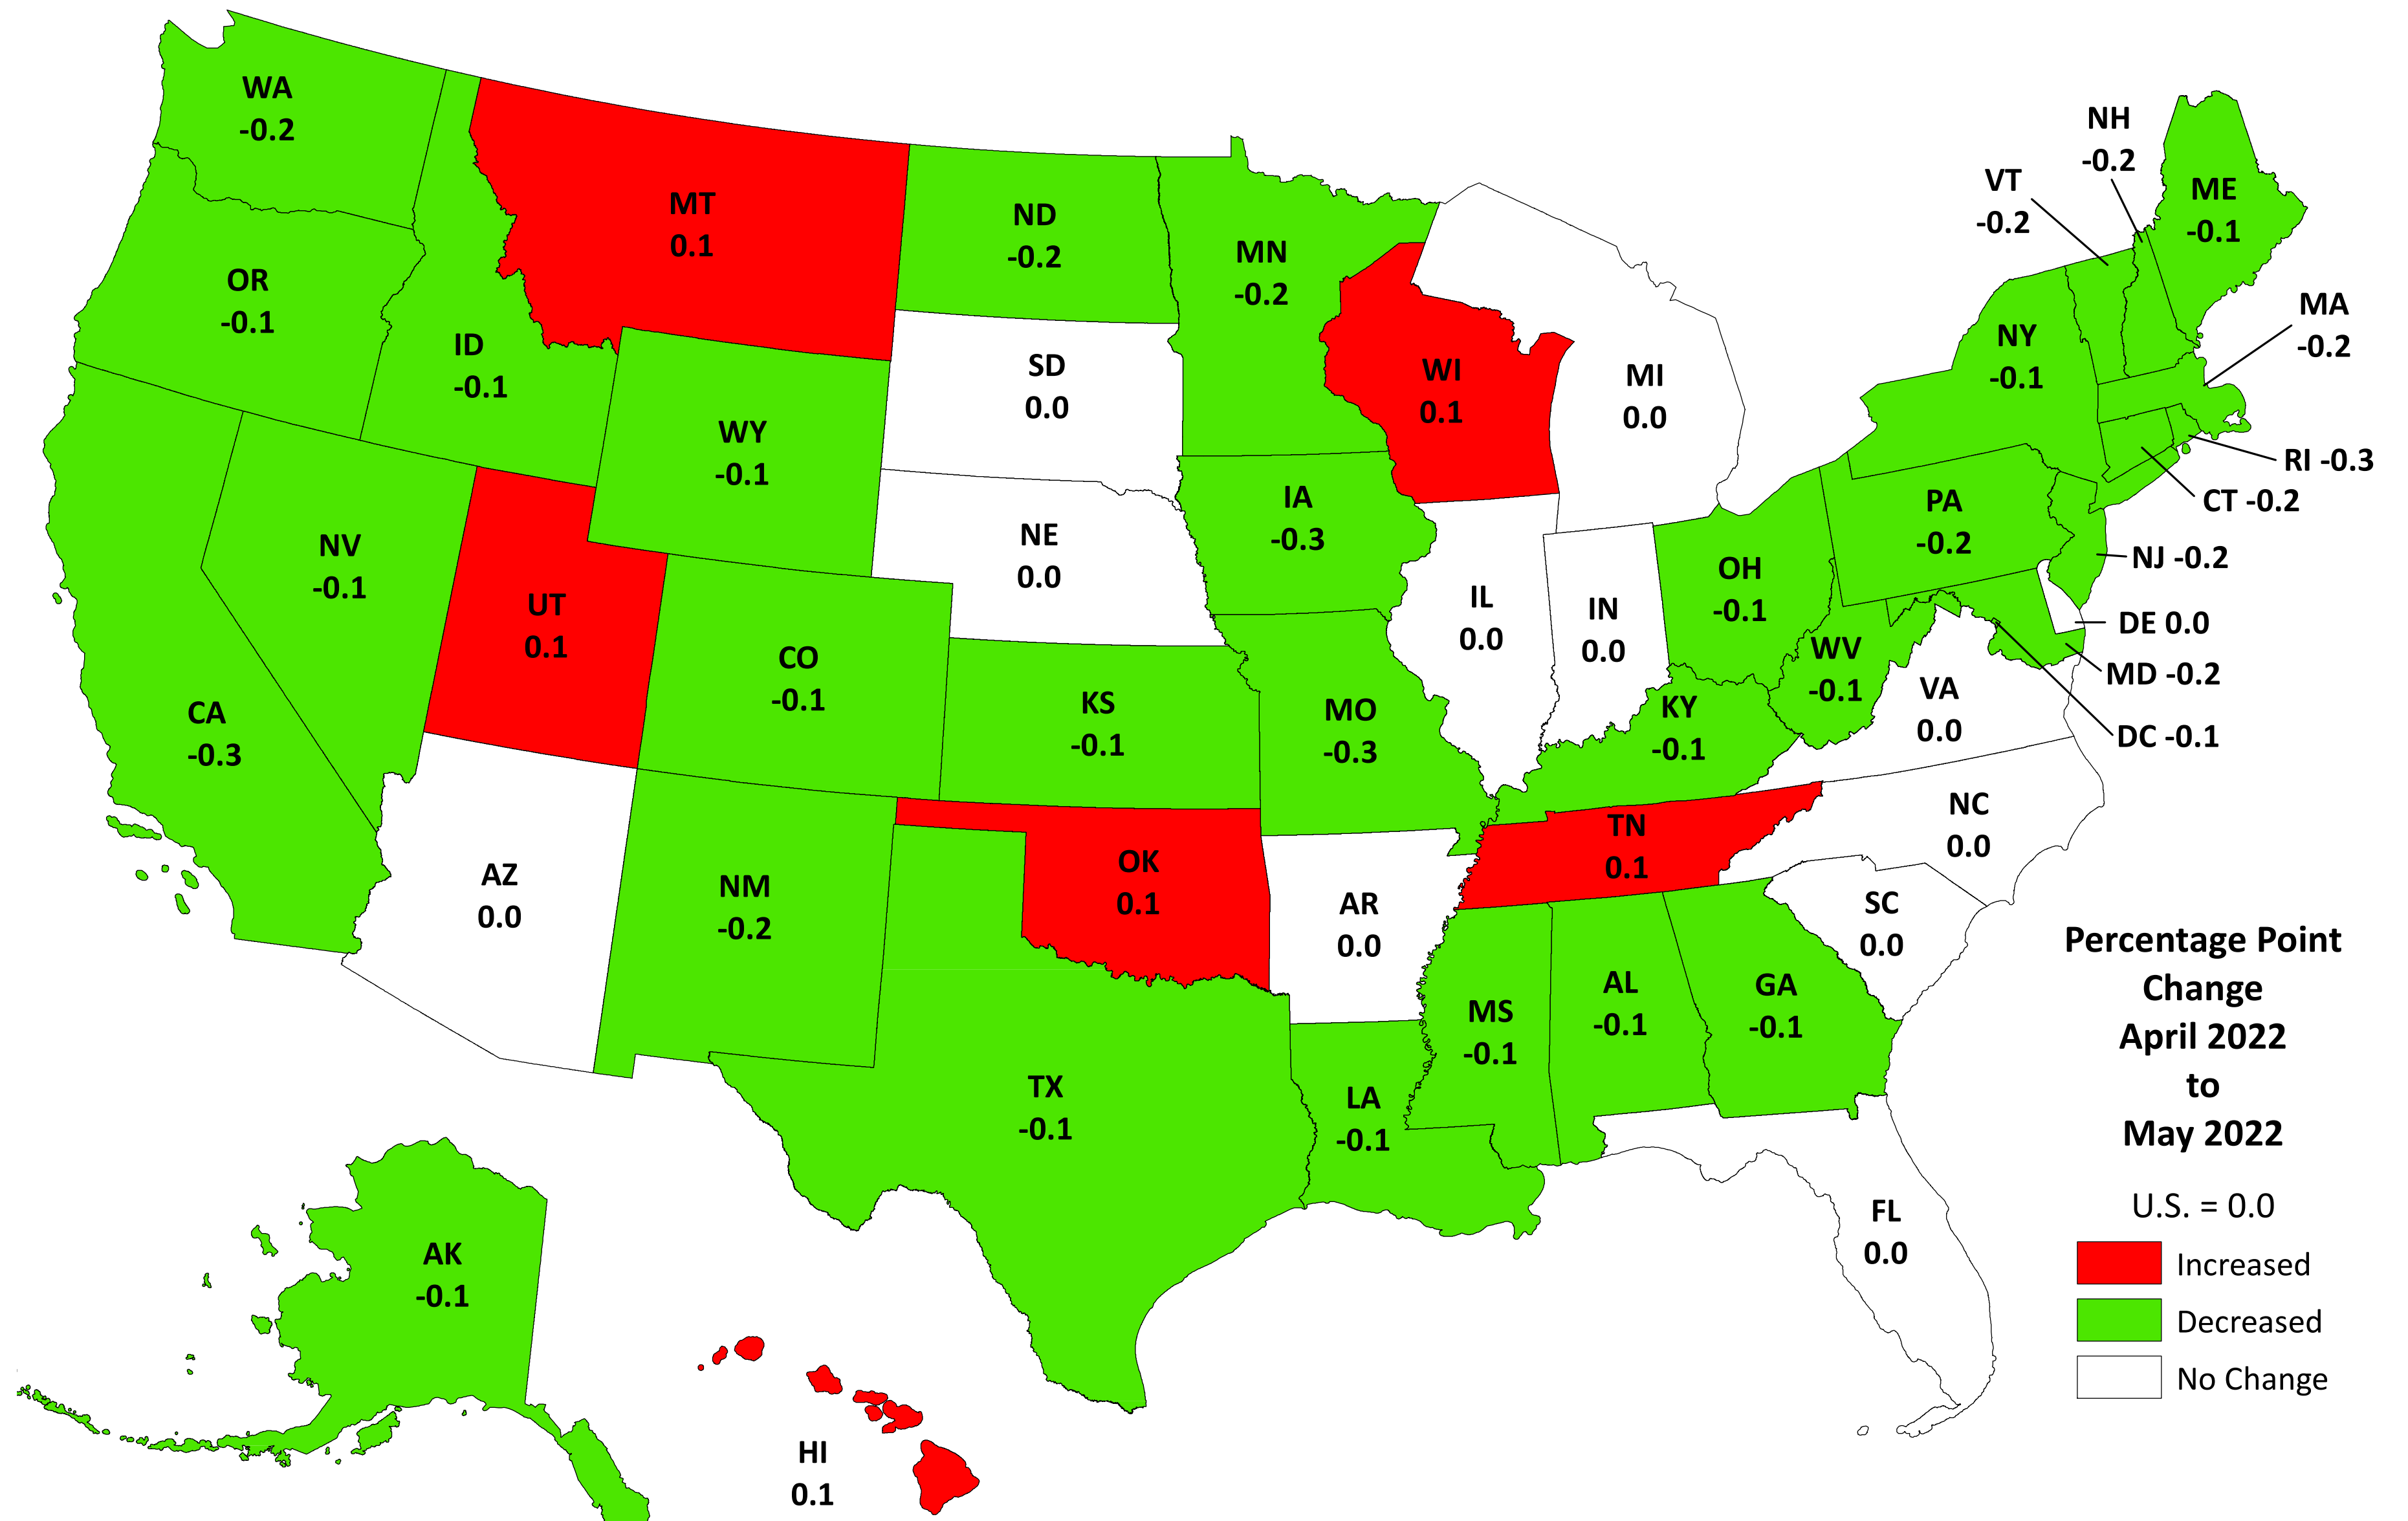

State Unemployment Rates, Over-the-Month Change

Percentage Point Change
April 2022
to
May 2022

U.S. = 0.0

- Increased
- Decreased
- No Change

SOURCE: U.S. Department of Labor, Bureau of Labor Statistics, Local Area Unemployment Statistics