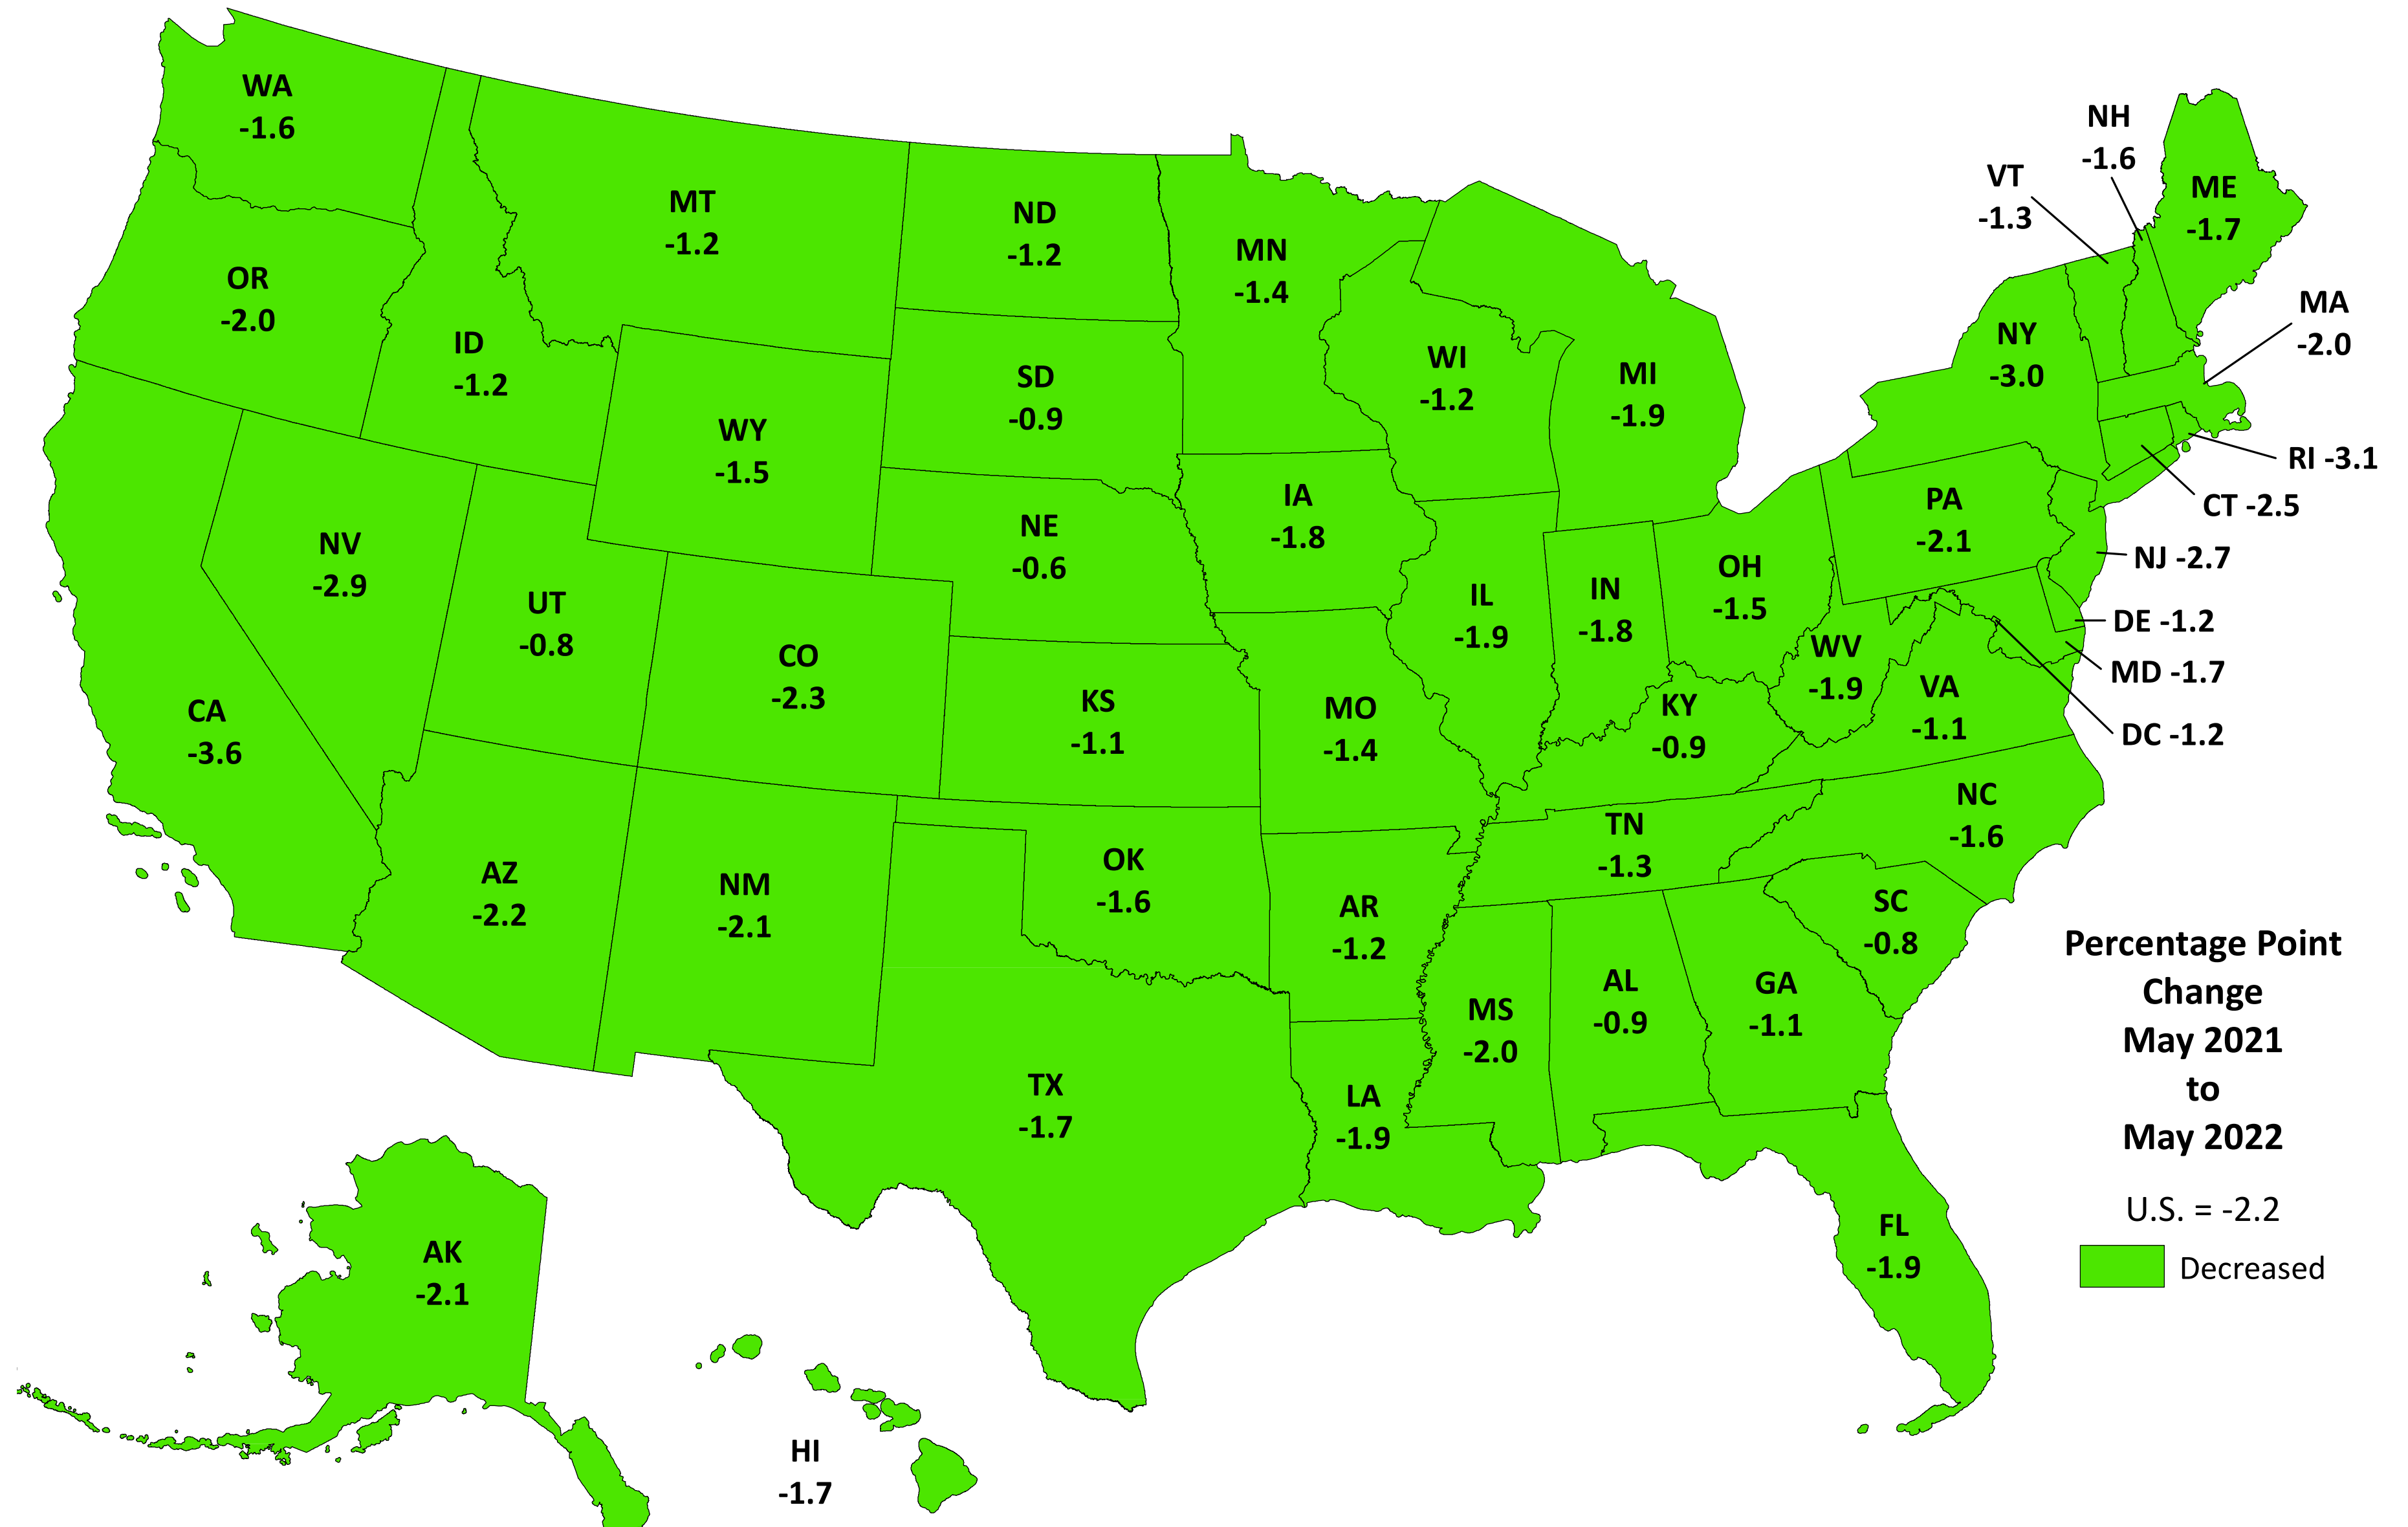

State Unemployment Rates, Over-the-Year Change

SOURCE: U.S. Department of Labor, Bureau of Labor Statistics, Local Area Unemployment Statistics