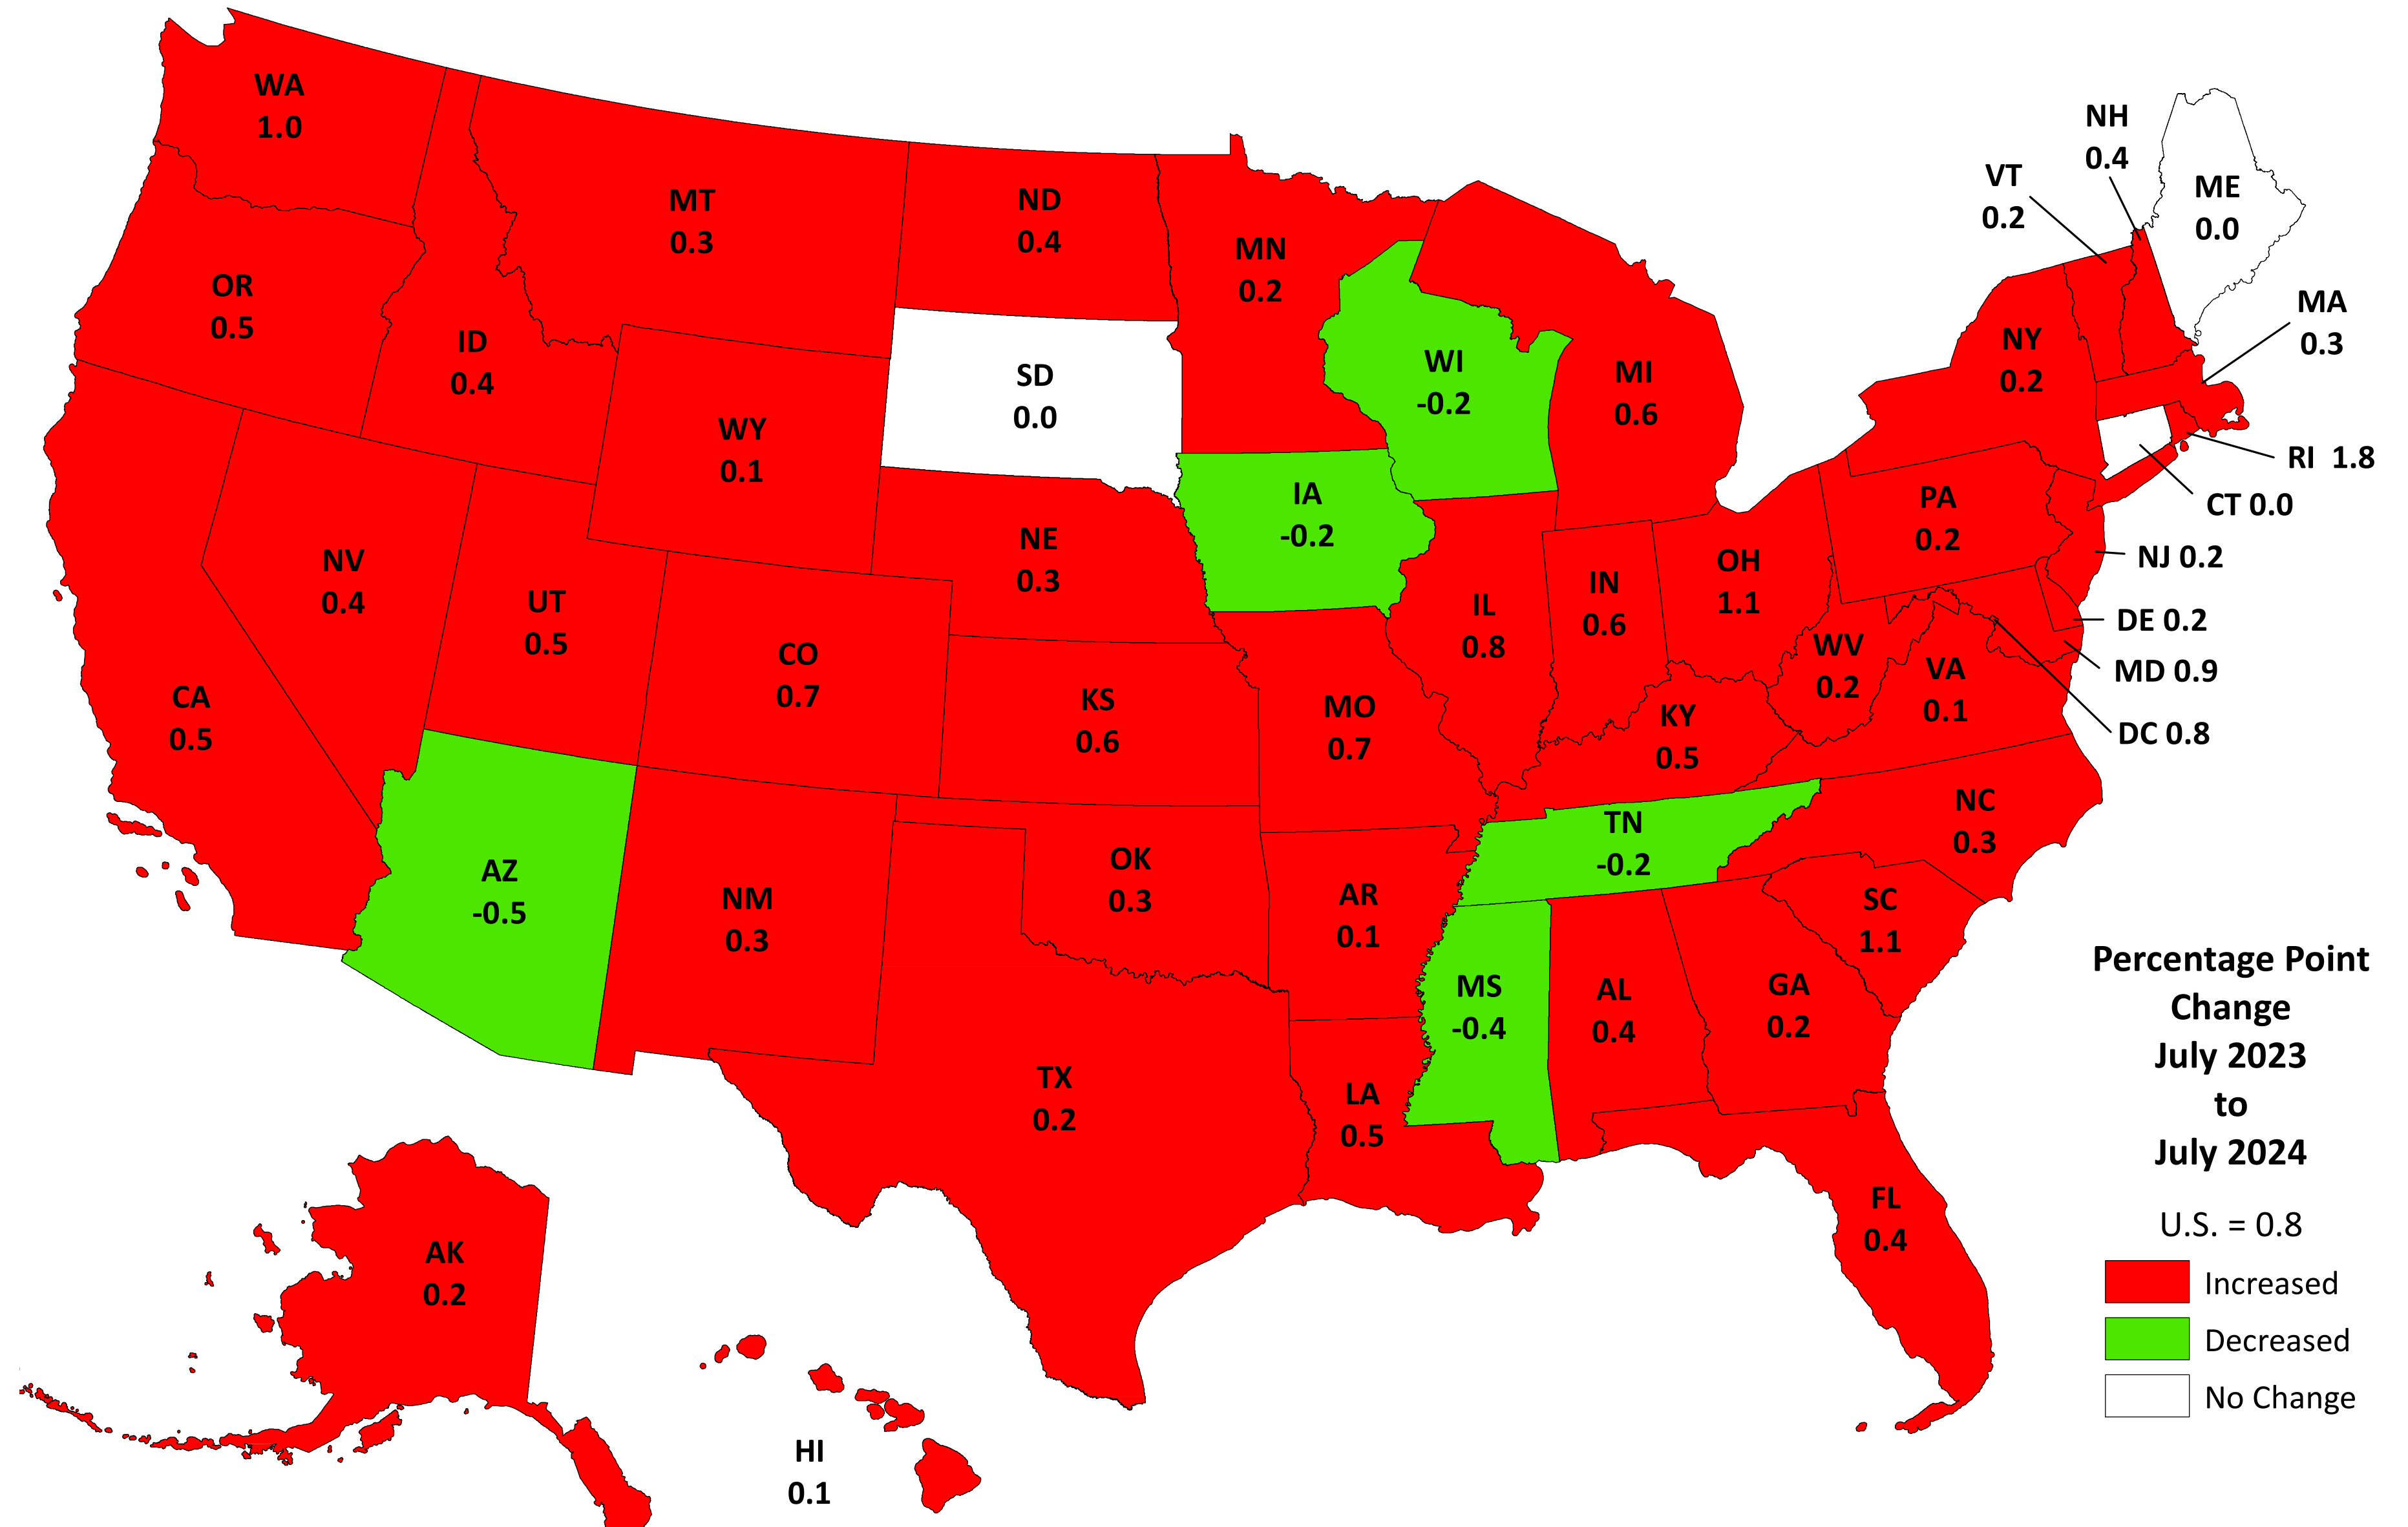

State Unemployment Rates, Seasonally Adjusted - July 2024

SOURCE: U.S. Department of Labor, Bureau of Labor Statistics, Local Area Unemployment Statistics

Rolling 12-Month Average, August 2023 to July 2024

SOURCE: U.S. Department of Labor, Bureau of Labor Statistics, Local Area Unemployment Statistics

State Unemployment Rates, Over-the-Month Change

Percentage Point Change
June 2024
to
July 2024
U.S. = 0.2

- Increased
- Decreased
- No Change

SOURCE: U.S. Department of Labor, Bureau of Labor Statistics, Local Area Unemployment Statistics

State Unemployment Rates, Over-the-Year Change

SOURCE: U.S. Department of Labor, Bureau of Labor Statistics, Local Area Unemployment Statistics