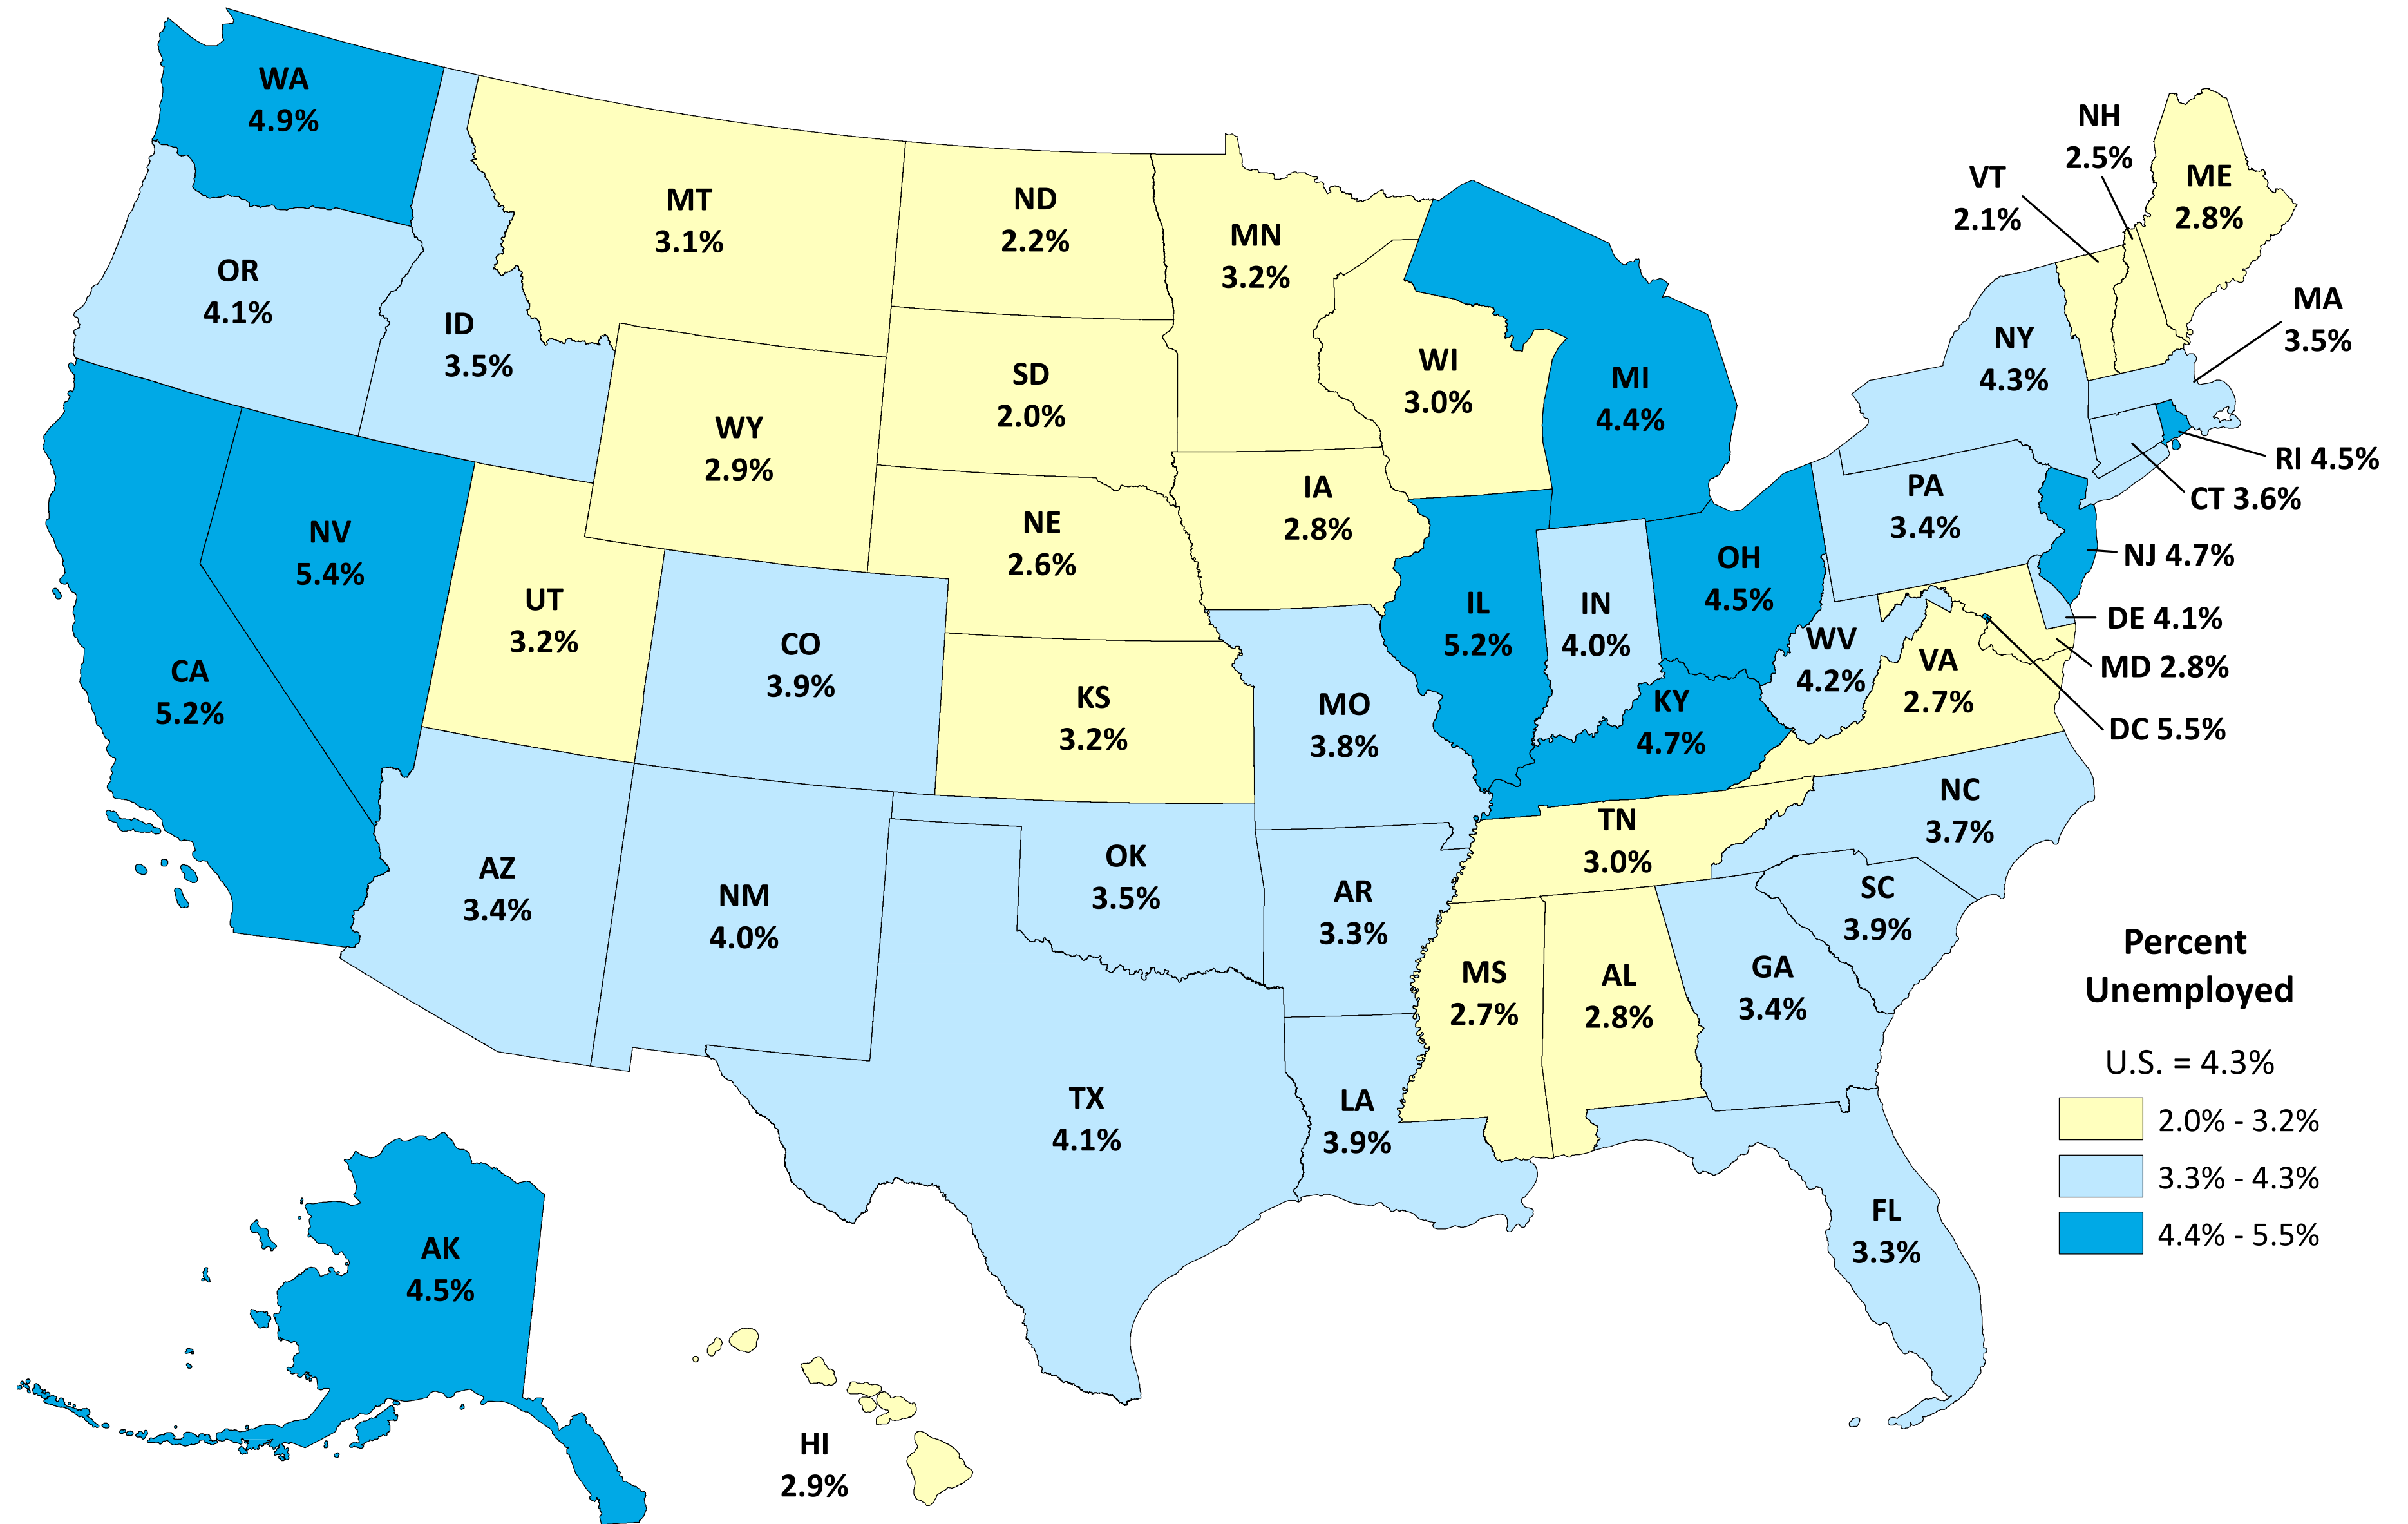

State Unemployment Rates, Seasonally Adjusted - July 2024

SOURCE: U.S. Department of Labor, Bureau of Labor Statistics, Local Area Unemployment Statistics

Rolling 12-Month Average, August 2023 to July 2024

SOURCE: U.S. Department of Labor, Bureau of Labor Statistics, Local Area Unemployment Statistics

State Unemployment Rates, Over-the-Month Change

Percentage Point Change
June 2024
to
July 2024
U.S. = 0.2