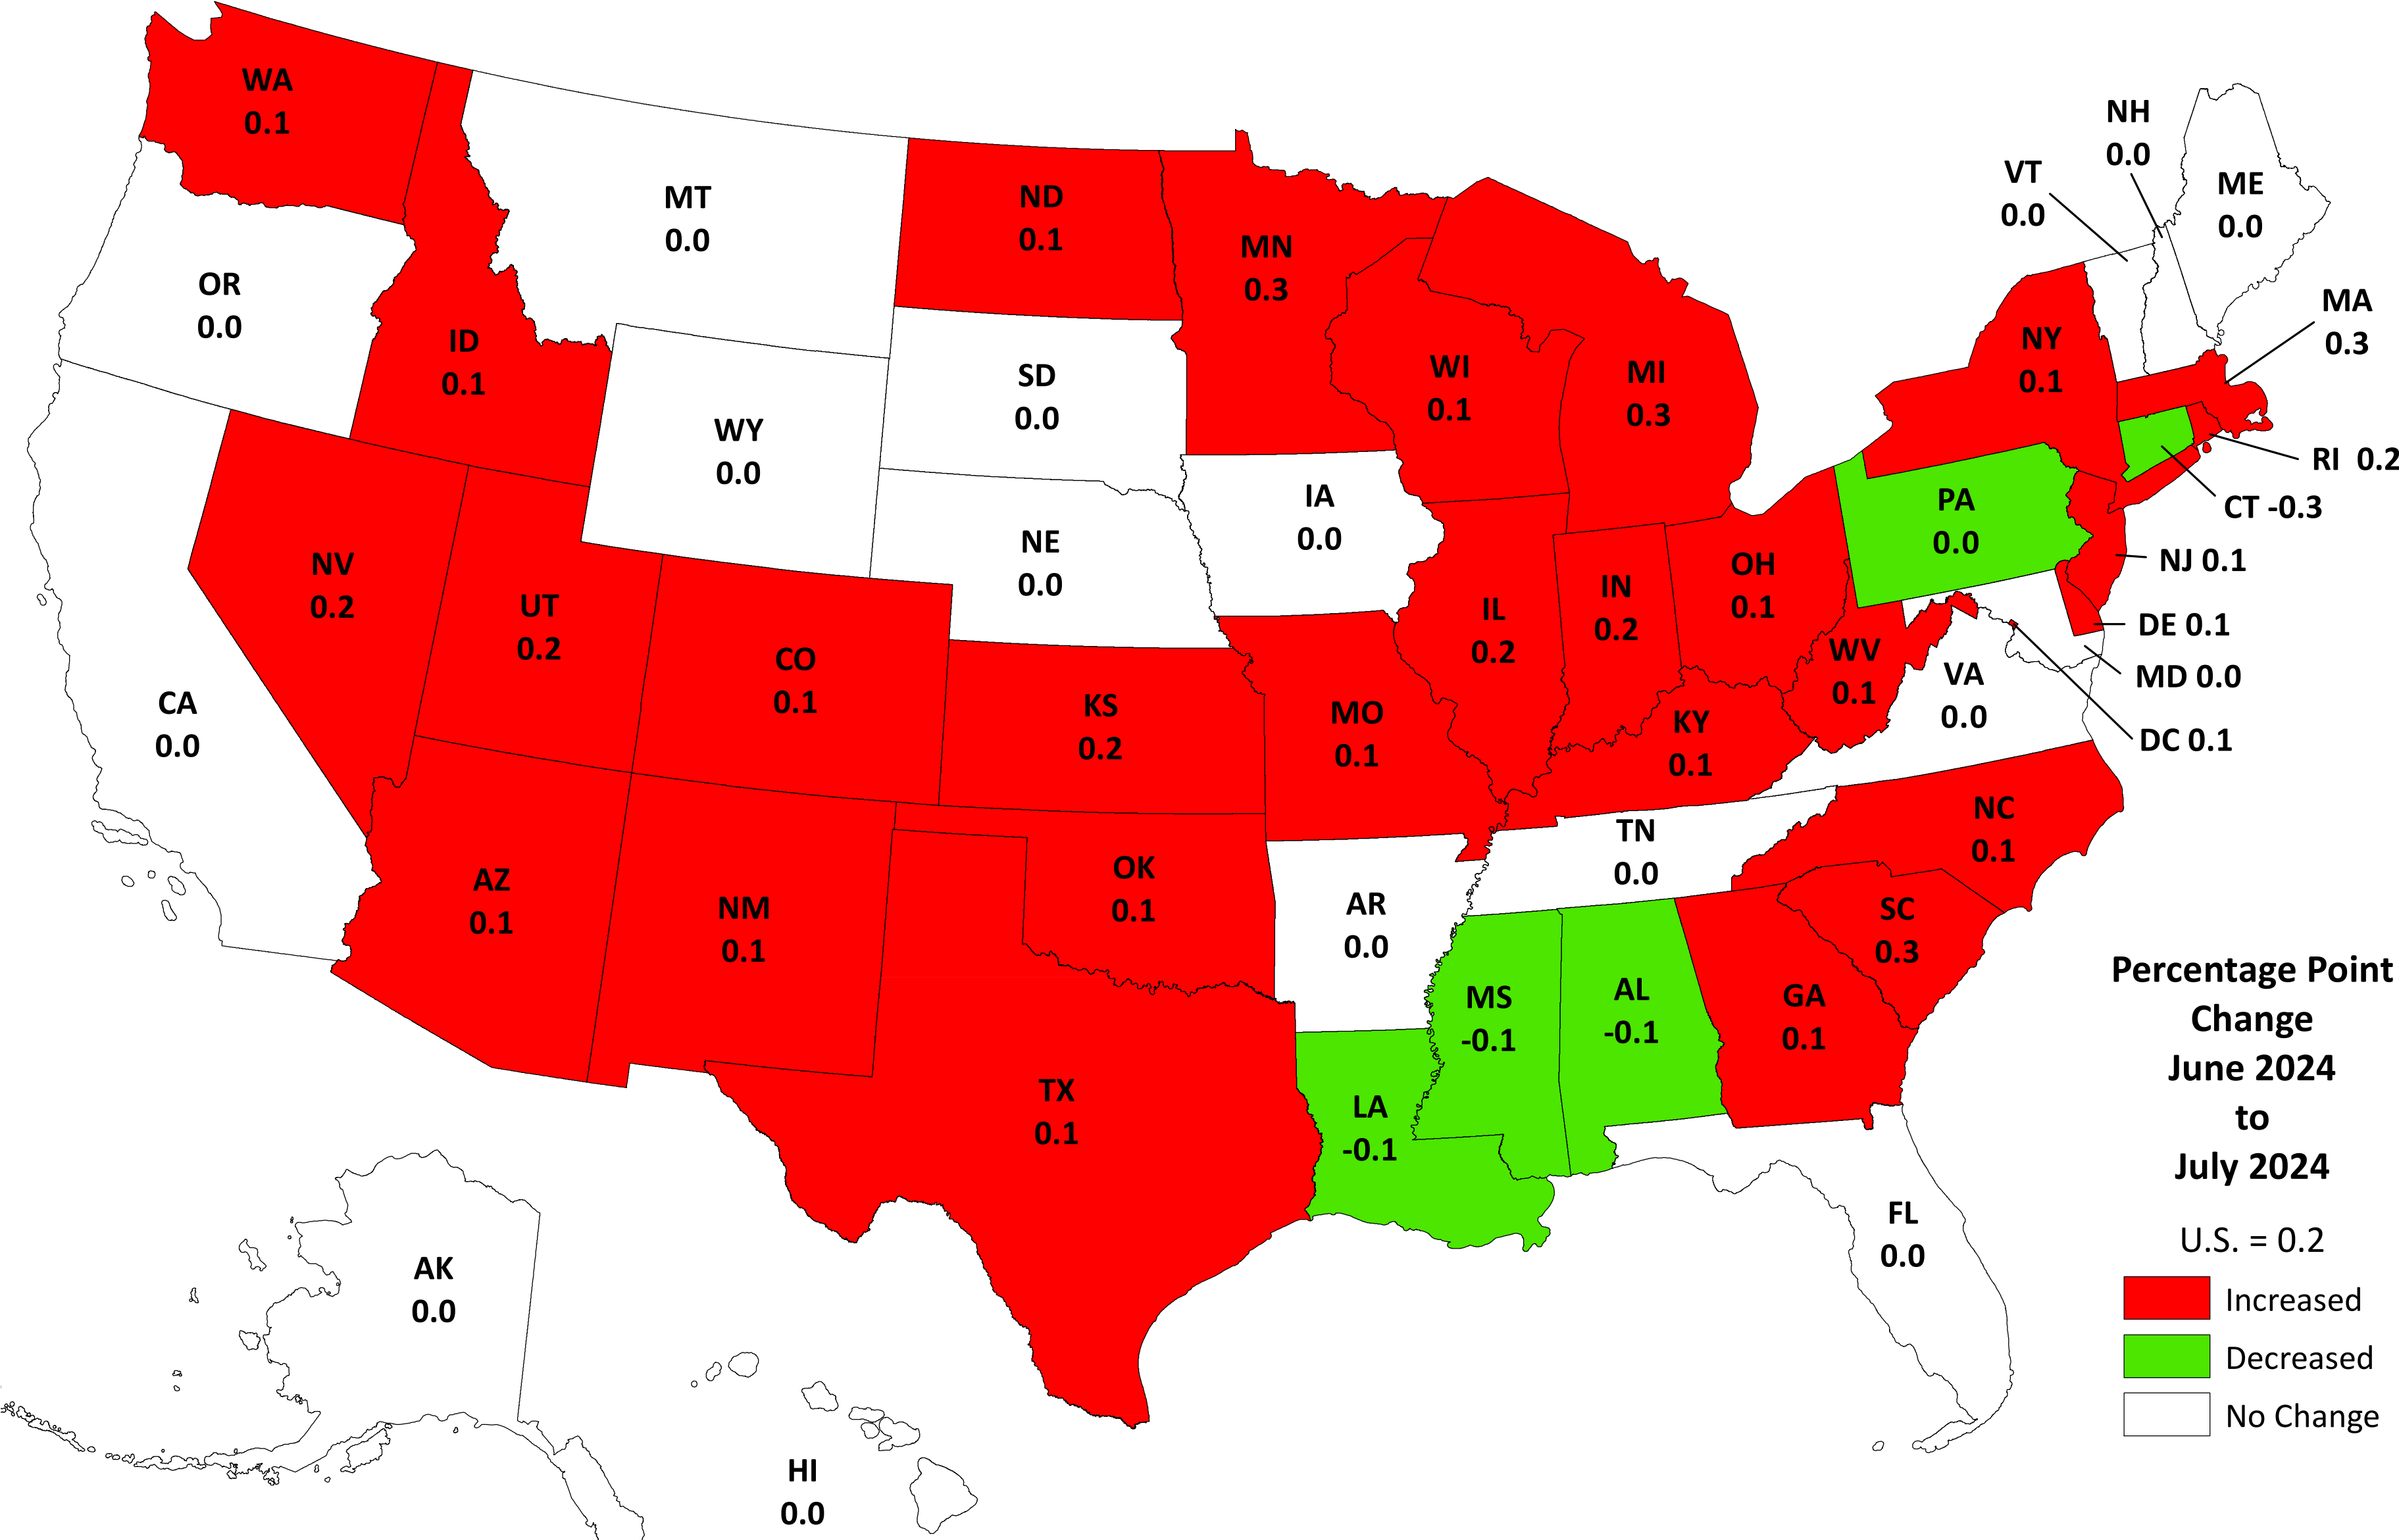

State Unemployment Rates, Seasonally Adjusted - July 2024

SOURCE: U.S. Department of Labor, Bureau of Labor Statistics, Local Area Unemployment Statistics

Rolling 12-Month Average, August 2023 to July 2024

SOURCE: U.S. Department of Labor, Bureau of Labor Statistics, Local Area Unemployment Statistics

State Unemployment Rates, Over-the-Month Change

Percentage Point Change
June 2024
to
July 2024
U.S. = 0.2

- Increased
- Decreased
- No Change

SOURCE: U.S. Department of Labor, Bureau of Labor Statistics, Local Area Unemployment Statistics

State Unemployment Rates, Over-the-Year Change

SOURCE: U.S. Department of Labor, Bureau of Labor Statistics, Local Area Unemployment Statistics