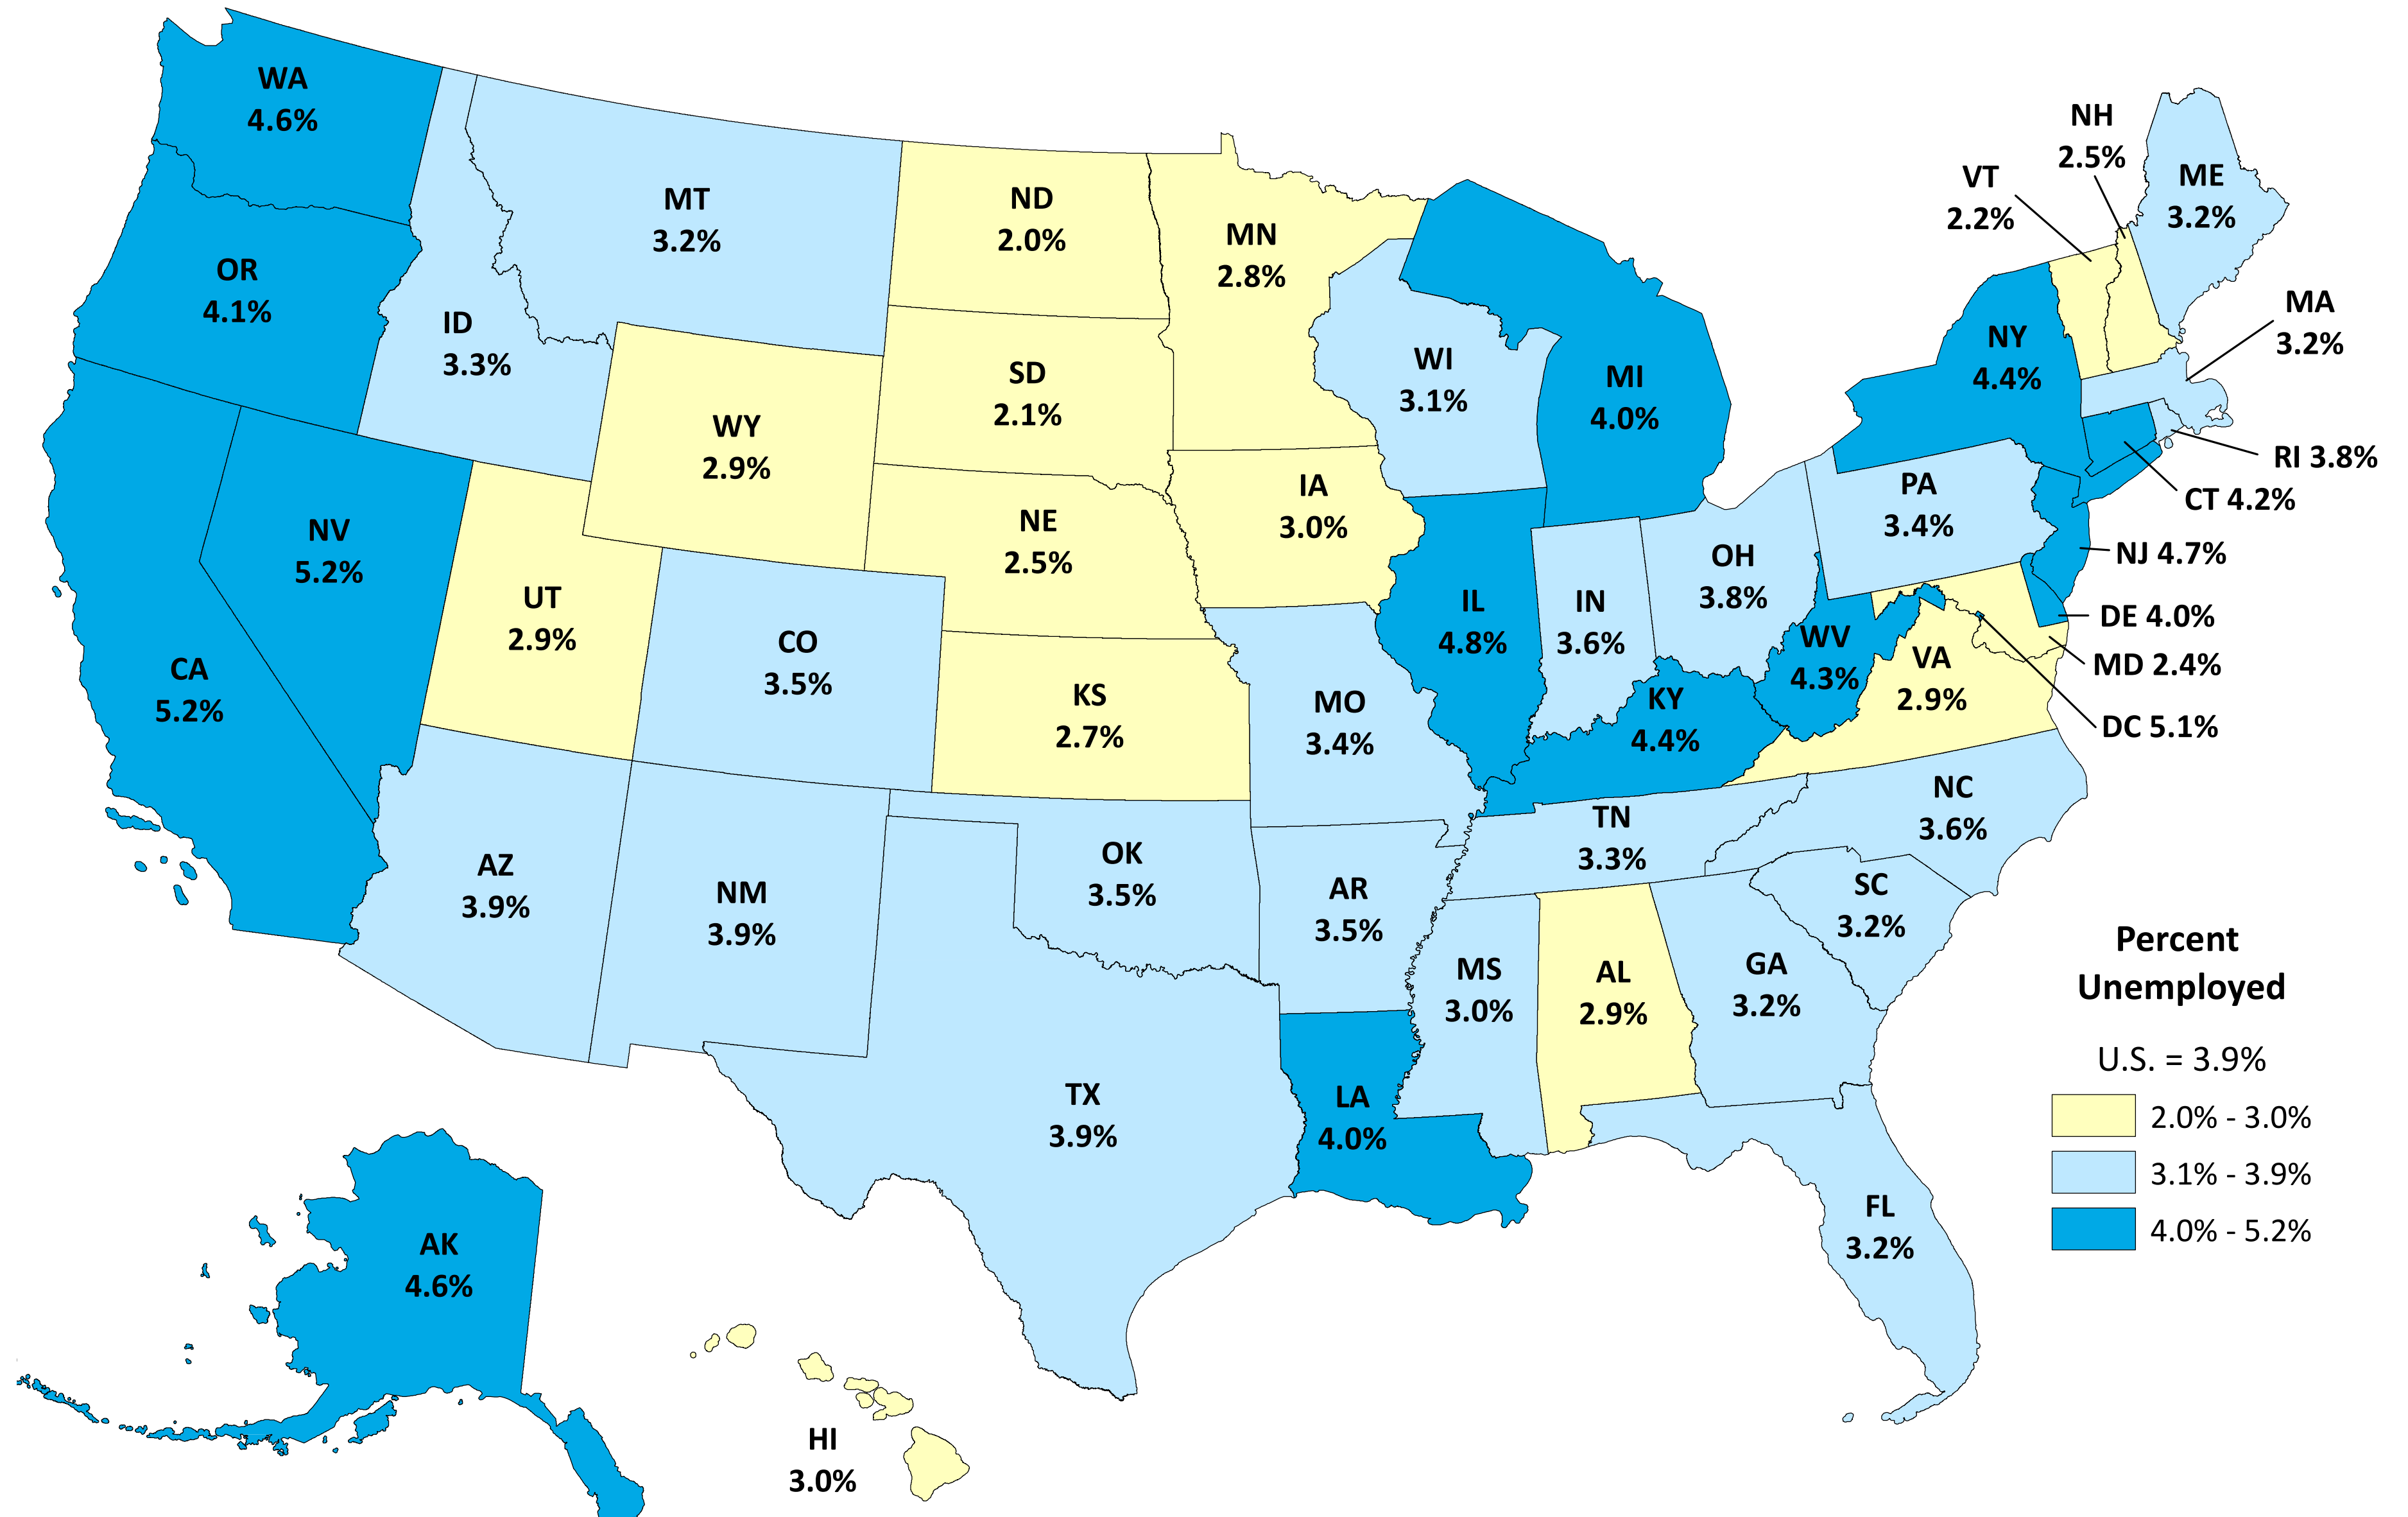

State Unemployment Rates, Seasonally Adjusted - July 2024

SOURCE: U.S. Department of Labor, Bureau of Labor Statistics, Local Area Unemployment Statistics

Rolling 12-Month Average, August 2023 to July 2024

SOURCE: U.S. Department of Labor, Bureau of Labor Statistics, Local Area Unemployment Statistics

State Unemployment Rates, Over-the-Month Change

Percentage Point Change
June 2024
to
July 2024
U.S. = 0.2