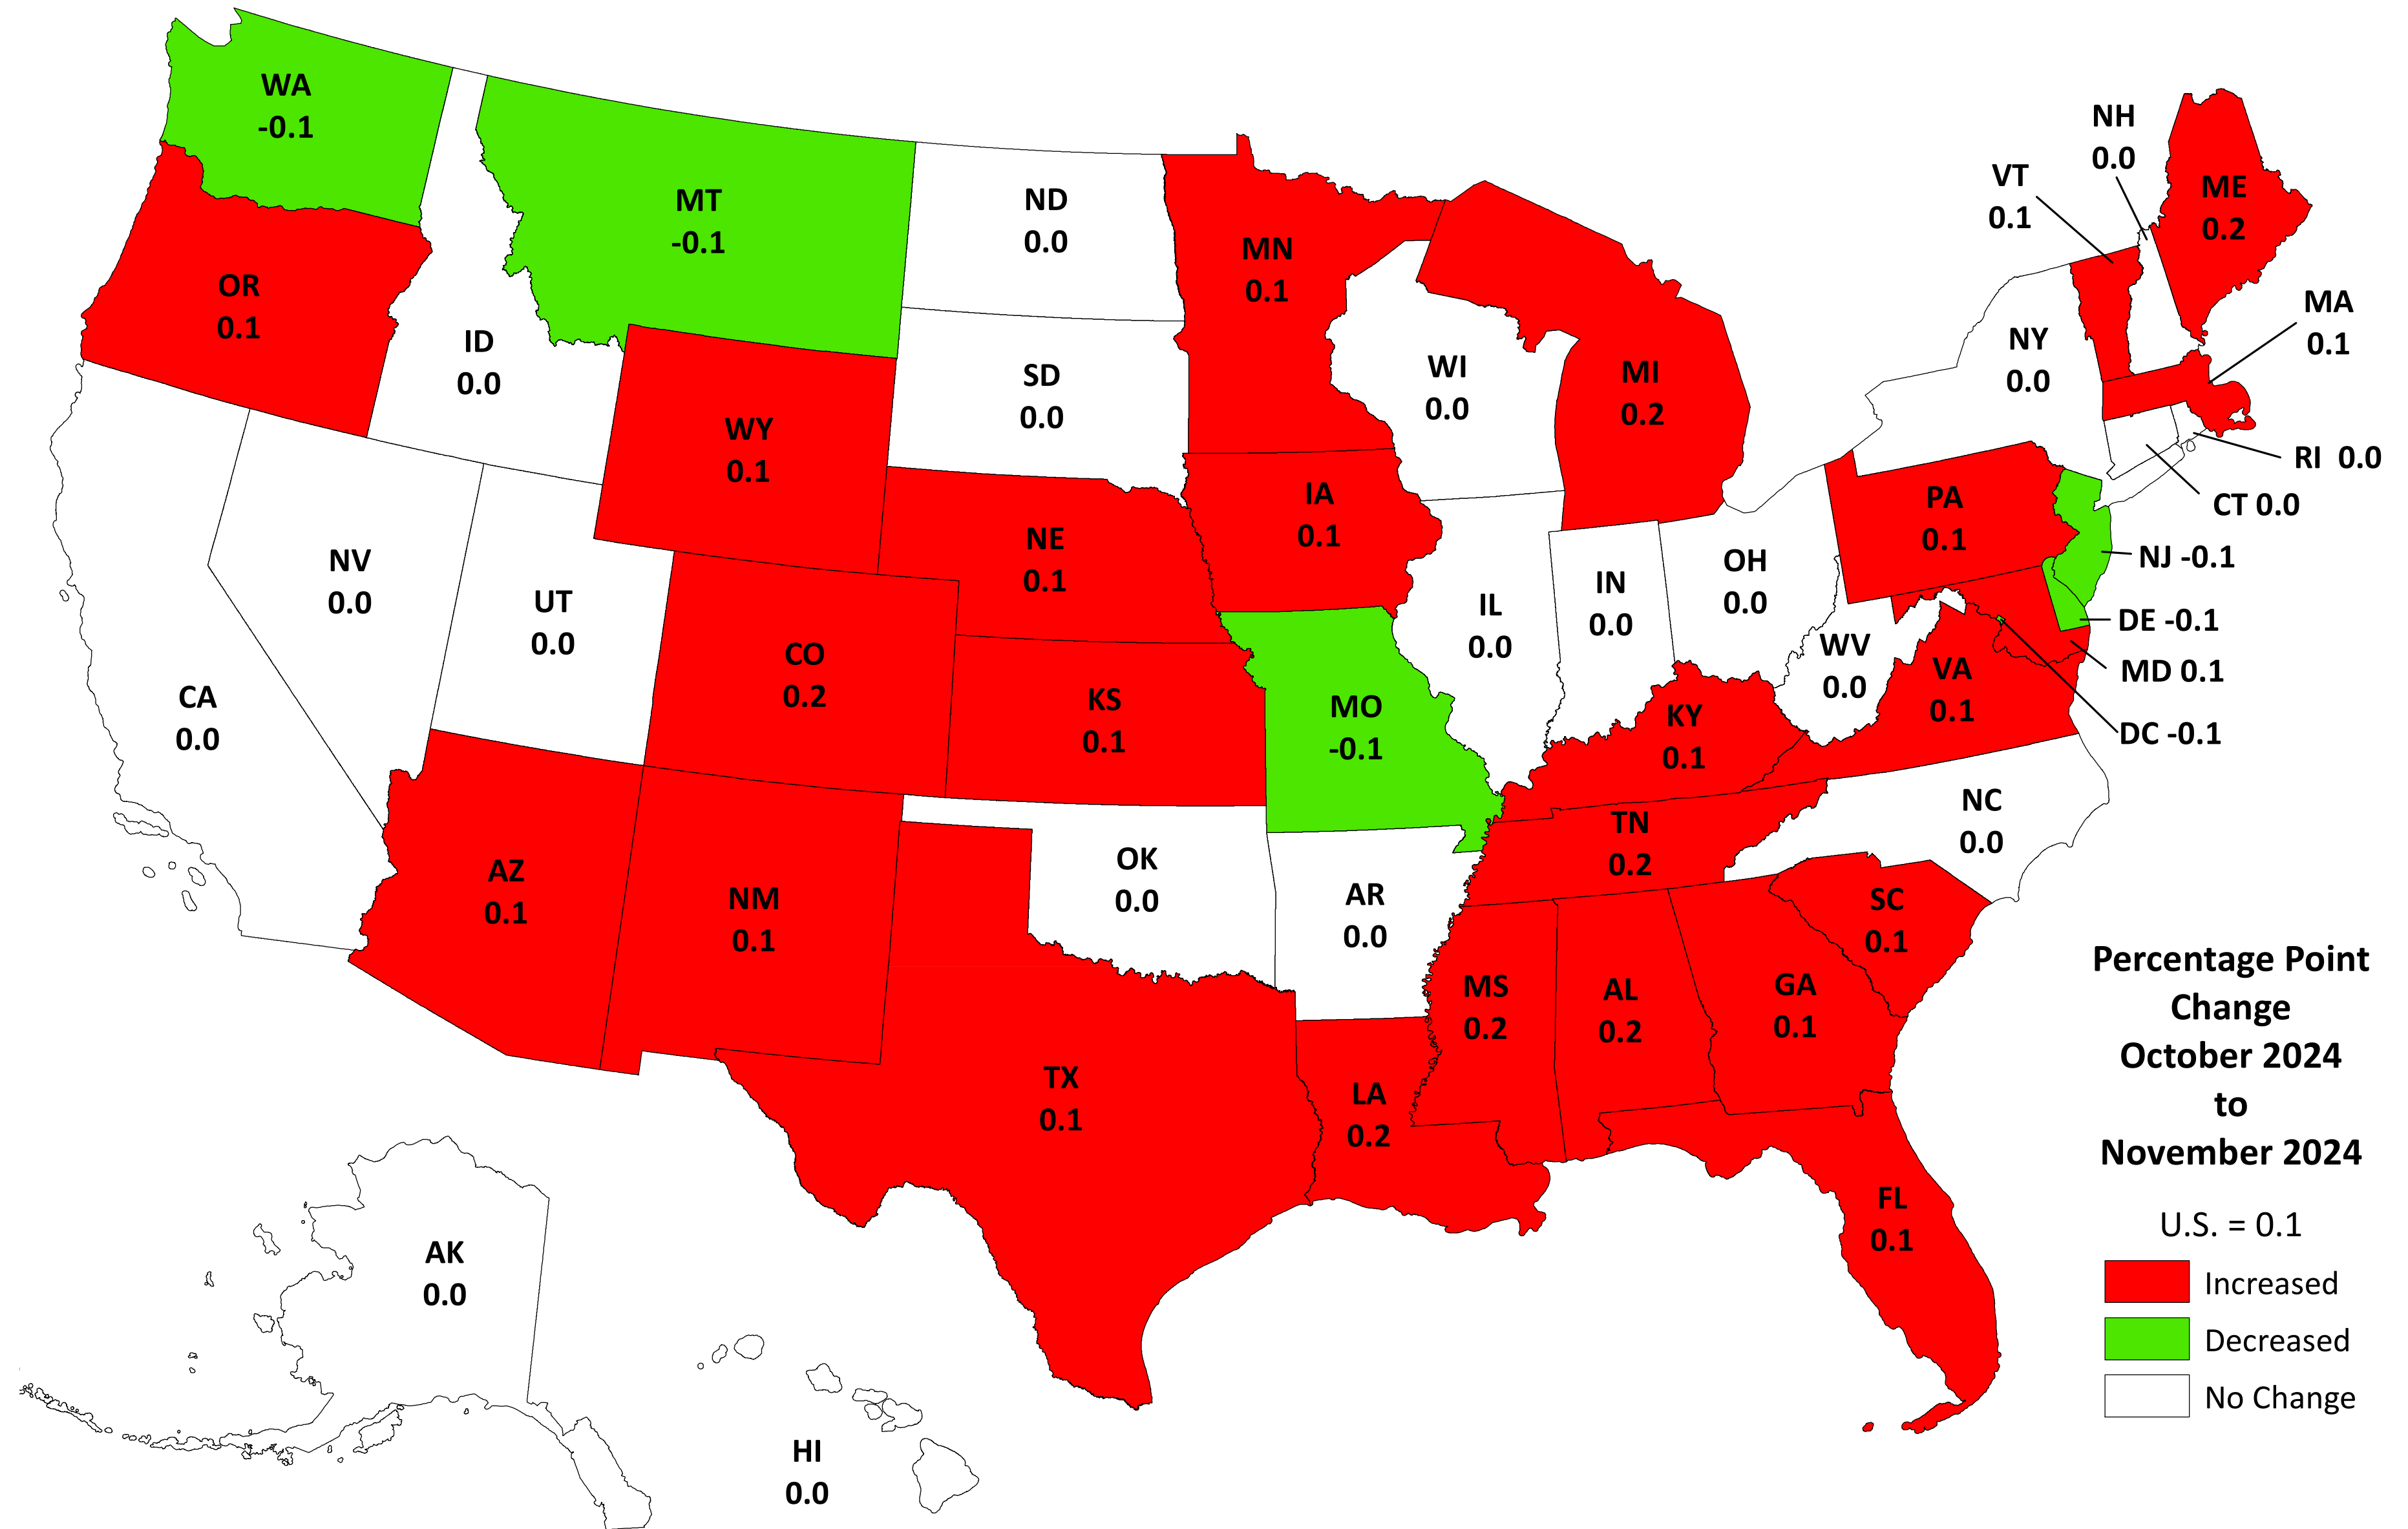

State Unemployment Rates, Seasonally Adjusted - November 2024

SOURCE: U.S. Department of Labor, Bureau of Labor Statistics, Local Area Unemployment Statistics

Rolling 12-Month Average, December 2023 to November 2024

SOURCE: U.S. Department of Labor, Bureau of Labor Statistics, Local Area Unemployment Statistics

State Unemployment Rates, Over-the-Month Change

Percentage Point Change
October 2024
to
November 2024

U.S. = 0.1