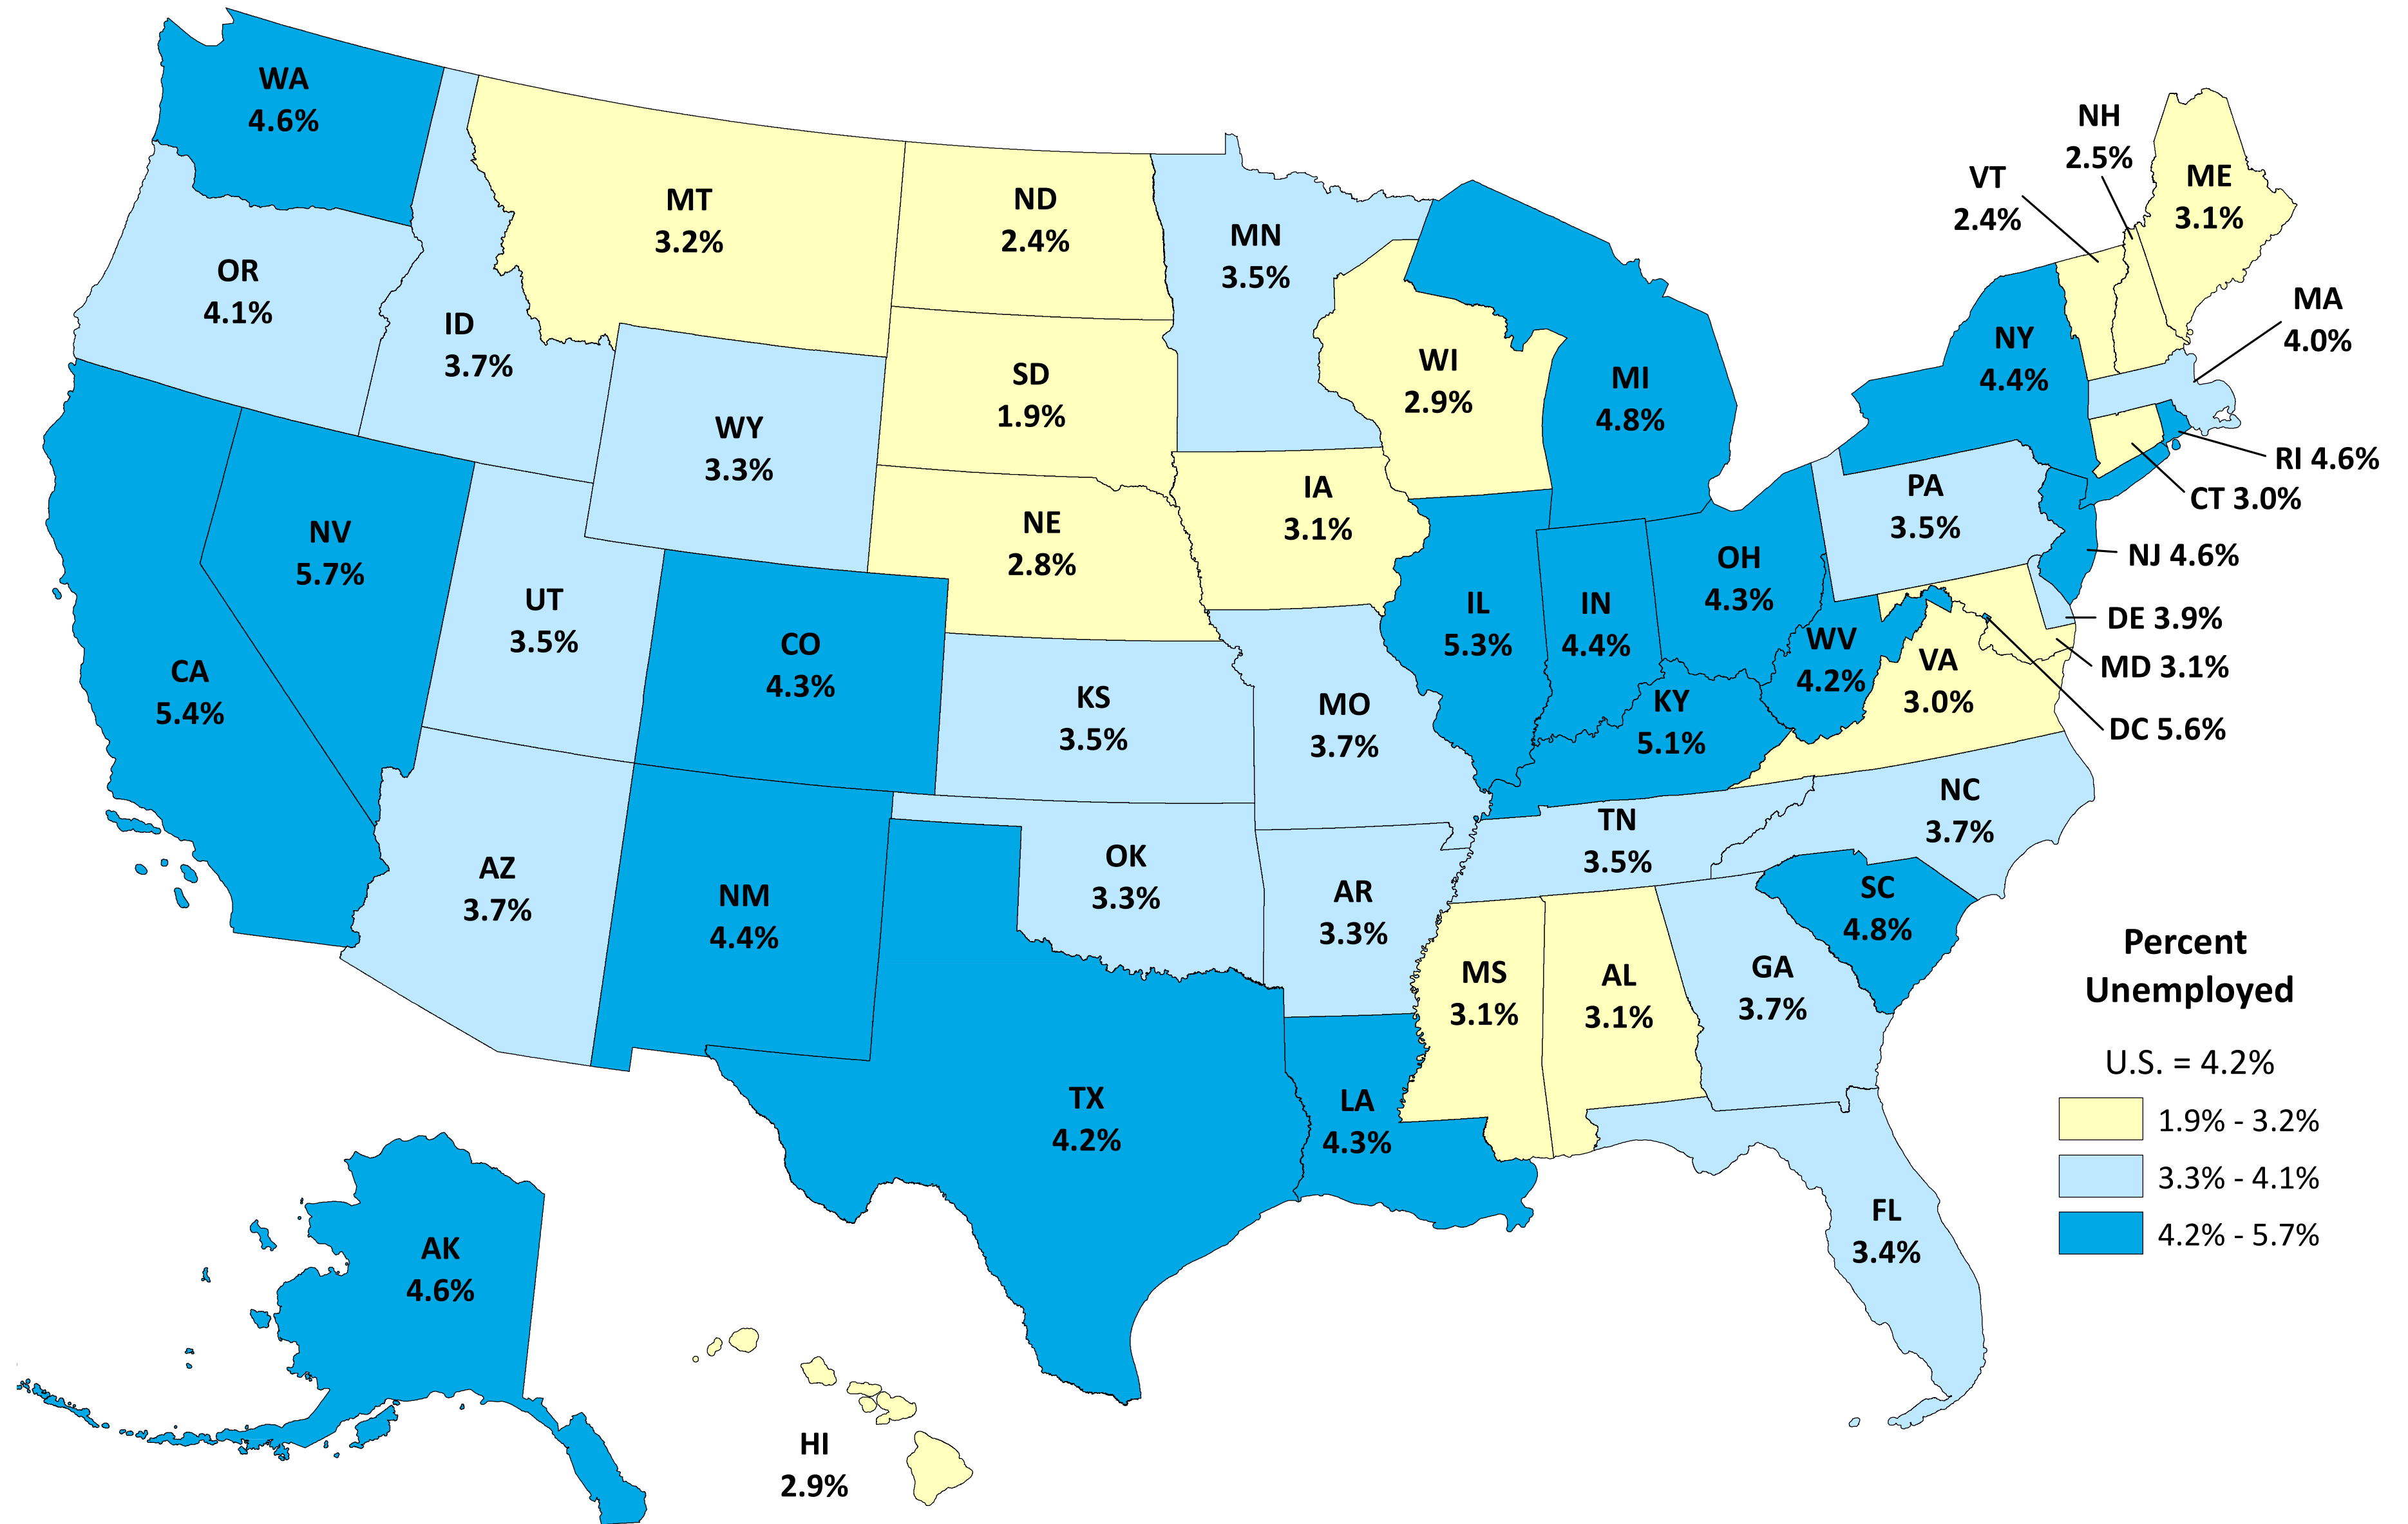

State Unemployment Rates, Seasonally Adjusted - November 2024

SOURCE: U.S. Department of Labor, Bureau of Labor Statistics, Local Area Unemployment Statistics

Rolling 12-Month Average, December 2023 to November 2024

SOURCE: U.S. Department of Labor, Bureau of Labor Statistics, Local Area Unemployment Statistics

State Unemployment Rates, Over-the-Month Change

Percentage Point Change
October 2024
to
November 2024

U.S. = 0.1