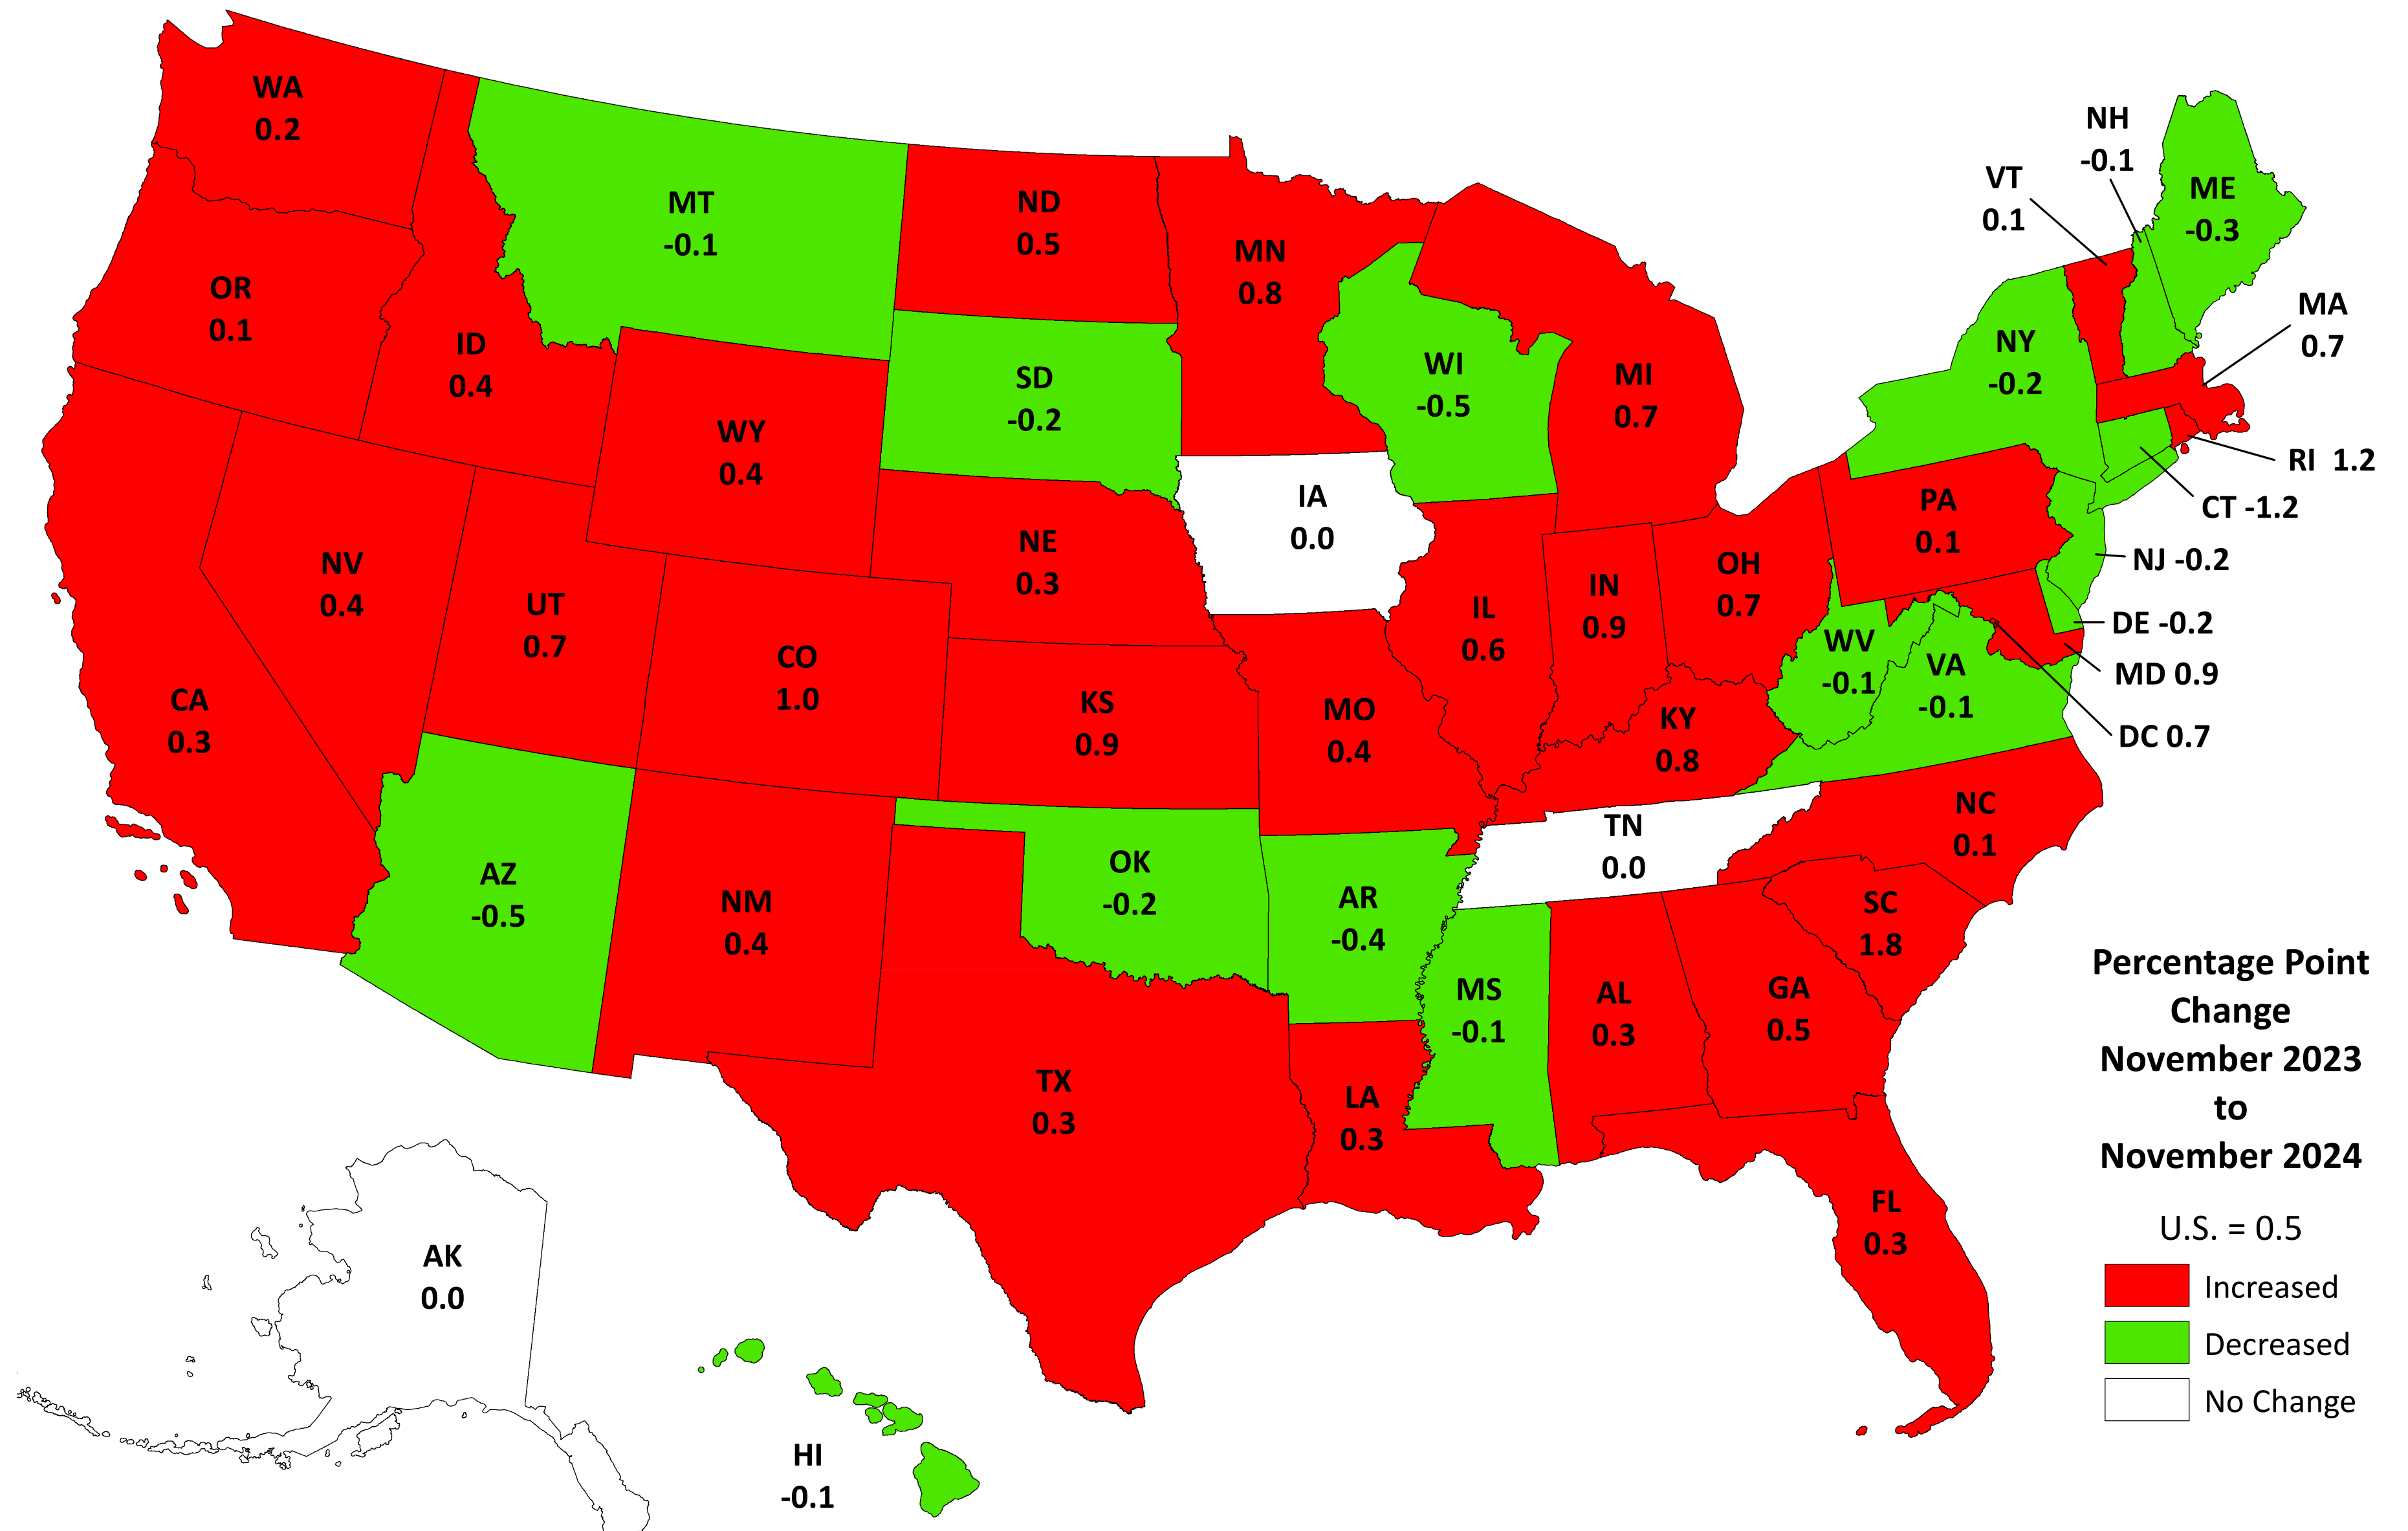

State Unemployment Rates, Seasonally Adjusted - November 2024

SOURCE: U.S. Department of Labor, Bureau of Labor Statistics, Local Area Unemployment Statistics

Rolling 12-Month Average, December 2023 to November 2024

SOURCE: U.S. Department of Labor, Bureau of Labor Statistics, Local Area Unemployment Statistics

State Unemployment Rates, Over-the-Month Change

Percentage Point Change
October 2024
to
November 2024

U.S. = 0.1

- Increased
- Decreased
- No Change

SOURCE: U.S. Department of Labor, Bureau of Labor Statistics, Local Area Unemployment Statistics

State Unemployment Rates, Over-the-Year Change

SOURCE: U.S. Department of Labor, Bureau of Labor Statistics, Local Area Unemployment Statistics