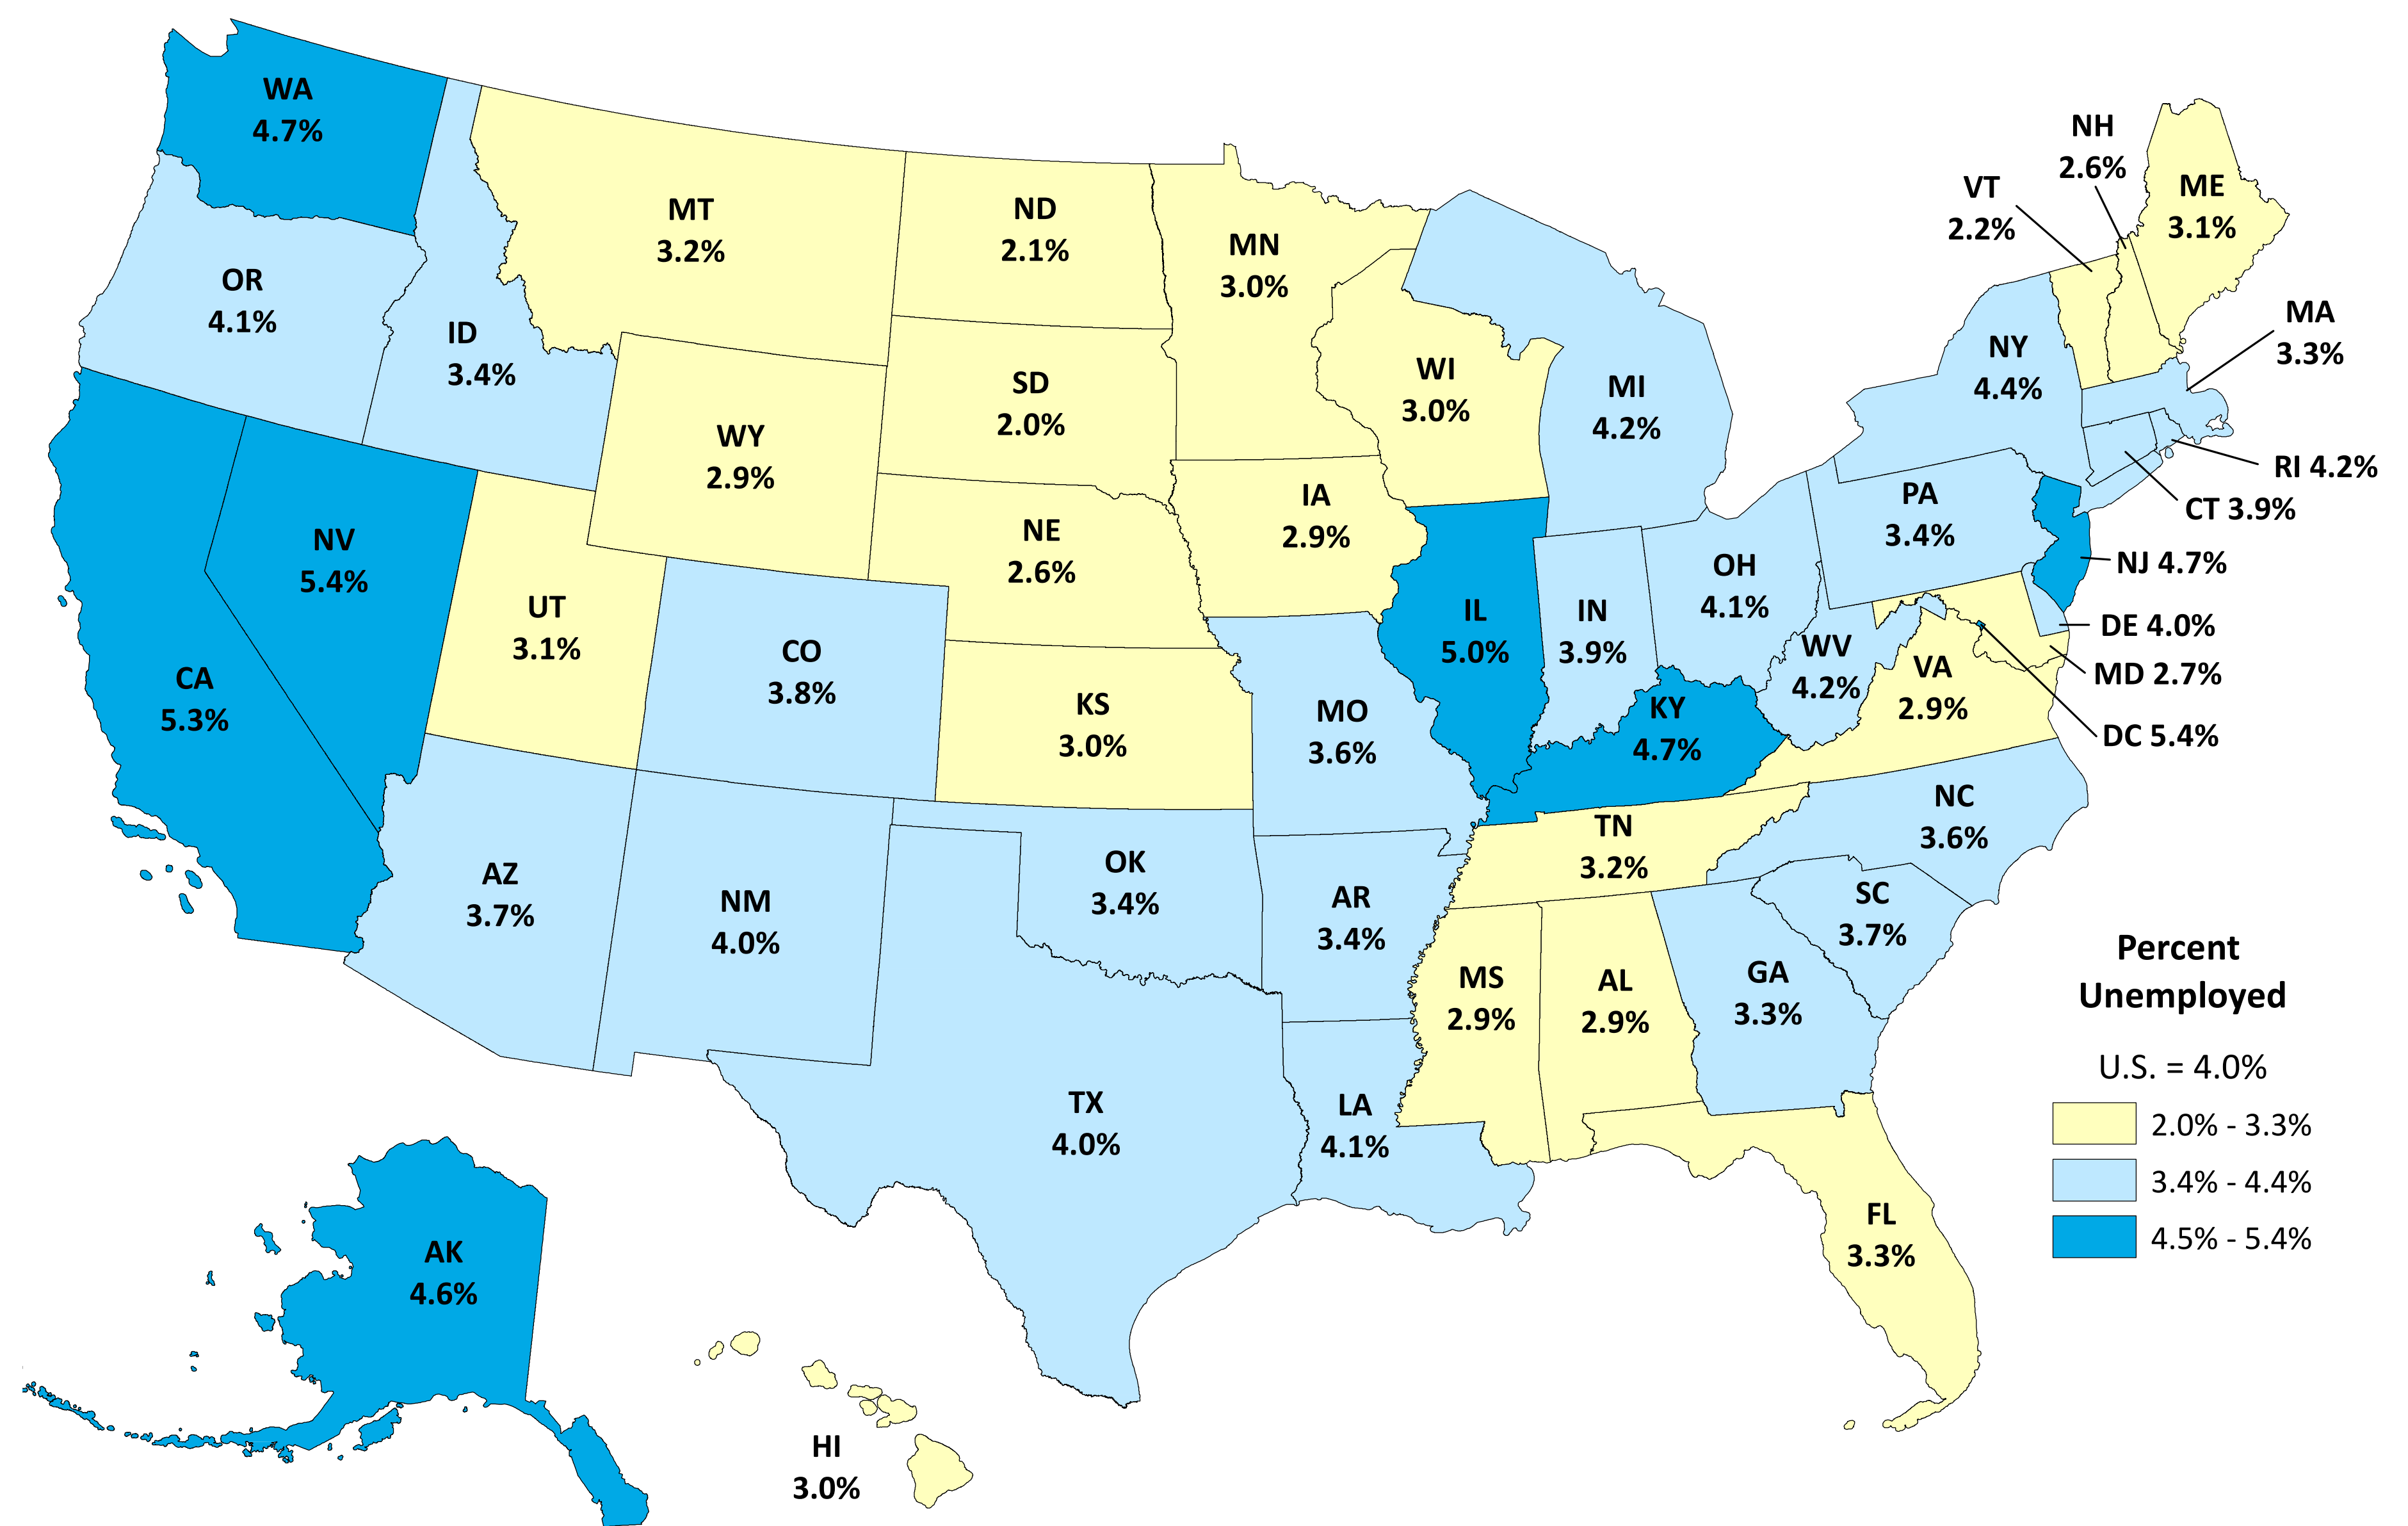

State Unemployment Rates, Seasonally Adjusted - November 2024

SOURCE: U.S. Department of Labor, Bureau of Labor Statistics, Local Area Unemployment Statistics

Rolling 12-Month Average, December 2023 to November 2024

SOURCE: U.S. Department of Labor, Bureau of Labor Statistics, Local Area Unemployment Statistics

State Unemployment Rates, Over-the-Month Change

Percentage Point Change
October 2024
to
November 2024

U.S. = 0.1